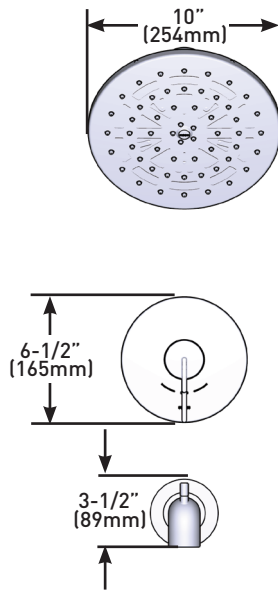

FLOW

- EP suffix models are limited to 1.75 gpm (6.6 L/min) at 80 psi

CARTRIDGE

- 1214 Thermostatic and pressure balancing cartridge design with non metallic/nonferrous materials
- Not compatible with back to back installations

STANDARDS

- Third party certified to ASME A112.18.1/CSA B-125-1, ASSE 1016/ASME A112.1016/CSA B.125.16 and all applicable requirements reference therein
- Moen's M-CORE™ thermostatic and pressure balance system is capable of meeting the pressure and temperature variation requirements of ASSE 1016/ASME A112.1016/CSA B125.16 when tested as low as 1.5 gpm (5.7 L/min)
- EP suffix models are third party certified to EPA WaterSense®
- ADA compliant for lever handle

WARRANTY

- Lifetime limited warranty against material or manufacturing defects to the original homeowner
- 10 year limited warranty when used in a multifamily installation
- 5 year limited warranty when used in a commercial installation
- Visit www.moen.com/support for complete details and limitations

CRITICAL DIMENSIONS DO NOT SCALE