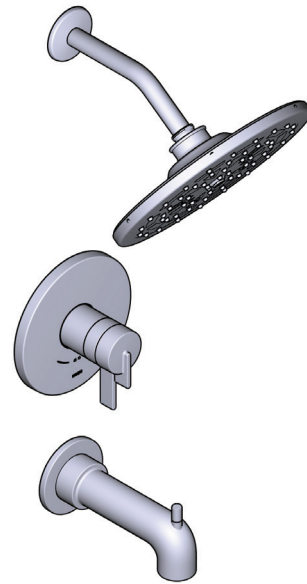

## DESCRIPTION

- Metal construction with various finishes identified by suffix
- Includes showerhead, arm, flange and diverter spout
- Includes red and blue temperature markings

## CARTRIDGE

- 1214 Thermostatic and pressure balancing cartridge design with non metallic/nonferrous materials
- Not compatible with back to back installations

## STANDARDS

- Third party certified to ASME A112.18.1/CSA B-125-1, ASSE 1016/ASME A112.1016/CSA B.125.16 and all applicable requirements reference therein
- Moen's M-CORE™ thermostatic and pressure balance system is capable of meeting the pressure and temperature variation requirements of ASSE 1016/ASME A112.1016/CSA B125.16 when tested as low as 1.5 gpm (5.7 L/min)
- EP suffix models are third party certified to EPA WaterSense®
- ADA compliant for lever handle

## CRITICAL DIMENSIONS DO NOT SCALE

CIA™

MCore™ 4-Series Tub/Shower Trim Kit

**MODELS:** UT4361 series - Valve trim  
 UT4362EP series - Shower Trim  
 UT4363EP series - Tub/Shower Trim