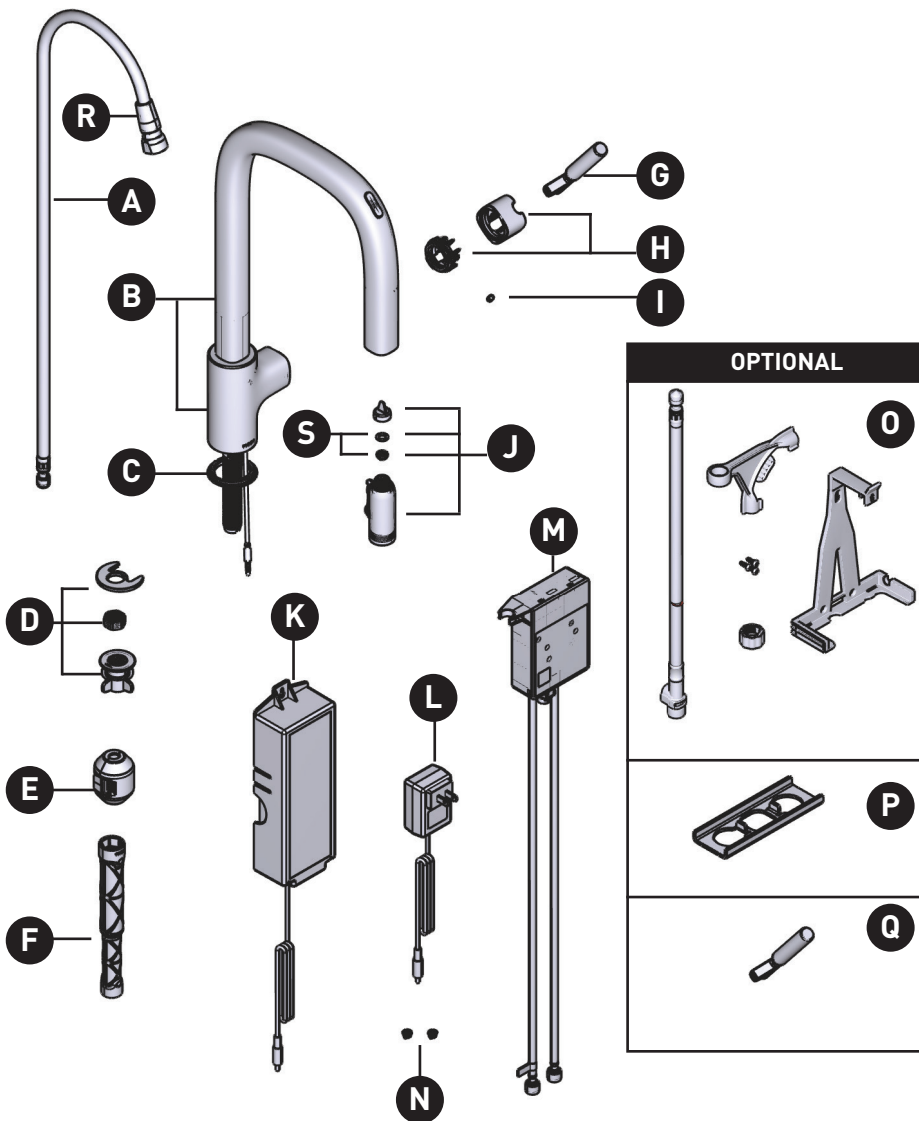

TENON™

Single Handle High Arc Pulldown Kitchen Faucet with Motion Control Technology

S74001EV2 Series

ORDER BY PART NUMBER

ID	Kit Number	Finish
A	150259	(Used for Chrome & Spot Resist Stainless)
	150259B	(Used for Matte Black & Brushed Gold)
*B	216263	See below
C	168498BL	N/A
D	201310	N/A
E	125989	N/A
F	118305	N/A
*G	216271	See below
*H	216270	See below
I	155023	N/A
J	201993	N/A
K	201309	N/A
L	169031	N/A
M	211885	N/A
N	197171	N/A
O	199785	N/A (Sold separately)
P	176787	N/A
*Q	216272	See below
R	171325	N/A
S	141025	N/A

***Finish Determined by Suffix**

Finish	Description
C or No Suffix	Chrome
SRS	Spot Resist Stainless
BL	Matte Black
BG	Brushed Gold