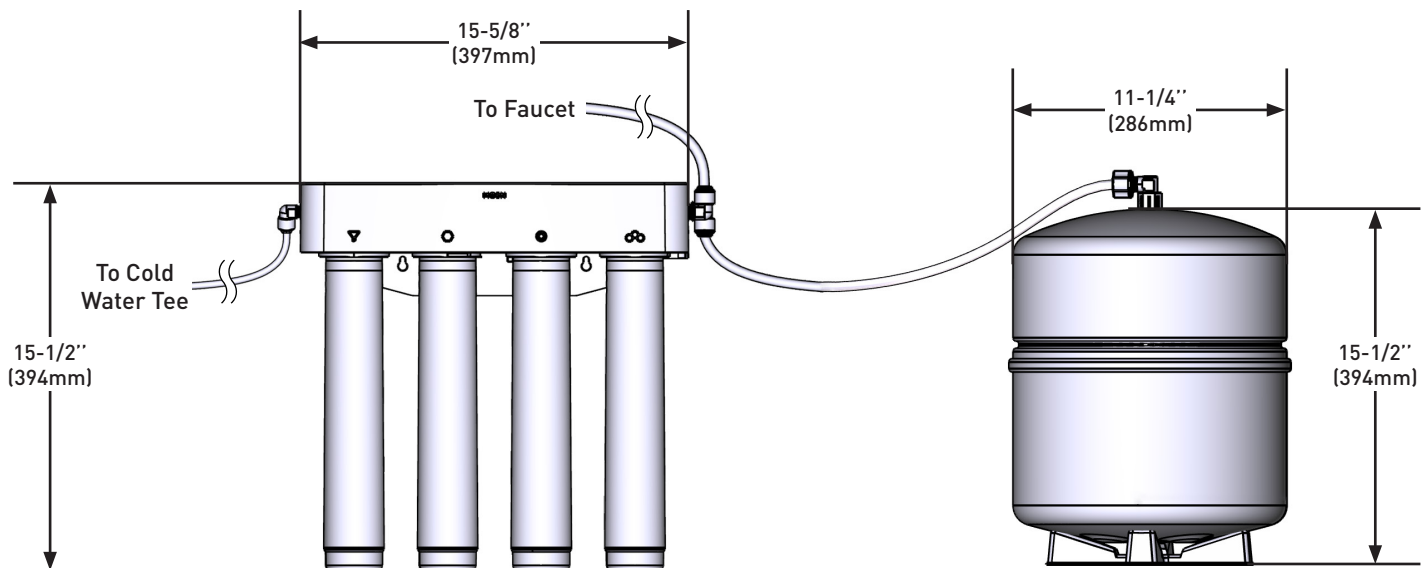

**Moen®**

**4 Stage Reverse Osmosis  
Water Filtration System**

**MODELS:** F9900

**CRITICAL DIMENSIONS** DO NOT SCALE