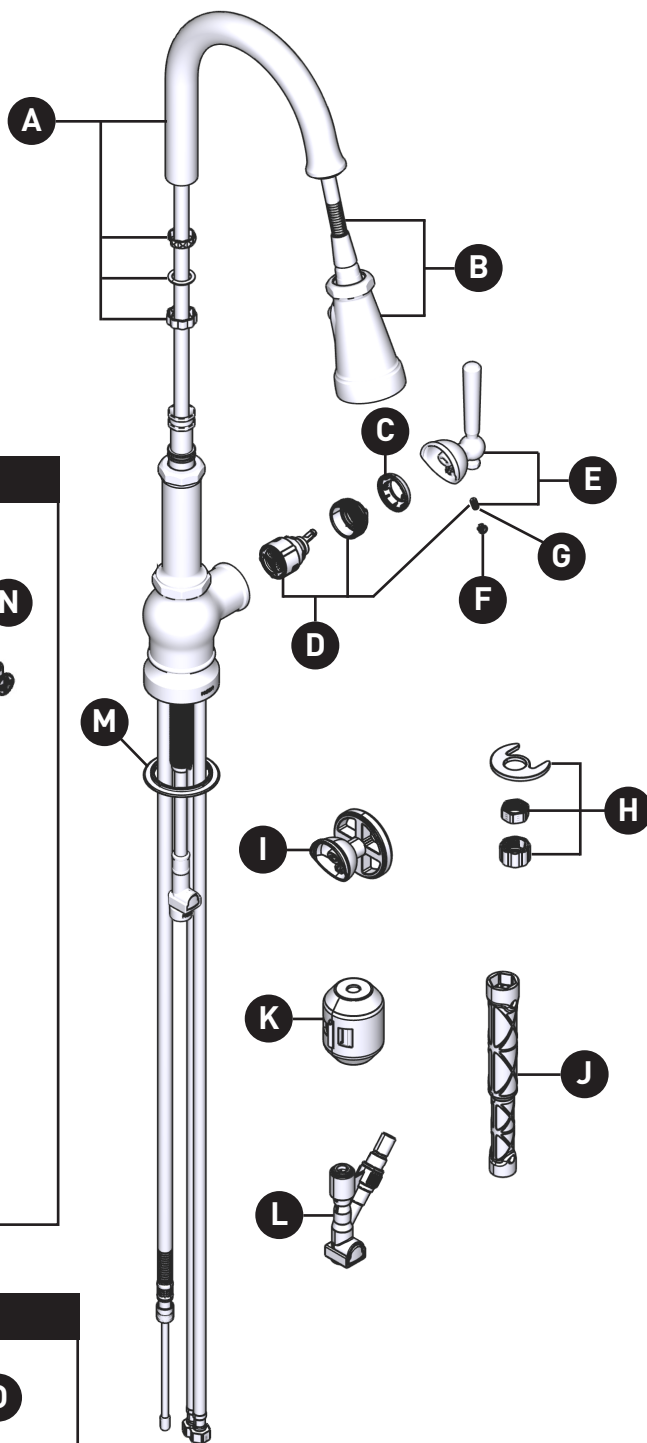

## ILLUSTRATED PARTS

### Paterson™ 3-in-1 Water Filtration Single-Handle High Arc Pulldown Kitchen Faucet

FS72003 Series

ORDER BY PART NUMBER

ID	Kit Number	Finish
*A	195355	See below
*B	262877	See below
*C	160660	See below
D	160657	N/A
*E	195356	See below
F	152859	N/A
G	155023	N/A
H	192153	N/A
*I	195358	See below
J	118305	N/A
K	199801	N/A
L	262875	N/A
*M	195362	See below
N	159060	N/A
O	176787	N/A

**\*Finish Determined by Suffix**

Finish	Description
C	Chrome
BL	Matte Black
SRS	Spot Resist Stainless

**NOTE:** F9800 advanced filtration system + F9900 reverse osmosis system sold separately.