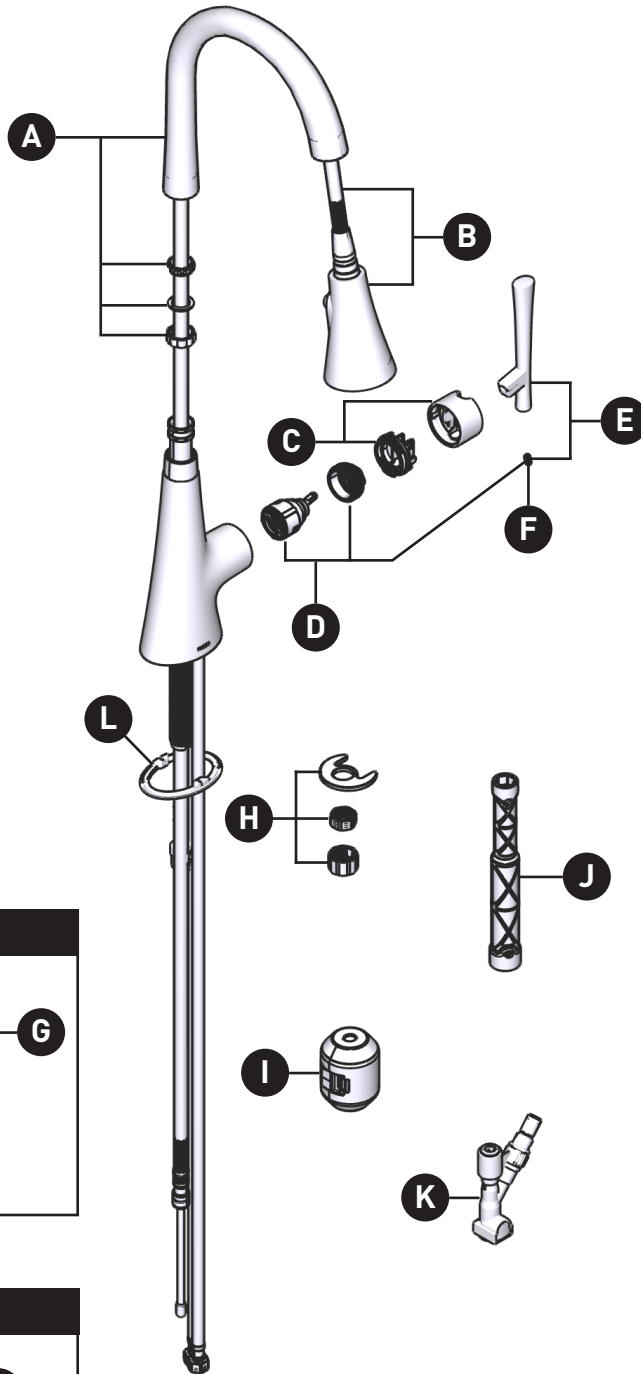

Kurv™

### 3-in-1 Water Filtration Single-Handle High Arc Pulldown Kitchen Faucet

F9126 Series

ORDER BY PART NUMBER

ID	Kit Number	Finish
*A	204772	See below
*B	262881	See below
*C	204688	See below
D	160657	N/A
*E	204687	See below
F	155023	N/A
*G	141002	See below
H	192155	N/A
I	199801	N/A
J	118305	N/A
K	262875	N/A
*L	204779	See below
M	176787	N/A

\*Finish Determined by Suffix

Finish	Description
C	Chrome
BL	Matte Black
SRS	Spot Resist Stainless

**NOTE:** F9800 advanced filtration system + F9900 reverse osmosis system sold separately.

OPTIONAL

OPTIONAL