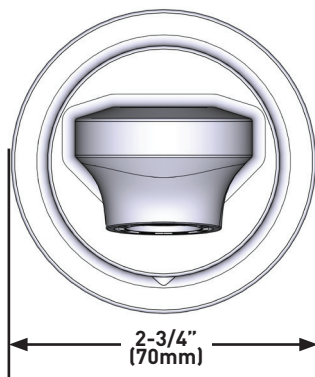

MOEN®

SPECIFICATIONS

DESCRIPTION

- Metal construction with various finishes identified by suffix
- 10" Ultra thin tub spout allows for a longer distance between the wall and the tub
- Designed to be installed on MANCIS, MANCXS, or MANXS brass spout manifolds

MODELS: TF4326 Series

CRITICAL DIMENSIONS DO NOT SCALE