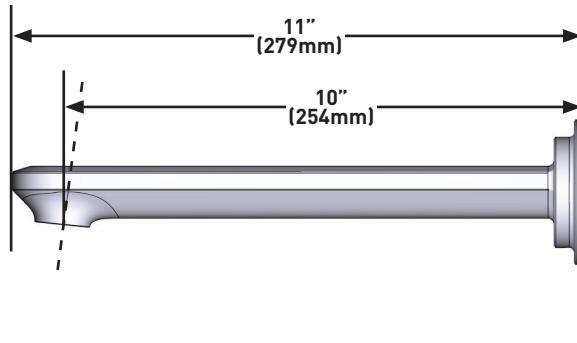

MOEN®

SPECIFICATIONS

DESCRIPTION

- Metal construction with various finishes identified by suffix
- 10" Ultra thin tub spout allows for a longer distance between the wall and the tub
- Designed to be installed on MANCIS, MANCXS, or MANXS brass spout manifolds

WARRANTY

- Limited lifetime warranty against leaks, drips and finish defects to the original consumer purchaser
- 5 year warranty if used in commercial installations

GREENFIELD™

10" Non-Diverting Tub Spout

MODELS: TF4326 Series

CRITICAL DIMENSIONS DO NOT SCALE