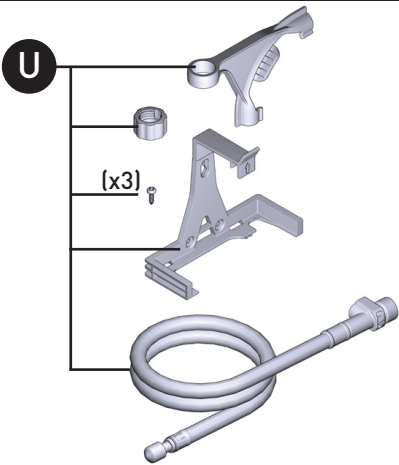

## Illustrated Parts

### Haelyn™ MotionSense Wave™

Hands-Free, Single-Handle High arc  
Pulldown Kitchen Faucet

**MODEL**

87627EWC

87627EWSRS

87627EWBL

**FINISH**

Chrome

## ORDER BY PART NUMBER

ID	kit Description	kit Number	Finish
A	Handle Kit	210116	Chrome
		210116SRS	Spot Resist Stainless
		210116BL	Matte Black
B	Handle Kit Set Screw (Requires 3/32" Hex Key)	155023	N/A
C	Handle Dome	160660	Chrome
		160660SRS	Spot Resist Stainless
		160660BL	Matte Black
D	Faucet Assembly Kit	210117	Chrome
		210117SRS	Spot Resist Stainless
		210117BL	Matte Black
E	Wand Kit	210118	Chrome
		210118SRS	Spot Resist Stainless
		210118BL	Matte Black
F	Wand Screen and O-ring Kit	158550	N/A
G	Hose Kit	150259	Gray Hose
H	Weight Kit	125989	N/A
I	Escutcheon & Gasket Kit	141002	Chrome
		141002SRS	Spot Resist Stainless
		141002BL	Matte Black
J	Soap Dispenser	171172	Chrome
		171172MSRS	Spot Resist Stainless
		1711722BL	Matte Black
K	Underdeck kit	344113	N/A
L	Deck Gasket Kit	143338	For Chrome and Spot Resist Stainless
		143338BL	Matte Black
M	Mounting Hardware	193774	N/A
N	Installation Tool	118305	N/A
O	Battery Holder & Hardware Pack (6AA Batteries Not Included)	177567	N/A
P	AC Adapter with Power Splitter (Sold seperately)	169031	N/A
Q	Wave Electronics Box Only	188031	N/A
R	Control Box Only (Includes (x2) Supply Hose Assemblies)	177569	N/A
S	Filter Screen (x2)	197171	N/A
T	Spout Kit	176077	Chrome
		176077MSRS	Spot Resist Stainless
		176077BL	Matte Black
U	Wall Mount Service Kit	177566	N/A