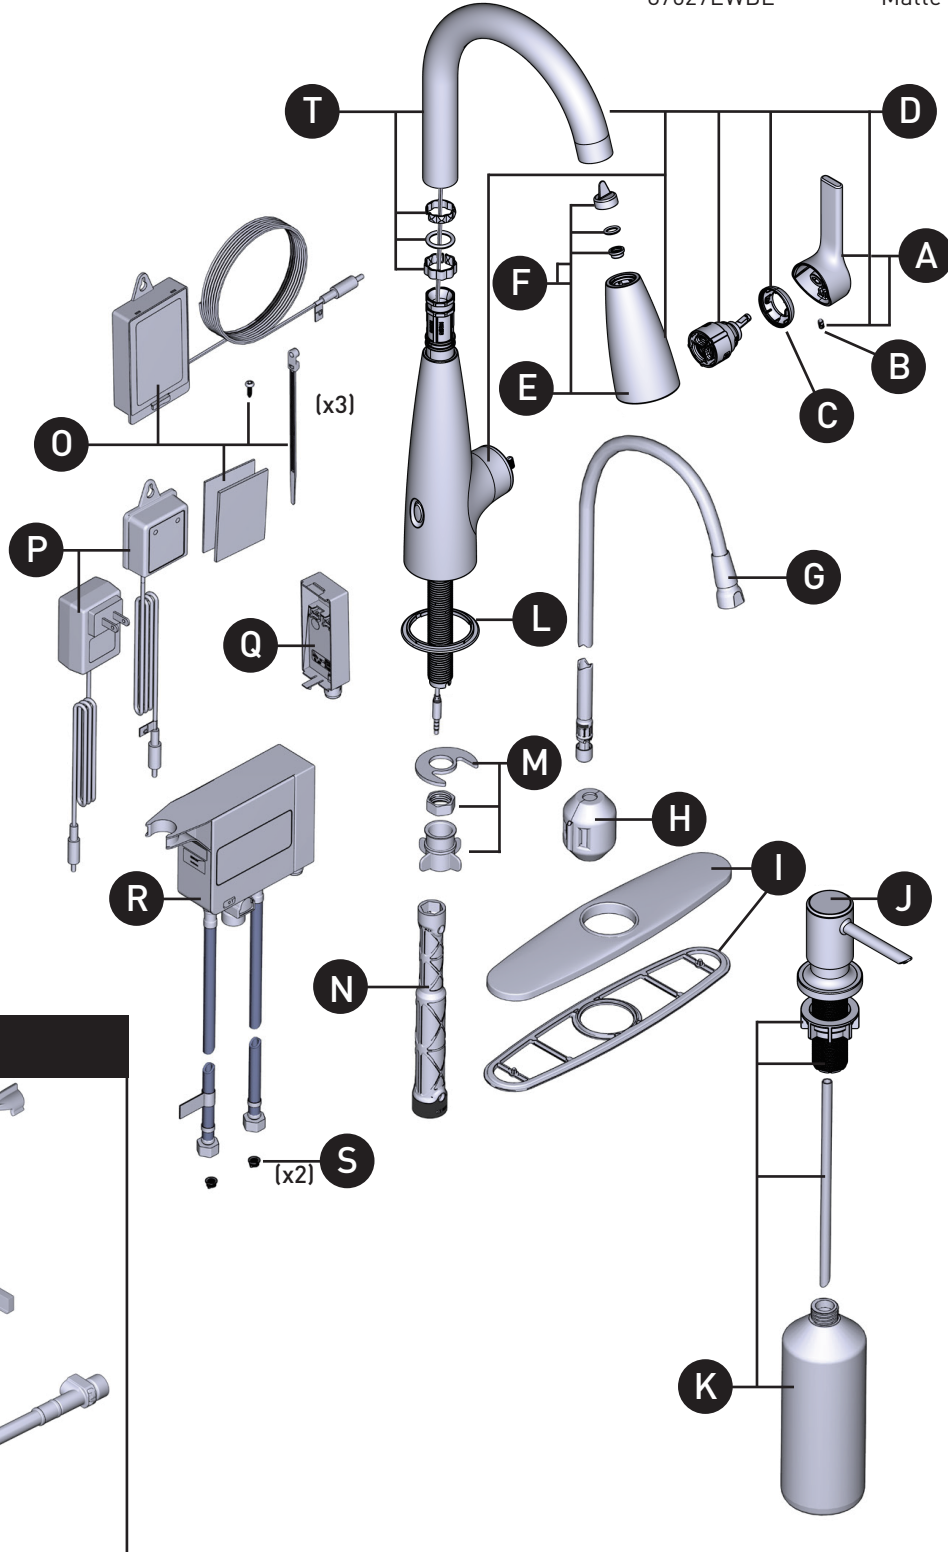

## Illustrated Parts

### Haelyn™ MotionSense Wave™

Hands-Free, Single-Handle High arc  
Pulldown Kitchen Faucet

**MODEL**

87627EWC

87627EWSRS

87627EWBL

**FINISH**

Chrome

Spot Resist Stainless

Matte Black

**OPTIONAL**

## ORDER BY PART NUMBER

ID	kit Description	kit Number	Finish
A	Handle Kit	210116	Chrome
		210116SRS	Spot Resist Stainless
		210116BL	Matte Black
B	Handle Kit Set Screw (Requires 3/32" Hex Key)	155023	N/A
C	Handle Dome	160660	Chrome
		160660SRS	Spot Resist Stainless
		160660BL	Matte Black
D	Faucet Assembly Kit	210117	Chrome
		210117SRS	Spot Resist Stainless
		210117BL	Matte Black
E	Wand Kit	210118	Chrome
		210118SRS	Spot Resist Stainless
		210118BL	Matte Black
F	Wand Screen and O-ring Kit	158550	N/A
G	Hose Kit	150259	Gray Hose
H	Weight Kit	125989	N/A
I	Escutcheon & Gasket Kit	141002	Chrome
		141002SRS	Spot Resist Stainless
		141002BL	Matte Black
J	Soap Dispenser	171172	Chrome
		171172MSRS	Spot Resist Stainless
		1711722BL	Matte Black
K	Underdeck kit	344113	N/A
L	Deck Gasket Kit	143338	For Chrome and Spot Resist Stainless
		143338BL	Matte Black
M	Mounting Hardware	193774	N/A
N	Installation Tool	118305	N/A
O	Battery Holder & Hardware Pack (6AA Batteries Not Included)	177567	N/A
P	AC Adapter with Power Splitter (Sold seperately)	169031	N/A
Q	Wave Electronics Box Only	188031	N/A
R	Control Box Only (Includes (x2) Supply Hose Assemblies)	177569	N/A
S	Filter Screen (x2)	197171	N/A
T	Spout Kit	176077	Chrome
		176077MSRS	Spot Resist Stainless
		176077BL	Matte Black
U	Wall Mount Service Kit	177566	N/A