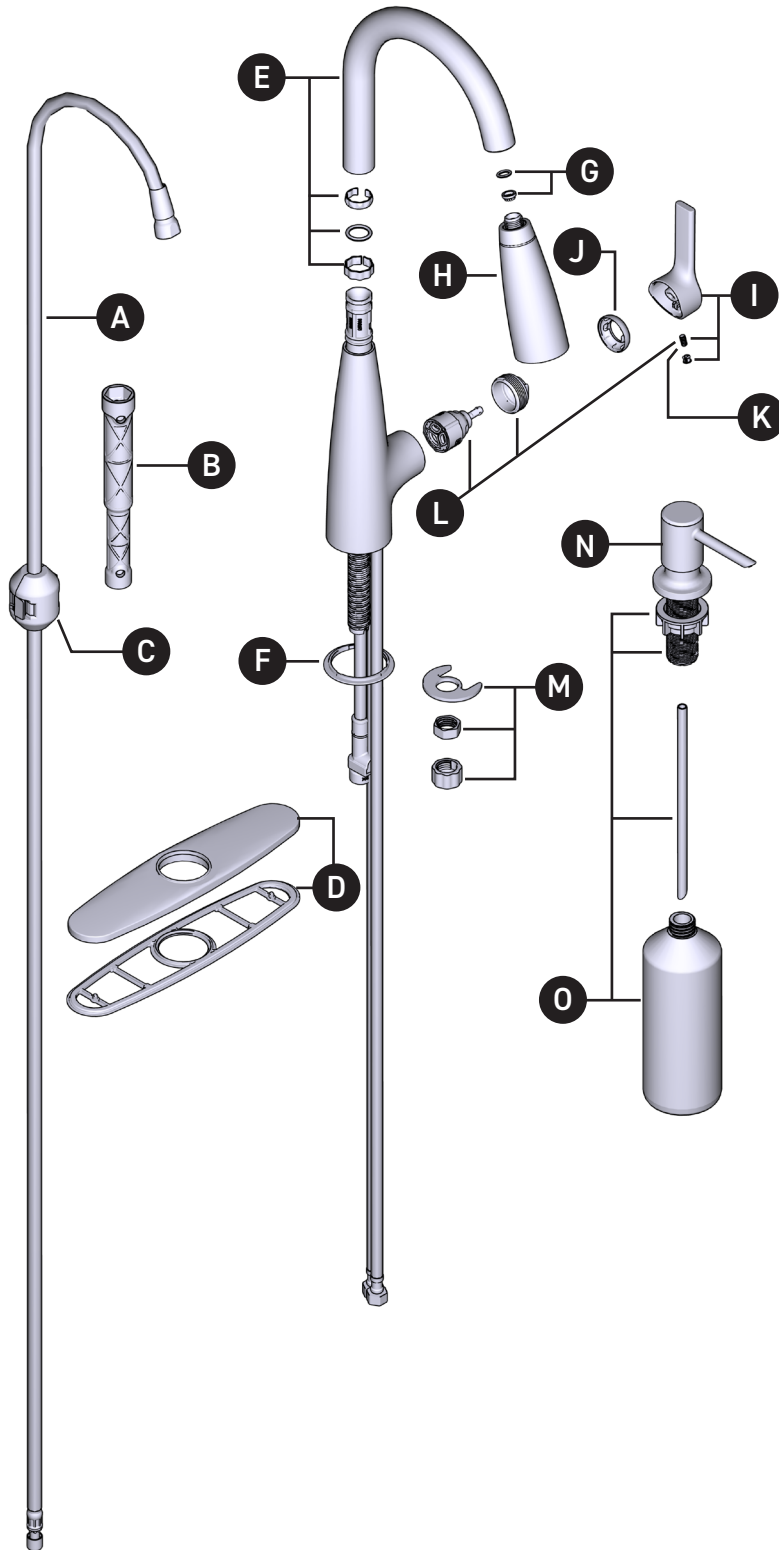

Illustrated Parts

Haelyn™

Single-Handle High Arc Pulldown Kitchen Faucet
with Self Powered LED Wand

MODEL	HANDLE	FINISH
87627EIBL	Lever	Matte Black
87627EISRS	Lever	Spot Resist Stainless

ID	Kit Description	Kit Number	Finish
A	Hose Kit	?	N/A
B	Installation Tool	118305	N/A
C	Hose Weight	125989	N/A
D	Escutcheon Kit	141002BL 141002SRS	Matte Black Spot Resist Stainless
E	Spout Tube Kit	176077BL 176077SRS	Matte Black Spot Resist Stainless
F	Deck Gasket	143338	N/A
G	O-Ring & Screen Washer Kit	141025	N/A
H	Wand Kit	190443EIBL 190443EISRS	Matte Black Spot Resist Stainless
I	Handle Kit	210116BL 210116SRS	Matte Black Spot Resist Stainless
J	Dome Kit	160660BL 160660SRS	Matte Black Spot Resist Stainless
K	Set Screw <i>(Requires 3/32" hex key)</i>	155023	N/A
L	Replacement Cartridge, Cart.Nut & Set Screw	160657	N/A
M	Mounting Hardware	192155	N/A
N	Soap Dispenser	171172BL 171172SRS	Matte Black Spot Resist Stainless
O	Underdeck Kit	344113	N/A