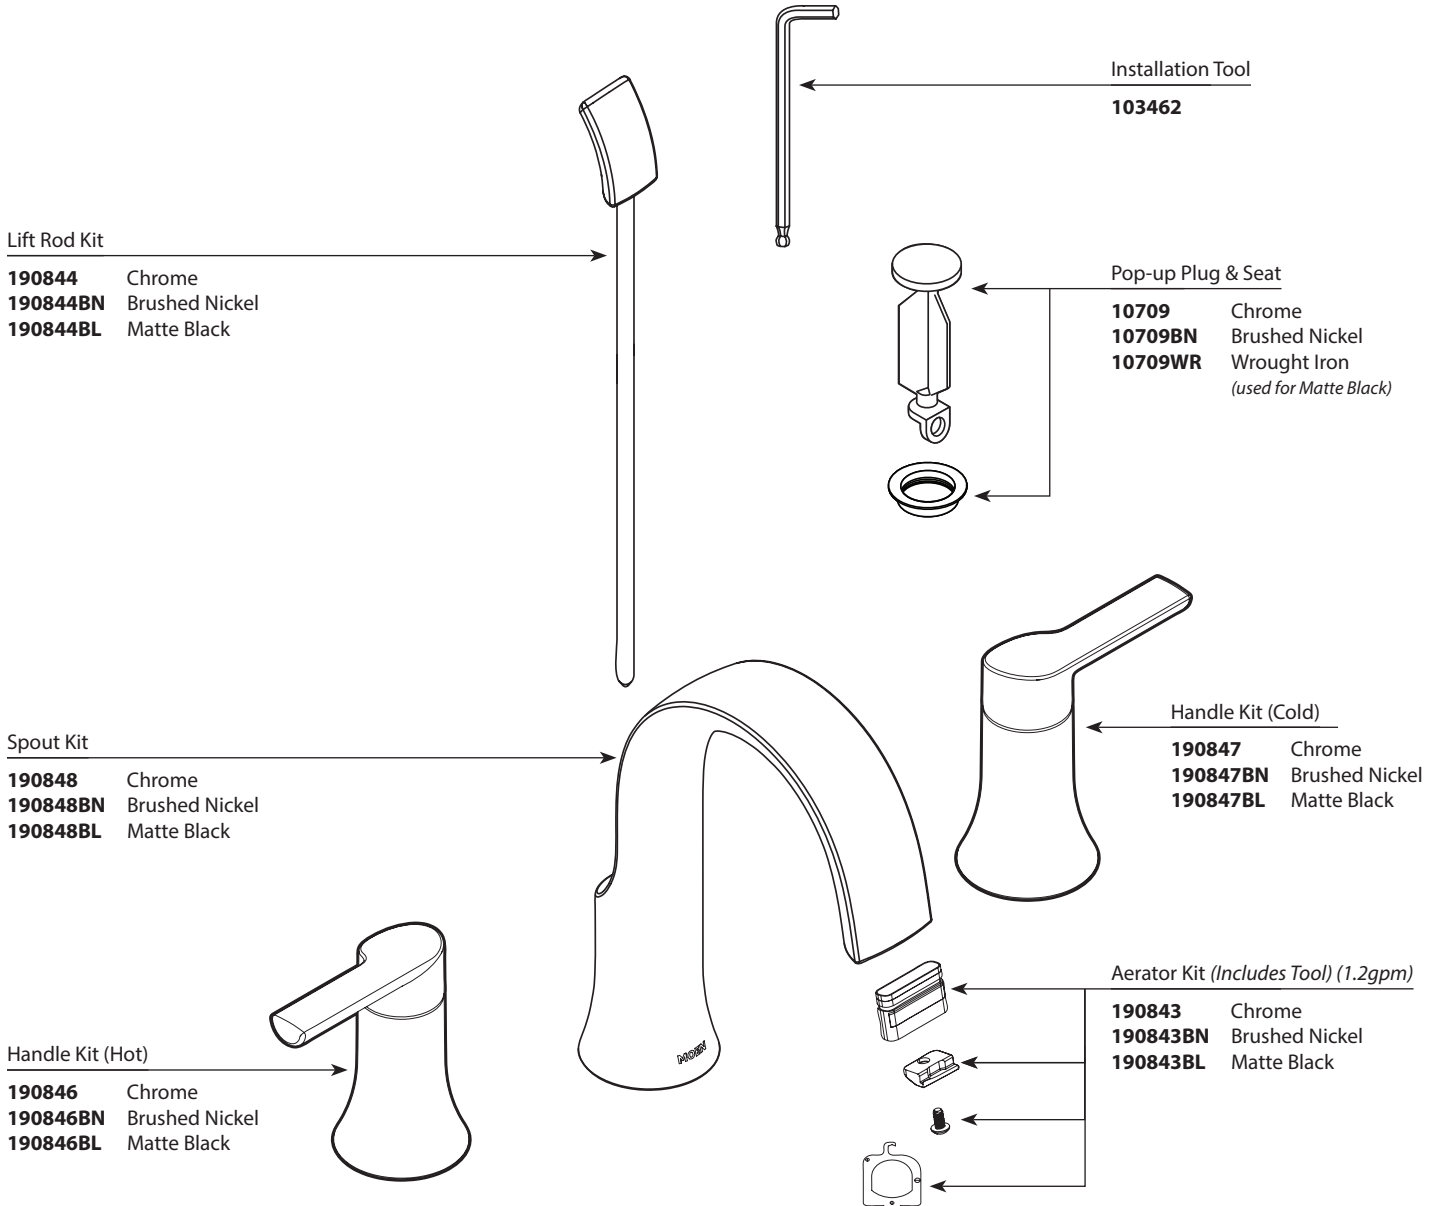

■ Order by Part Number

■ Trim can be used with 9000, 69000 valves

DOUX™		
Two-Handle Widespread Lavatory Faucet Trim		
MODEL	HANDLE	FINISH
TS6925	Lever	Chrome
TS6925BN	Lever	Brushed Nickel
TS6925BL	Lever	Matte Black

Optional: Red & Blue Temp. Ind. Rings	
193513	For Chrome, Brushed Nickel and Matte Black

■ Order by Part Number

There is more than one version of this model.  
Page down to identify the version you have.

M•PACT VALVE	
Widespread Lavatory Rough-in Valve	
MODEL	PACK TYPE
9000	Single
69000	Bulk ( 6 per carton)
(100110 Wrench not included with 69000)	

Stem Extension Kit

174290

Replacement Cartridge

1234

Cartridge Removal Tool

174292 - Hot  
174291 - Cold

Duralock Hose Kit

114299

Pop-Up Plug & Seat

10709

Chrome

■ Order by Part Number

<b>M•PACT VALVE</b>	
<b>Widespread Lavatory Rough-in Valve</b>	
<b>MODEL</b>	<b>PACK TYPE</b>
9000	Single
69000	Bulk ( 6 per carton)
<i>(100110 Wrench not included with 69000)</i>	