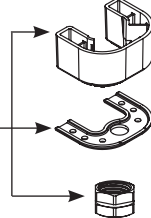

14272

Mounting Hardware

103759

O-Rings (2)

103466

Spout Shank & O Rings

100702

Installation Tool  
(Obsolete)

100110

Hardware Package

12715

Hardware Kit

93959

Installation Tool  
(Not included  
in 69000)

118305

Valve body Kit

174292 - Hot  
174291 - Cold

Duralock Hose Kit

114299

Pop-Up Plug & Seat

10709

Chrome

■ Order by Part Number

<b>M•PACT VALVE</b>	
<b>Widespread Lavatory Rough-in Valve</b>	
<b>MODEL</b>	<b>PACK TYPE</b>
9000	Single
69000	Bulk ( 6 per carton)
<i>(100110 Wrench not included with 69000)</i>	