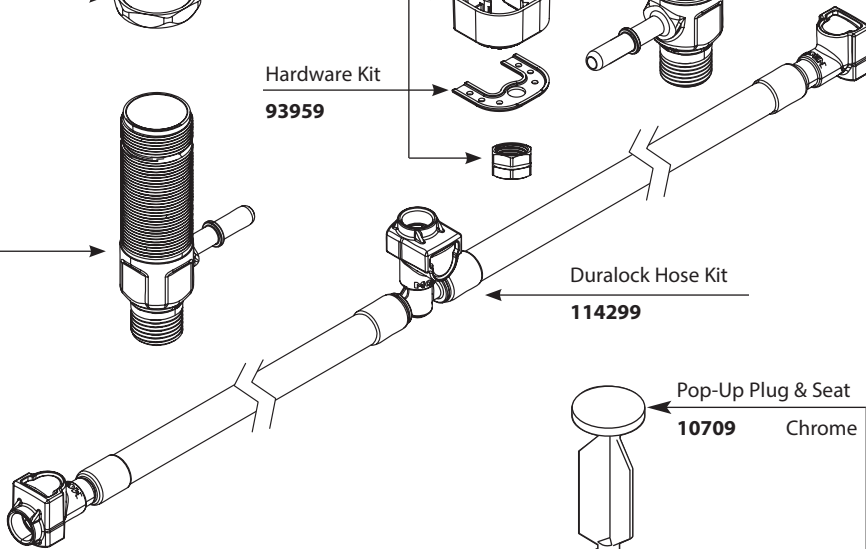

14272

Mounting Hardware

103759

O-Rings (2)

103466

Spout Shank & O Rings

100702

Installation Tool  
(Obsolete)

100110

Hardware Package

12715

Hardware Kit

93959

Installation Tool  
(Not included  
in 69000)

118305

Valve body Kit

174292 - Hot  
174291 - Cold

Duralock Hose Kit

114299

Pop-Up Plug & Seat

10709

Chrome

■ Order by Part Number

<b>M•PACT VALVE</b>	
<b>Widespread Lavatory Rough-in Valve</b>	
<b>MODEL</b>	<b>PACK TYPE</b>
9000	Single
69000	Bulk ( 6 per carton)
<i>(100110 Wrench not included with 69000)</i>	