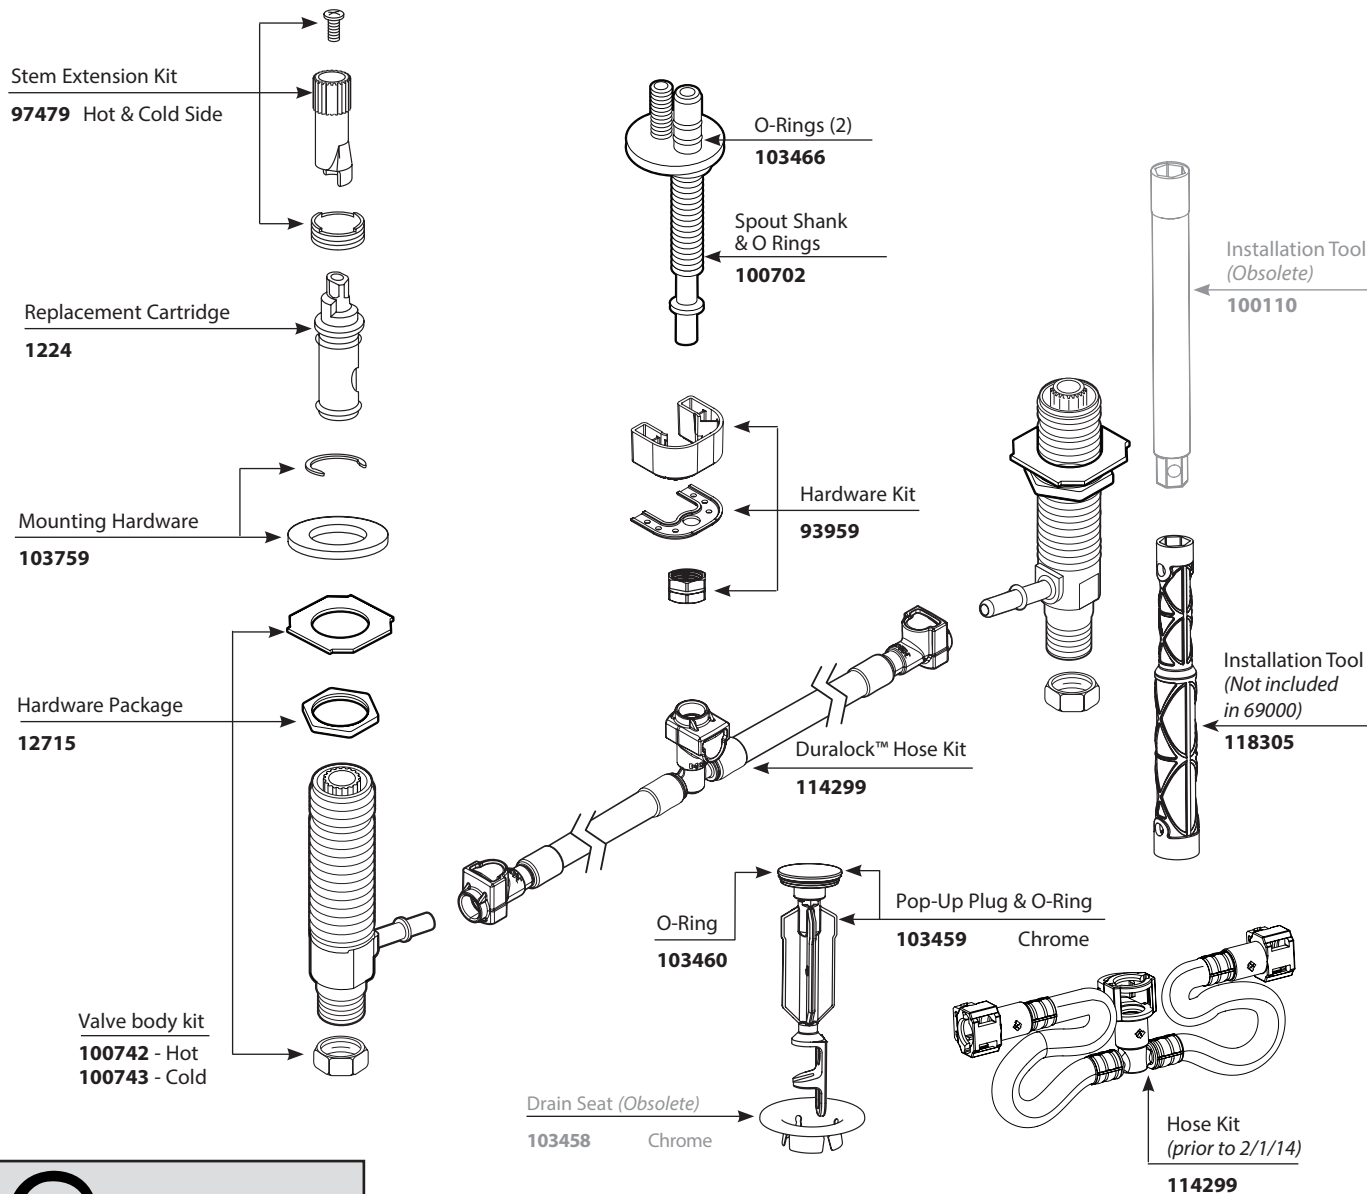

174292 - Hot  
174291 - Cold

Duralock Hose Kit

114299

Pop-Up Plug & Seat

10709

Chrome

■ Order by Part Number

<b>M•PACT VALVE</b>	
<b>Widespread Lavatory Rough-in Valve</b>	
<b>MODEL</b>	<b>PACK TYPE</b>
9000	Single
69000	Bulk ( 6 per carton)
<i>(100110 Wrench not included with 69000)</i>	

■ Order by Part Number

<b>M•PACT VALVE</b>	
<b>Widespread Lavatory Rough-in Valve</b>	
<b>MODEL</b>	<b>PACK TYPE</b>
9000	Single
69000	Bulk ( 6 per carton)
<i>(100110 Wrench not included with 69000)</i>	

■ Order by Part Number