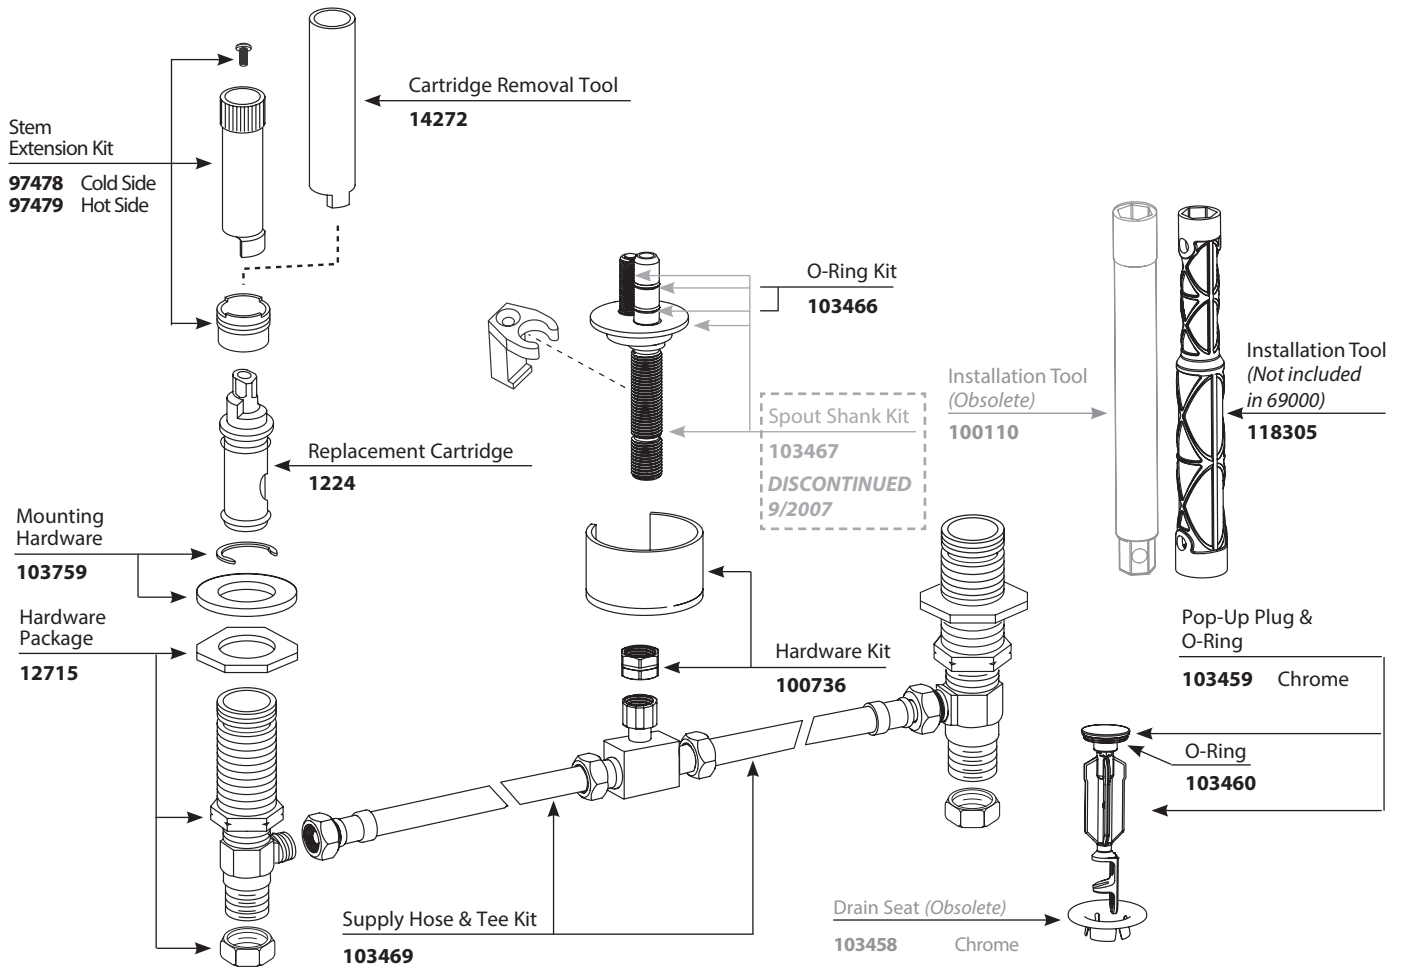

174292 - Hot  
174291 - Cold

Duralock Hose Kit

114299

Pop-Up Plug & Seat

10709

Chrome

■ Order by Part Number

<b>M•PACT VALVE</b>	
<b>Widespread Lavatory Rough-in Valve</b>	
<b>MODEL</b>	<b>PACK TYPE</b>
9000	Single
69000	Bulk ( 6 per carton)
<i>(100110 Wrench not included with 69000)</i>	

■ Order by Part Number

<b>M•PACT VALVE</b>	
<b>Widespread Lavatory Rough-in Valve</b>	
<b>MODEL</b>	<b>PACK TYPE</b>
9000	Single
69000	Bulk ( 6 per carton)
<i>(100110 Wrench not included with 69000)</i>	

■ Order by Part Number