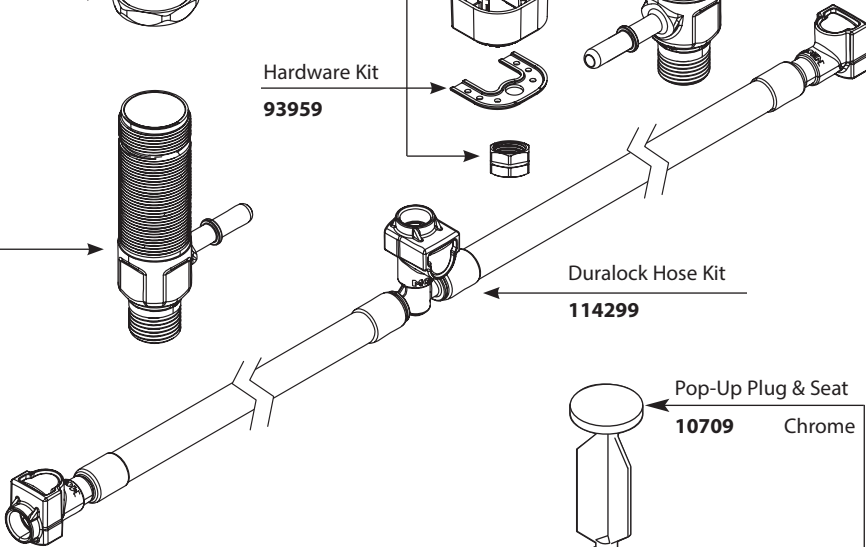

O-Rings (2)

103466

Spout Shank & O Rings

100702

Installation Tool

(Obsolete)

100110

Hardware Package

12715

Hardware Kit

93959

Installation Tool

(Not included in 69000)

118305

Valve body Kit

174292 - Hot
174291 - Cold

Duralock Hose Kit

114299

Pop-Up Plug & Seat

10709

Chrome

■ Order by Part Number

M•PACT VALVE	
Widespread Lavatory Rough-in Valve	
MODEL	PACK TYPE
9000	Single
69000	Bulk (6 per carton)
<i>(100110 Wrench not included with 69000)</i>	

■ Order by Part Number

M•PACT VALVE

Widespread Lavatory Rough-in Valve

MODEL	PACK TYPE
9000	Single
69000	Bulk (6 per carton)
<i>(100110 Wrench not included with 69000)</i>	

■ Order by Part Number

Illustrated Parts