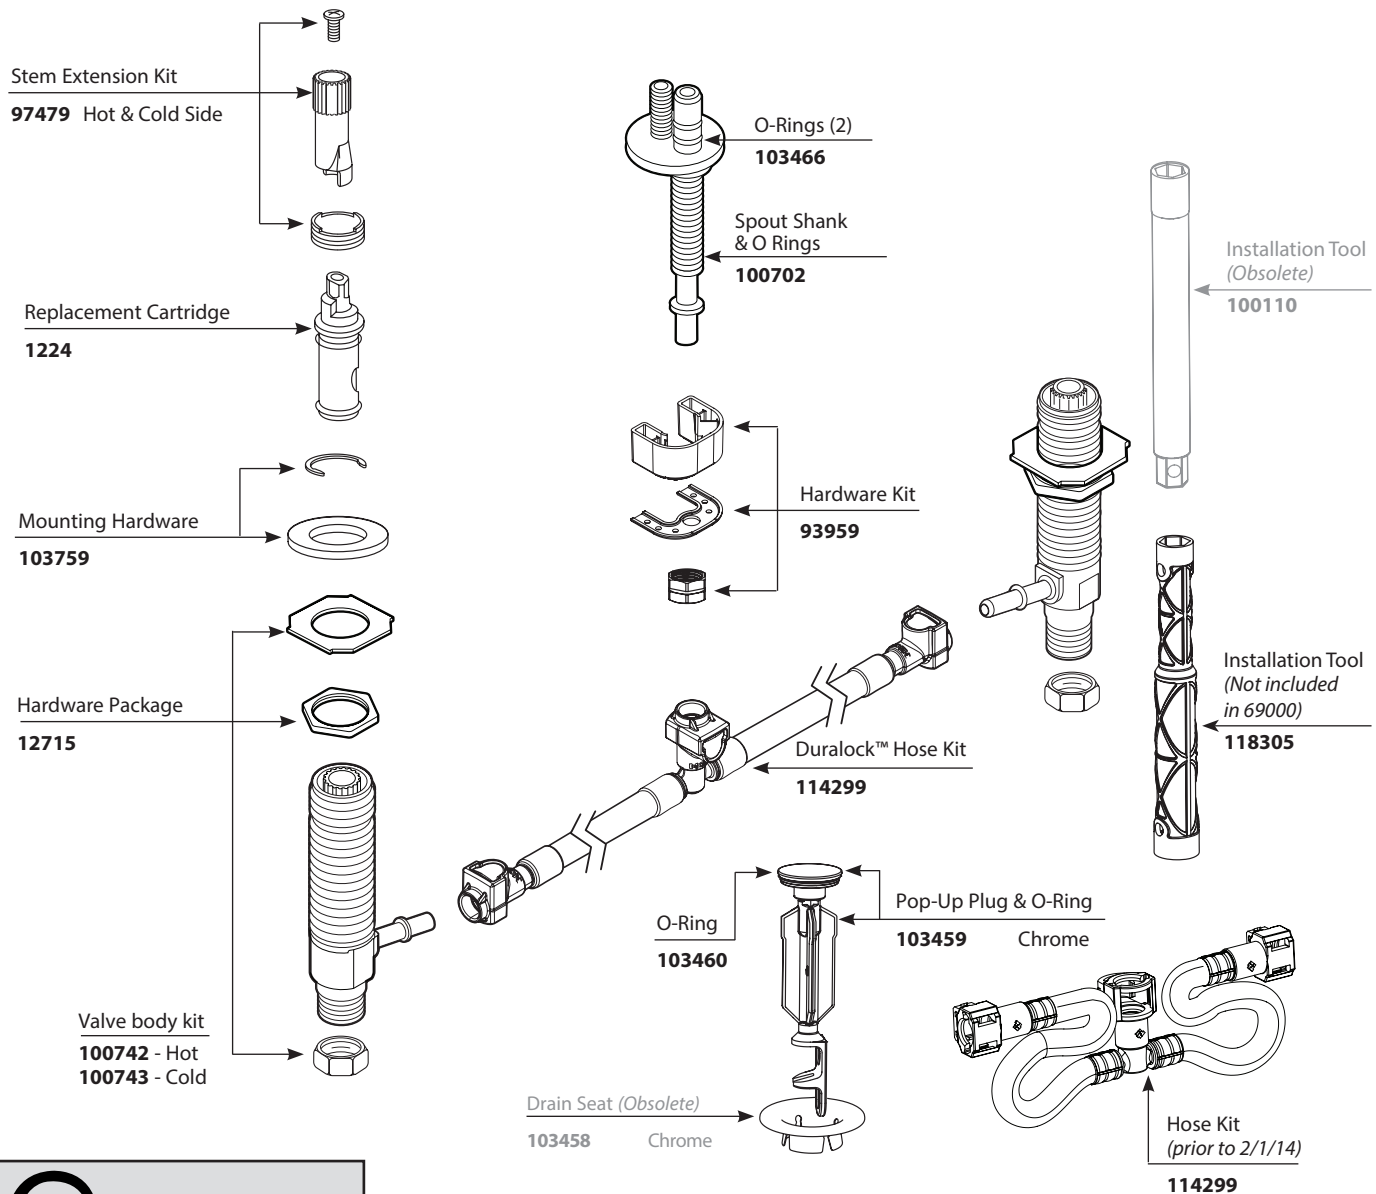

O-Rings (2)

103466

Spout Shank & O Rings

100702

Installation Tool

(Obsolete)

100110

Hardware Package

Duralock Hose Kit

114299

Pop-Up Plug & Seat

10709

Chrome

■ Order by Part Number

M•PACT VALVE	
Widespread Lavatory Rough-in Valve	
MODEL	PACK TYPE
9000	Single
69000	Bulk (6 per carton)
<i>(100110 Wrench not included with 69000)</i>	

■ Order by Part Number

M•PACT VALVE

Widespread Lavatory Rough-in Valve

MODEL	PACK TYPE
9000	Single
69000	Bulk (6 per carton)
<i>(100110 Wrench not included with 69000)</i>	

■ Order by Part Number

Illustrated Parts