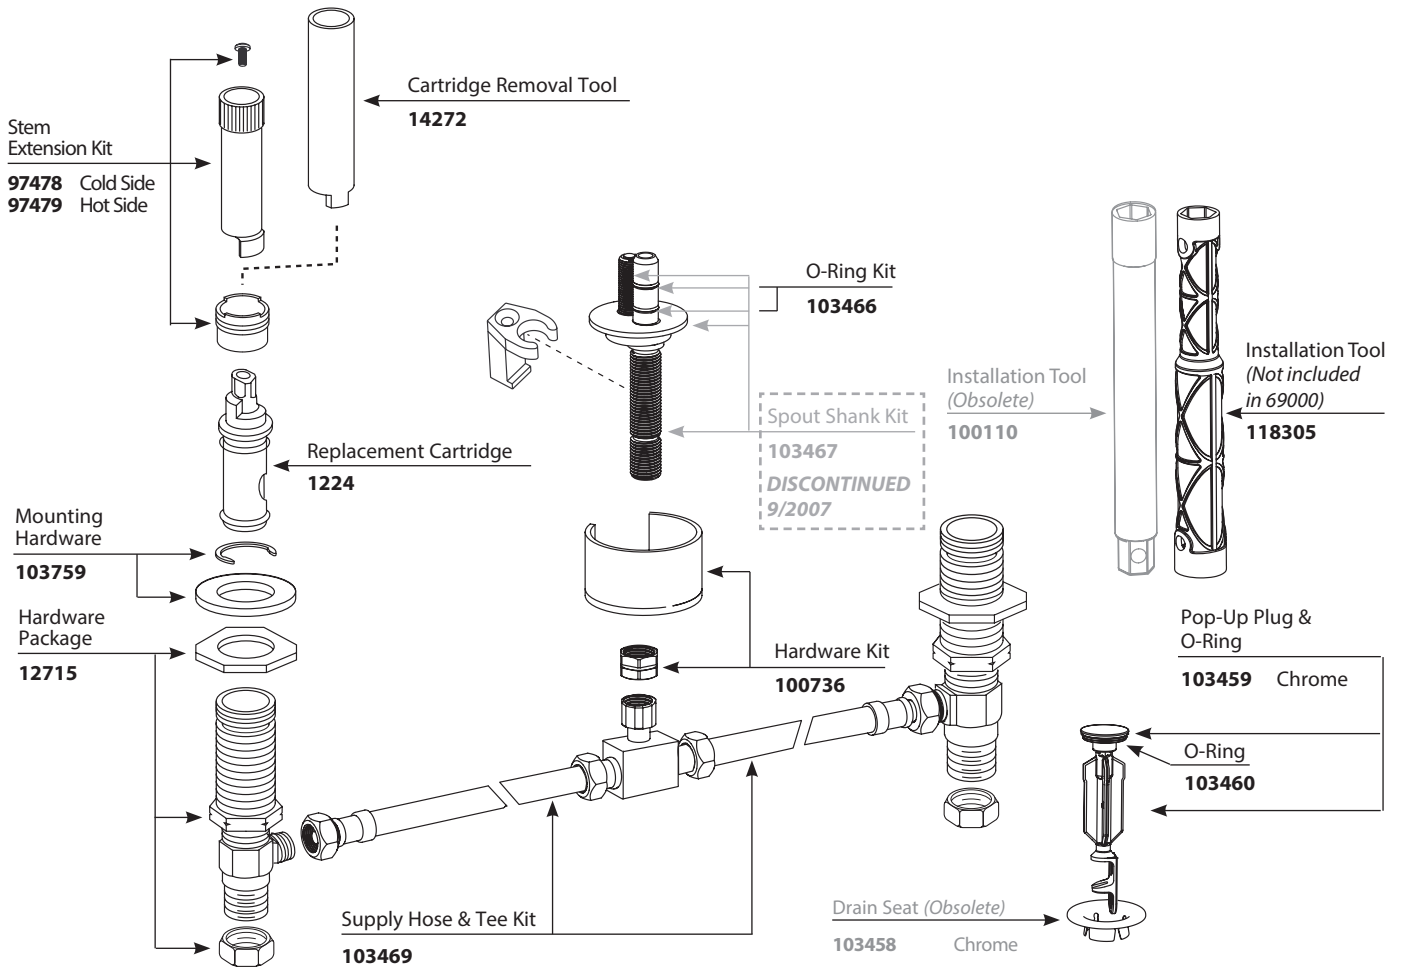

O-Rings (2)

103466

Spout Shank & O Rings

100702

Installation Tool

(Obsolete)

100110

Hardware Package

Duralock Hose Kit

114299

Pop-Up Plug & Seat

10709

Chrome

■ Order by Part Number

M•PACT VALVE	
Widespread Lavatory Rough-in Valve	
MODEL	PACK TYPE
9000	Single
69000	Bulk (6 per carton)
<i>(100110 Wrench not included with 69000)</i>	

■ Order by Part Number

M•PACT VALVE

Widespread Lavatory Rough-in Valve

MODEL	PACK TYPE
9000	Single
69000	Bulk (6 per carton)
<i>(100110 Wrench not included with 69000)</i>	

■ Order by Part Number

Illustrated Parts

M•PACT VALVE	
Widespread Lavatory Rough-in Valve	
MODEL	PACK TYPE
9000	Single
69000	Bulk (6 per carton)
<i>(100110 Wrench not included with 69000)</i>	