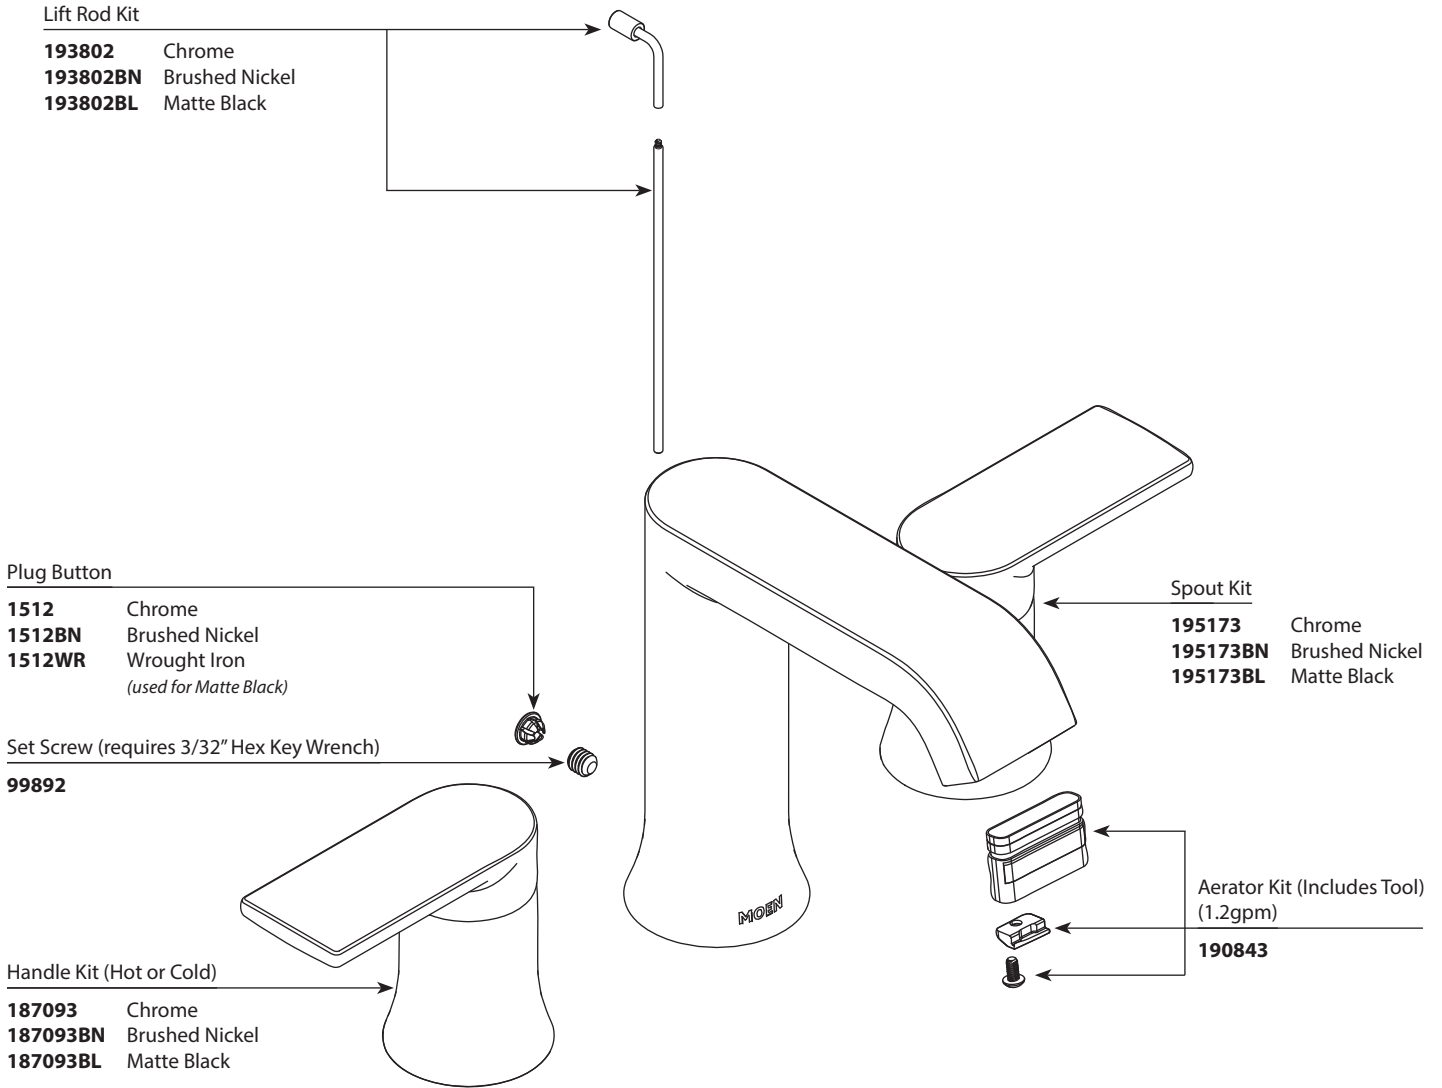

- Order by Part Number
- Trim can be used with 69000, 9000 valves.

GENTA™		
Two-Handle Widespread Lavatory Faucet Trim		
MODEL	HANDLE	FINISH
T6708	Lever	Chrome
T6708BN	Lever	Brushed Nickel
T6708BL	Lever	Matte Black

■ Order by Part Number

There is more than one version of this model.
Page down to identify the version you have.

M•PACT VALVE	
Widespread Lavatory Rough-in Valve	
MODEL	PACK TYPE
9000	Single
69000	Bulk (6 per carton)
(100110 Wrench not included with 69000)	

Duralock Hose Kit

114299

Pop-Up Plug & Seat

10709

Chrome

■ Order by Part Number

M•PACT VALVE	
Widespread Lavatory Rough-in Valve	
MODEL	PACK TYPE
9000	Single
69000	Bulk (6 per carton)
<i>(100110 Wrench not included with 69000)</i>	

■ Order by Part Number

M•PACT VALVE

Widespread Lavatory Rough-in Valve

MODEL	PACK TYPE
9000	Single
69000	Bulk (6 per carton)
<i>(100110 Wrench not included with 69000)</i>	

■ Order by Part Number

Illustrated Parts