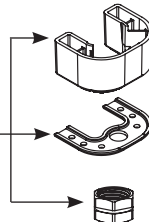

O-Rings (2)

103466

Spout Shank & O Rings

100702

Installation Tool

(Obsolete)

100110

Hardware Package

12715

Hardware Kit

93959

Installation Tool

(Not included in 69000)

118305

Valve body Kit

174292 - Hot
174291 - Cold

Duralock Hose Kit

114299

Pop-Up Plug & Seat

10709

Chrome

■ Order by Part Number

M•PACT VALVE	
Widespread Lavatory Rough-in Valve	
MODEL	PACK TYPE
9000	Single
69000	Bulk (6 per carton)
<i>(100110 Wrench not included with 69000)</i>	

■ Order by Part Number

M•PACT VALVE

Widespread Lavatory Rough-in Valve

MODEL	PACK TYPE
9000	Single
69000	Bulk (6 per carton)
<i>(100110 Wrench not included with 69000)</i>	

■ Order by Part Number

Illustrated Parts