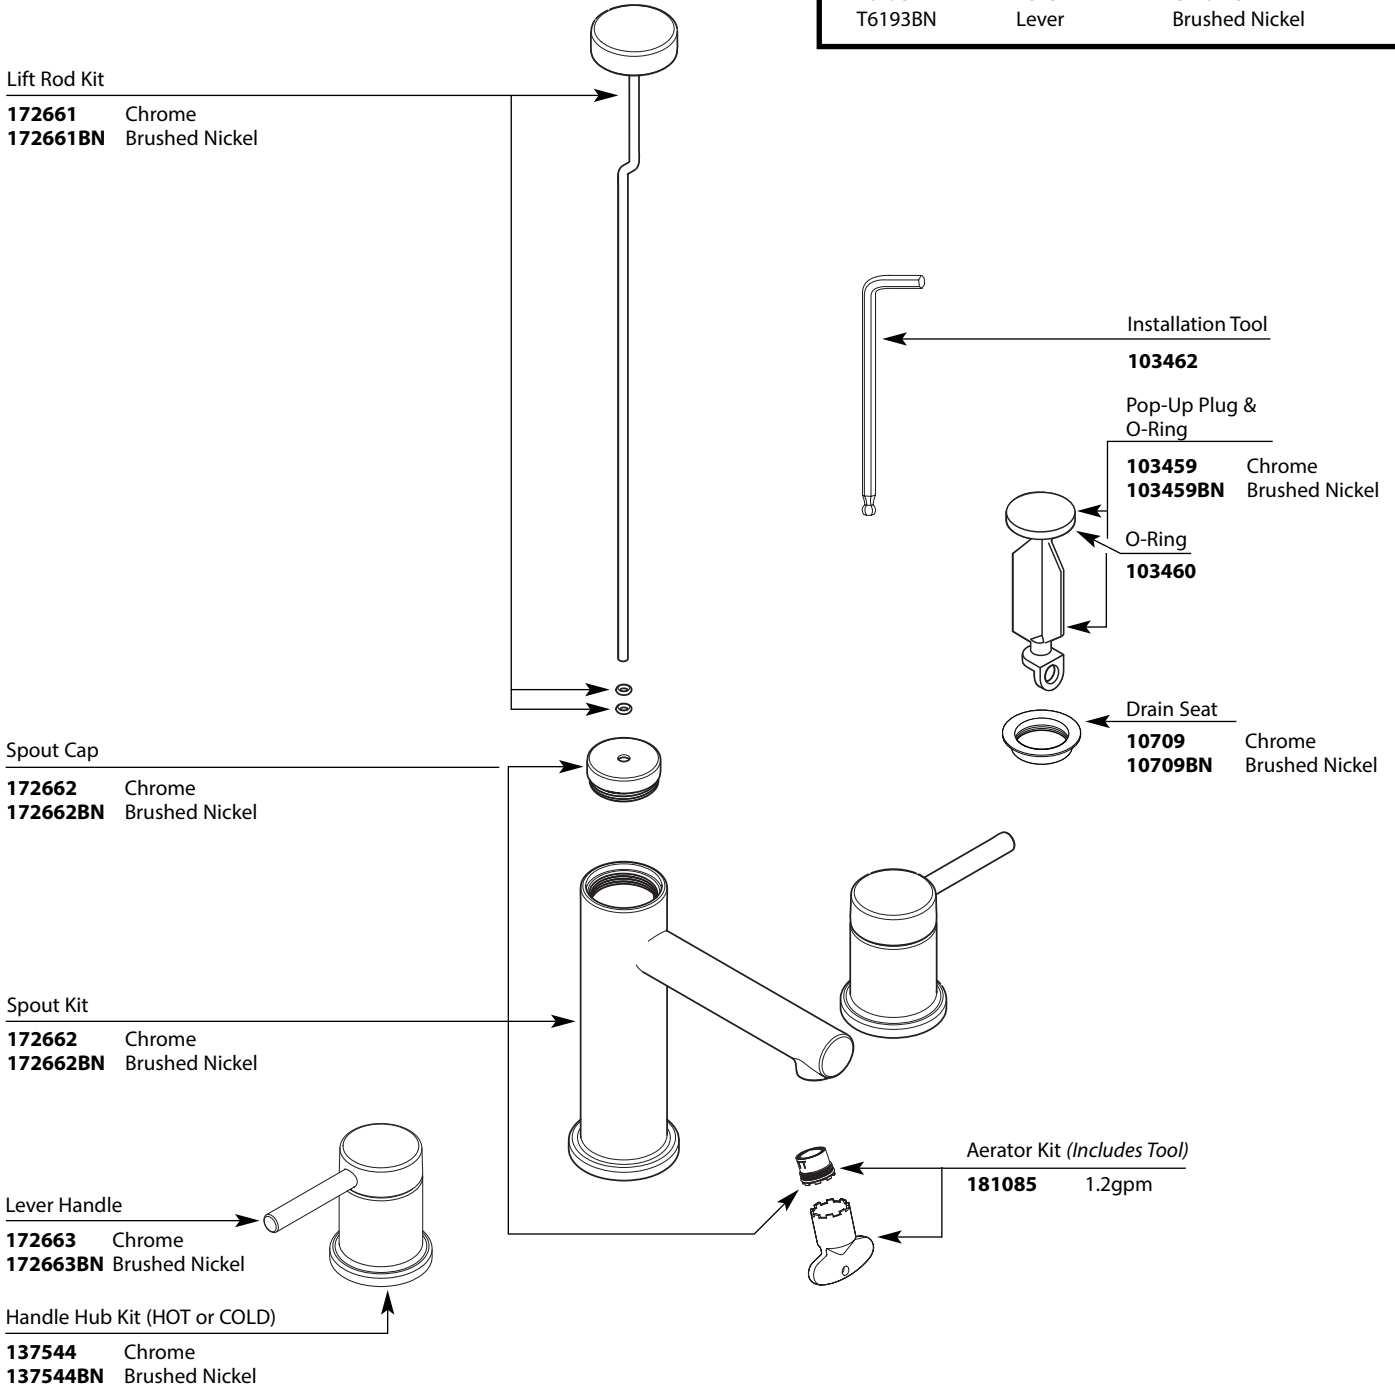

# Illustrated Parts

■ Order by Part Number

<b>ALIGN™</b>		
<b>Two-Handle Widespread Lavatory Faucet Trim</b>		
<b>MODEL</b>	<b>HANDLE</b>	<b>FINISH</b>
T6193	Lever	Chrome
T6193BN	Lever	Brushed Nickel

■ Order by Part Number

There is more than one version of this model.  
Page down to identify the version you have.

M•PACT VALVE	
Widespread Lavatory Rough-in Valve	
MODEL	PACK TYPE
9000	Single
69000	Bulk ( 6 per carton)
(100110 Wrench not included with 69000)	

Pop-Up Plug & Seat

10709

Chrome

■ Order by Part Number

<b>M•PACT VALVE</b>	
<b>Widespread Lavatory Rough-in Valve</b>	
<b>MODEL</b>	<b>PACK TYPE</b>
9000	Single
69000	Bulk ( 6 per carton)
<i>(100110 Wrench not included with 69000)</i>	

■ Order by Part Number