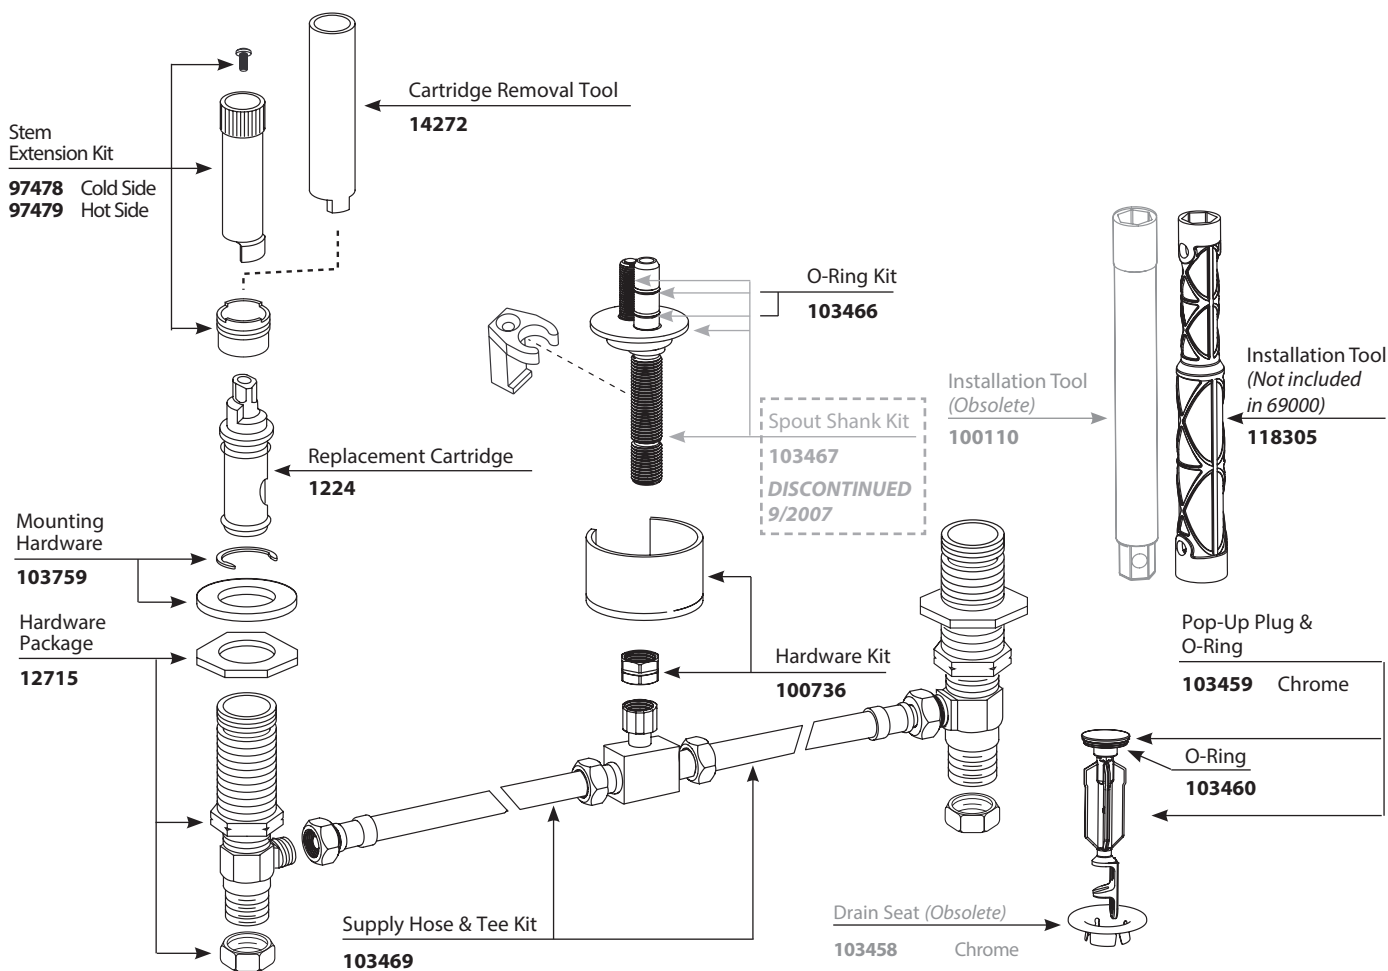

O-Rings (2)

103466

Spout Shank & O Rings

100702

Installation Tool  
(Obsolete)

100110

Hardware Package

12715

Pop-Up Plug & Seat

10709

Chrome

■ Order by Part Number

<b>M•PACT VALVE</b>	
<b>Widespread Lavatory Rough-in Valve</b>	
<b>MODEL</b>	<b>PACK TYPE</b>
9000	Single
69000	Bulk ( 6 per carton)
<i>(100110 Wrench not included with 69000)</i>	

■ Order by Part Number

<b>M•PACT VALVE</b>	
<b>Widespread Lavatory Rough-in Valve</b>	
<b>MODEL</b>	<b>PACK TYPE</b>
9000	Single
69000	Bulk ( 6 per carton)
<i>(100110 Wrench not included with 69000)</i>	

■ Order by Part Number