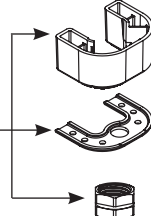

# Illustrated Parts

■ Order by Part Number

<b>ALIGN™</b>		
<b>Two-Handle Widespread Lavatory Faucet Trim</b>		
<b>MODEL</b>	<b>HANDLE</b>	<b>FINISH</b>
T6193	Lever	Chrome
T6193BN	Lever	Brushed Nickel

■ Order by Part Number

O-Rings (2)

103466

Spout Shank & O Rings

100702

Installation Tool  
(Obsolete)

100110

Hardware Package

12715

Hardware Kit

93959

Installation Tool  
(Not included  
in 69000)

118305

Valve body Kit

174292 - Hot  
174291 - Cold

Duralock Hose Kit

114299

Pop-Up Plug & Seat

10709

Chrome

■ Order by Part Number

<b>M•PACT VALVE</b>	
<b>Widespread Lavatory Rough-in Valve</b>	
<b>MODEL</b>	<b>PACK TYPE</b>
9000	Single
69000	Bulk ( 6 per carton)
<i>(100110 Wrench not included with 69000)</i>	