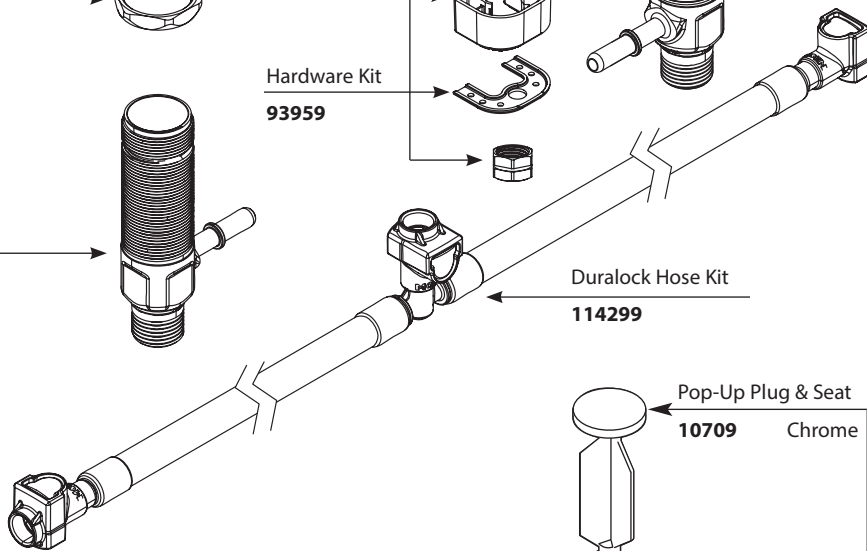

O-Rings (2)

103466

Spout Shank & O Rings

100702

Installation Tool  
(Obsolete)

100110

Hardware Package

12715

Hardware Kit

93959

Installation Tool  
(Not included  
in 69000)

118305

Valve body Kit

174292 - Hot  
174291 - Cold

Duralock Hose Kit

114299

Pop-Up Plug & Seat

10709

Chrome

■ Order by Part Number

<b>M•PACT VALVE</b>	
<b>Widespread Lavatory Rough-in Valve</b>	
<b>MODEL</b>	<b>PACK TYPE</b>
9000	Single
69000	Bulk ( 6 per carton)
<i>(100110 Wrench not included with 69000)</i>	