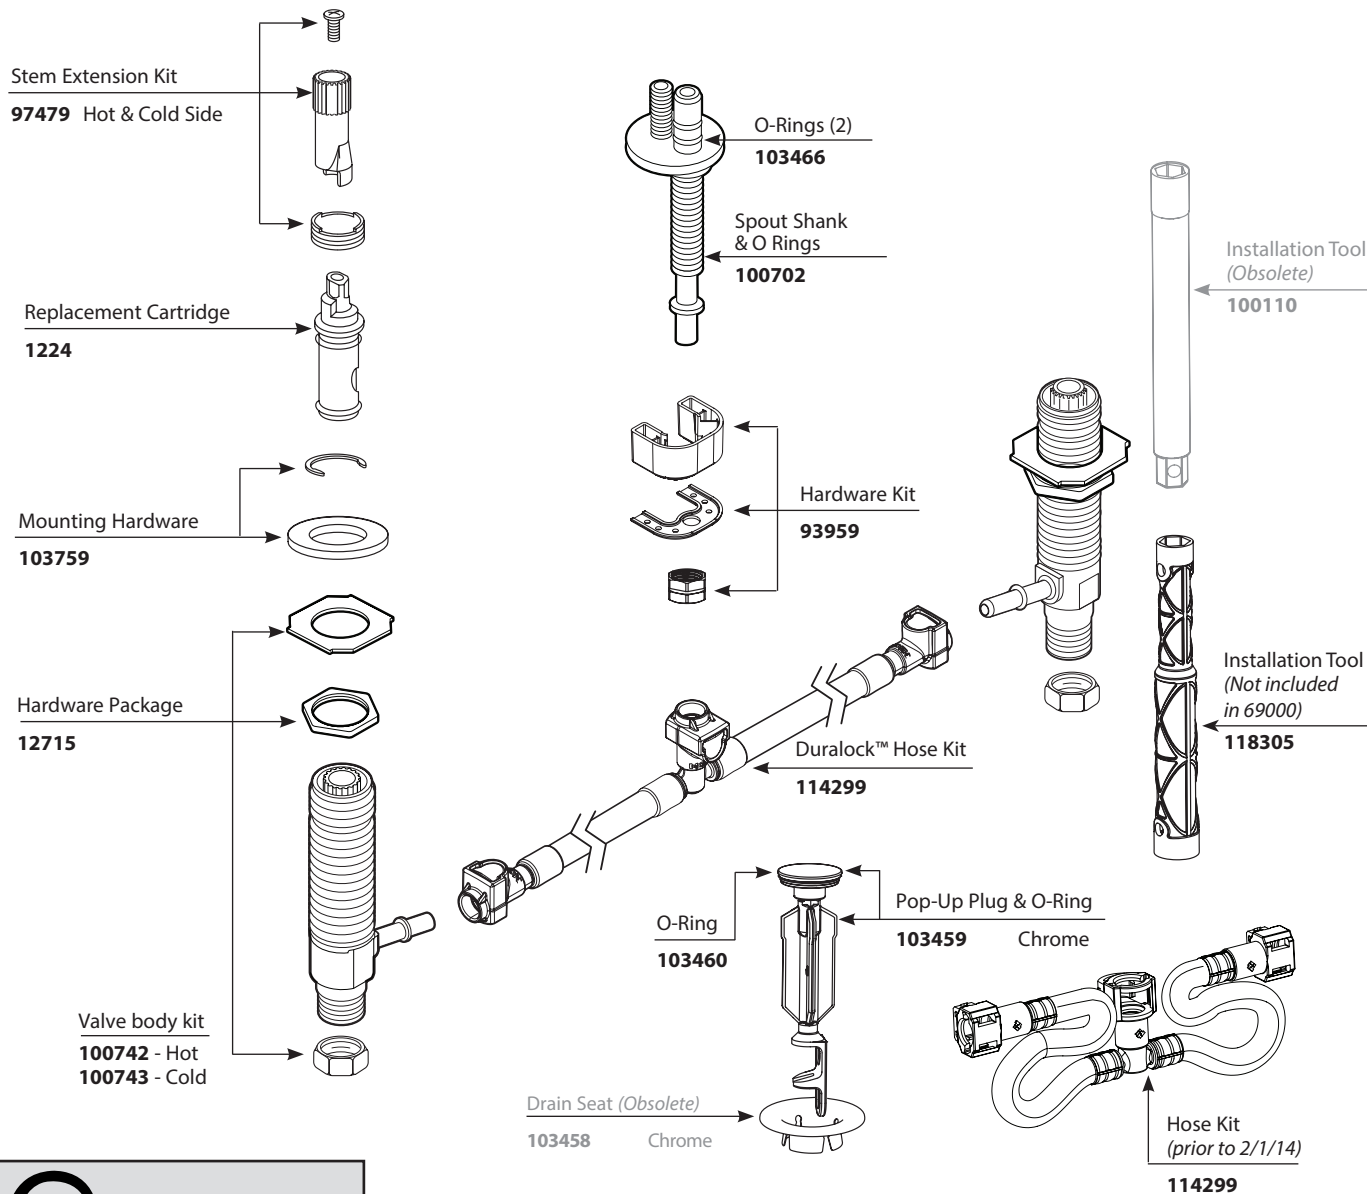

Pop-Up Plug & Seat

10709

Chrome

■ Order by Part Number

<b>M•PACT VALVE</b>	
<b>Widespread Lavatory Rough-in Valve</b>	
<b>MODEL</b>	<b>PACK TYPE</b>
9000	Single
69000	Bulk ( 6 per carton)
<i>(100110 Wrench not included with 69000)</i>	

■ Order by Part Number

<b>M•PACT VALVE</b>	
<b>Widespread Lavatory Rough-in Valve</b>	
<b>MODEL</b>	<b>PACK TYPE</b>
9000	Single
69000	Bulk ( 6 per carton)
<i>(100110 Wrench not included with 69000)</i>	

■ Order by Part Number