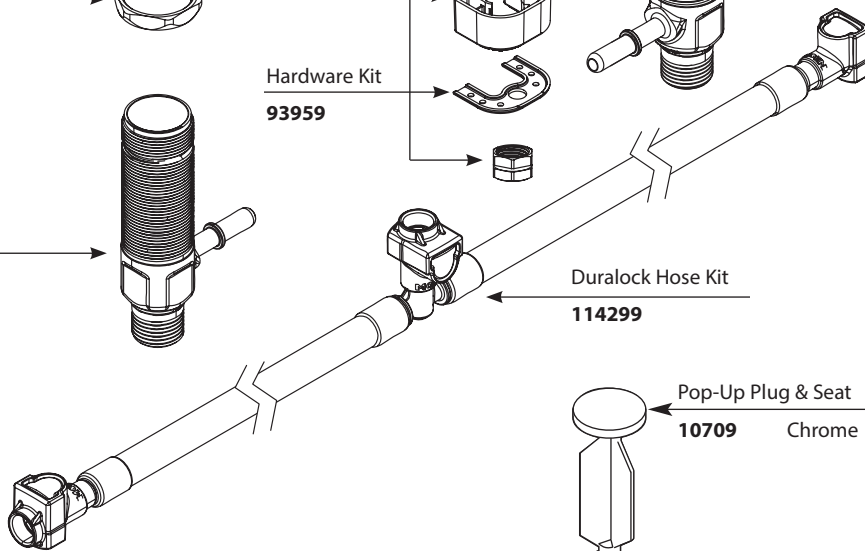

O-Rings (2)

103466

Spout Shank & O Rings

100702

Installation Tool  
(Obsolete)

100110

Hardware Package

12715

Hardware Kit

93959

Installation Tool  
(Not included  
in 69000)

118305

Valve body Kit

174292 - Hot  
174291 - Cold

Duralock Hose Kit

114299

Pop-Up Plug & Seat

10709

Chrome

■ Order by Part Number

<b>M•PACT VALVE</b>	
<b>Widespread Lavatory Rough-in Valve</b>	
<b>MODEL</b>	<b>PACK TYPE</b>
9000	Single
69000	Bulk ( 6 per carton)
<i>(100110 Wrench not included with 69000)</i>	

MOEN® ENGLISH 3/2018/157

■ Order by Part Number

<b>M•PACT VALVE</b>	
<b>Widespread Lavatory Rough-in Valve</b>	
<b>MODEL</b>	<b>PACK TYPE</b>
9000	Single
69000	Bulk ( 6 per carton)
<i>(100110 Wrench not included with 69000)</i>	