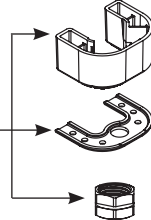

O-Rings (2)

103466

Spout Shank & O Rings

100702

Installation Tool  
(Obsolete)

100110

Hardware Package

12715

Hardware Kit

93959

Installation Tool  
(Not included  
in 69000)

118305

Valve body Kit

174292 - Hot  
174291 - Cold

Duralock Hose Kit

114299

Pop-Up Plug & Seat

10709

Chrome

■ Order by Part Number

<b>M•PACT VALVE</b>	
<b>Widespread Lavatory Rough-in Valve</b>	
<b>MODEL</b>	<b>PACK TYPE</b>
9000	Single
69000	Bulk ( 6 per carton)
<i>(100110 Wrench not included with 69000)</i>	