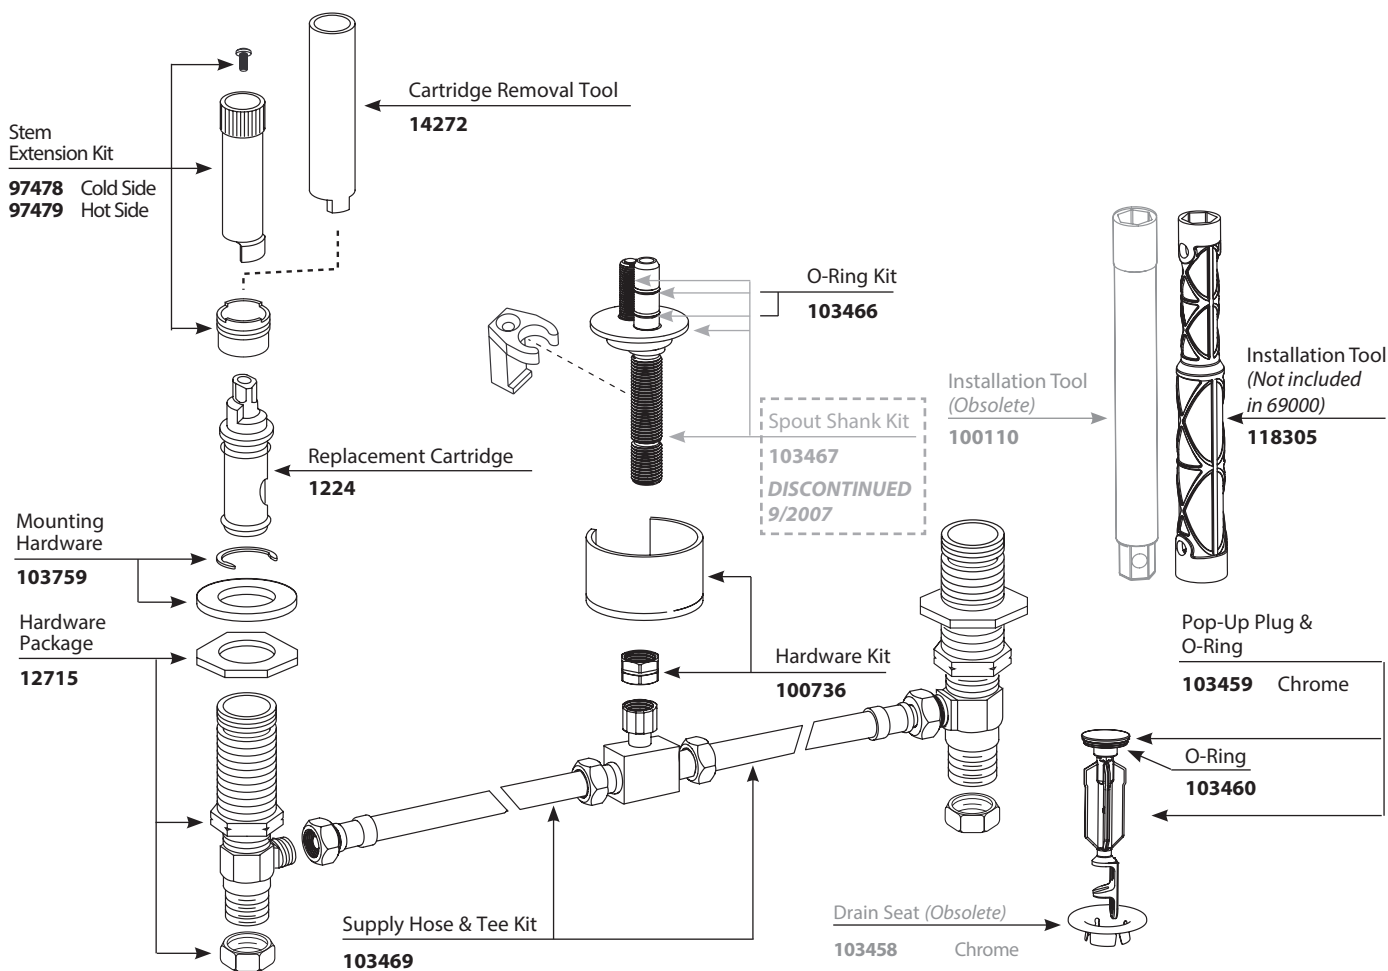

Pop-Up Plug & Seat

10709

Chrome

■ Order by Part Number

<b>M•PACT VALVE</b>	
<b>Widespread Lavatory Rough-in Valve</b>	
<b>MODEL</b>	<b>PACK TYPE</b>
9000	Single
69000	Bulk ( 6 per carton)
<i>(100110 Wrench not included with 69000)</i>	

MOEN® ENGLISH 3/2018/157

■ Order by Part Number

<b>M•PACT VALVE</b>	
<b>Widespread Lavatory Rough-in Valve</b>	
<b>MODEL</b>	<b>PACK TYPE</b>
9000	Single
69000	Bulk ( 6 per carton)
<i>(100110 Wrench not included with 69000)</i>	

■ Order by Part Number