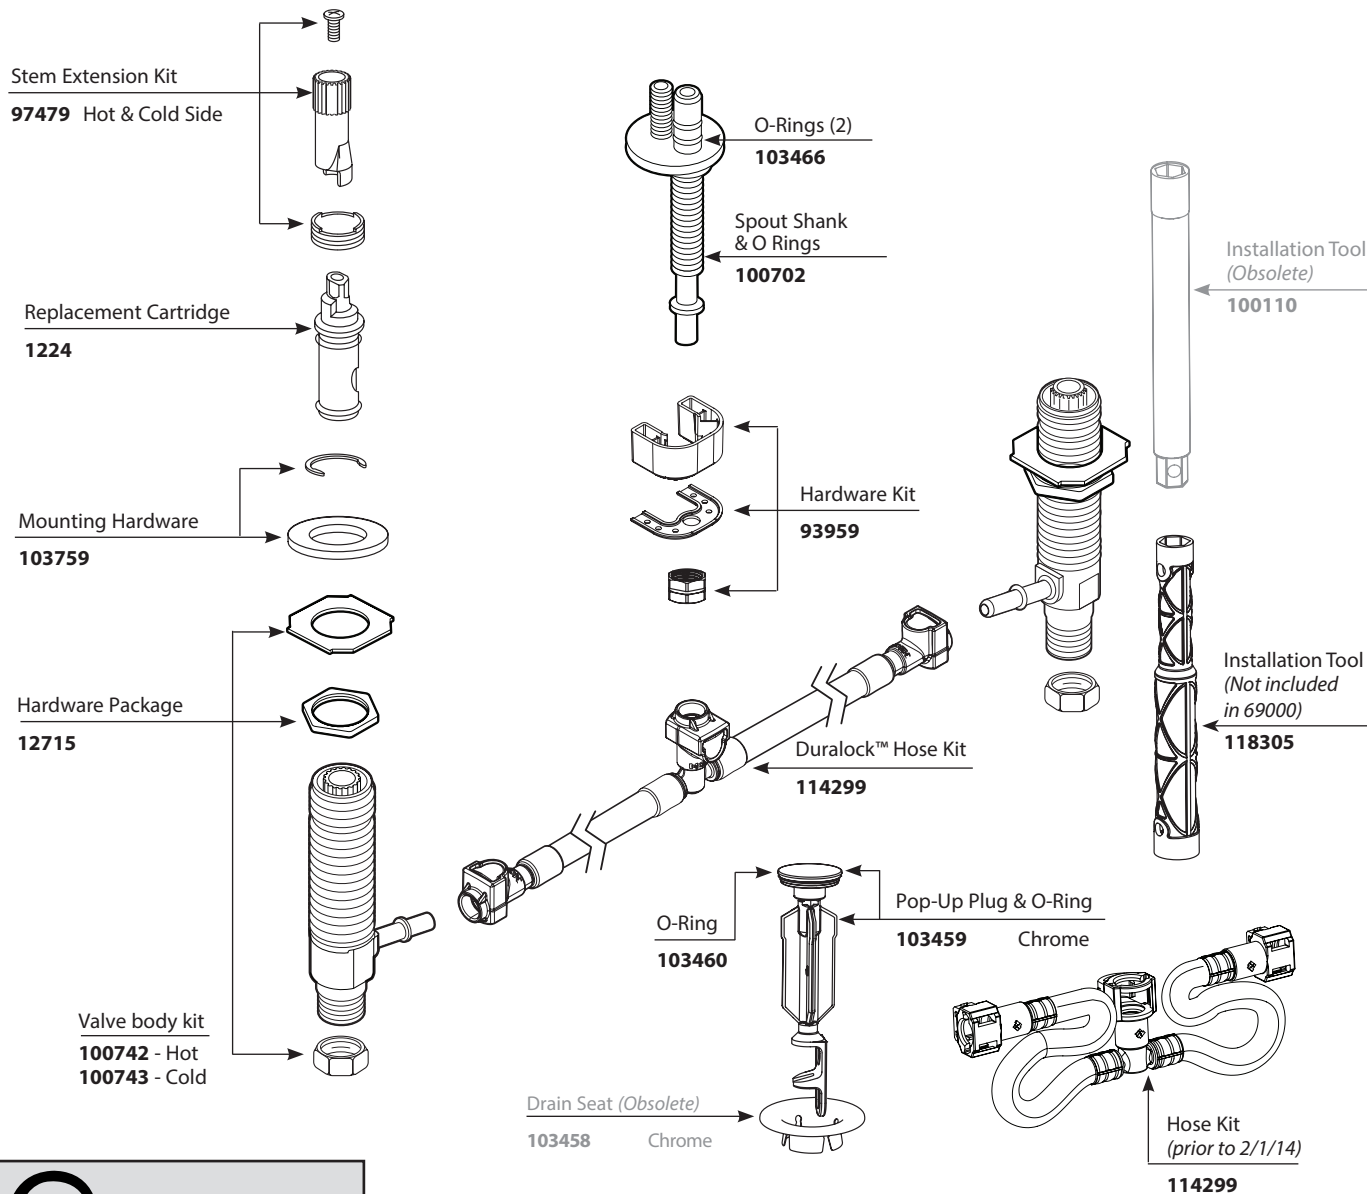

Pop-Up Plug & Seat

10709

Chrome

■ Order by Part Number

<b>M•PACT VALVE</b>	
<b>Widespread Lavatory Rough-in Valve</b>	
<b>MODEL</b>	<b>PACK TYPE</b>
9000	Single
69000	Bulk ( 6 per carton)
<i>(100110 Wrench not included with 69000)</i>	

MOEN® ENGLISH 3/2018/157

■ Order by Part Number

<b>M•PACT VALVE</b>	
<b>Widespread Lavatory Rough-in Valve</b>	
<b>MODEL</b>	<b>PACK TYPE</b>
9000	Single
69000	Bulk ( 6 per carton)
<i>(100110 Wrench not included with 69000)</i>	

■ Order by Part Number