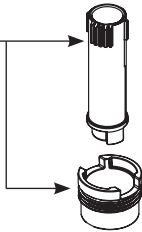

■ Order by Part Number

There is more than one version of this model.  
Page down to identify the version you have.

M•PACT VALVE	
Widespread Lavatory Rough-in Valve	
MODEL	PACK TYPE
9000	Single
69000	Bulk ( 6 per carton)
(100110 Wrench not included with 69000)	

Stem Extension Kit

174290

Replacement Cartridge

1234

Cartridge Removal Tool

14272

Mounting Hardware

103759

Pop-Up Plug & Seat

10709

Chrome

■ Order by Part Number

<b>M•PACT VALVE</b>	
<b>Widespread Lavatory Rough-in Valve</b>	
<b>MODEL</b>	<b>PACK TYPE</b>
9000	Single
69000	Bulk ( 6 per carton)
<i>(100110 Wrench not included with 69000)</i>	