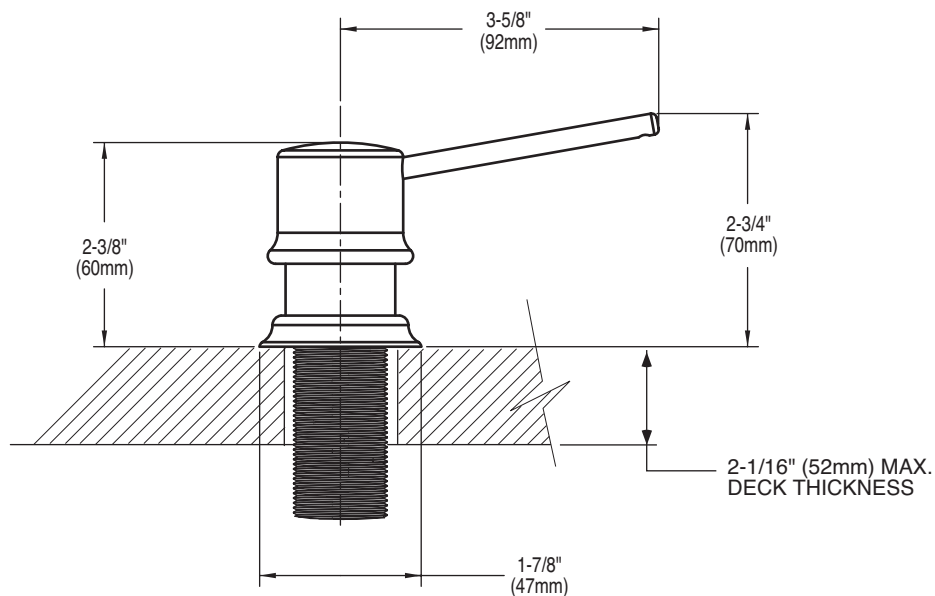

Specifications

LIQUID DISPENSER

Models: 3914, 3914CP, 3914V, 3914PW
3914W, 3914S, 3914CPR, 3914SL,
3914ORB, 3914BB

NOTE: DESIGNED TO BE INSTALLED THROUGH 1 HOLE 1-1/8th MIN. - 1-1/2 MAX. DIAMETER

CRITICAL DIMENSIONS