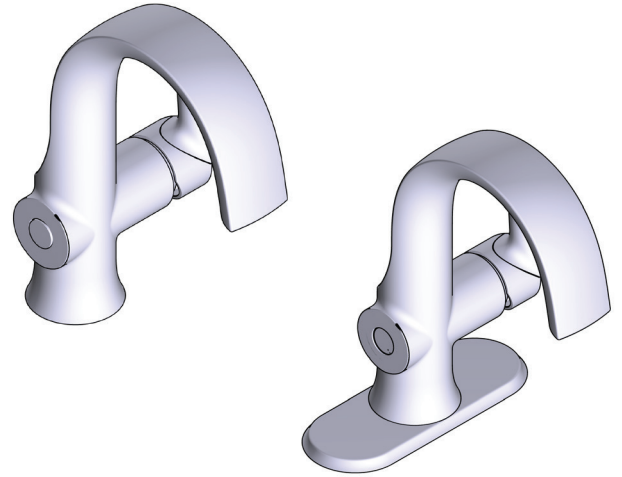

DESCRIPTION

- Versatile, touchless convenience
- Allows users to control the faucet in 2 unique ways: touchless Wave Sensor and familiar handle
- Powered by 6 AA batteries (included) or optional AC adapter with power splitter
- Metal construction with various finishes identified by suffix
- Flexible supply lines with 3/8" compression fittings
- Includes metal spring loaded pop up drain assembly
- Includes optional 3-hole deck plate (escutcheon)
- Quick installation using Duralock connections

OPERATION

- Lever style handle, installed on right hand side only
- Temperature controlled by 100° arc of handle travel
- Operates with less than 5 lbs. of force

FLOW

- Flow is limited to 1.2 gpm max (4.5l/min) at 60 psi

CARTRIDGE

- 1255™ Duralast™ cartridge for Single-Handle Faucets
Nonmetallic/nonferrous and ceramic material

STANDARDS

- Third party certified to WaterSense® ASME A112.18.1/CSA B125.1, and all applicable requirements referenced therein
- Certified to NSF 61/9 & 372
- Products marked with 1.2 gpm are compliant with California water efficiency regulations
- Complies with California Proposition 65 and with the Federal Safe Drinking Water Act
- ADA for lever handle

DOUX™ MotionSense Wave™ Single Handle Digital Lavatory Faucet with MotionSense Wave™

MODELS: S6910EW series

This Faucet is designed to be installed in 1 or 3 holes, 1-1/4" (32mm) min. dia.

See page 2 for dimensions