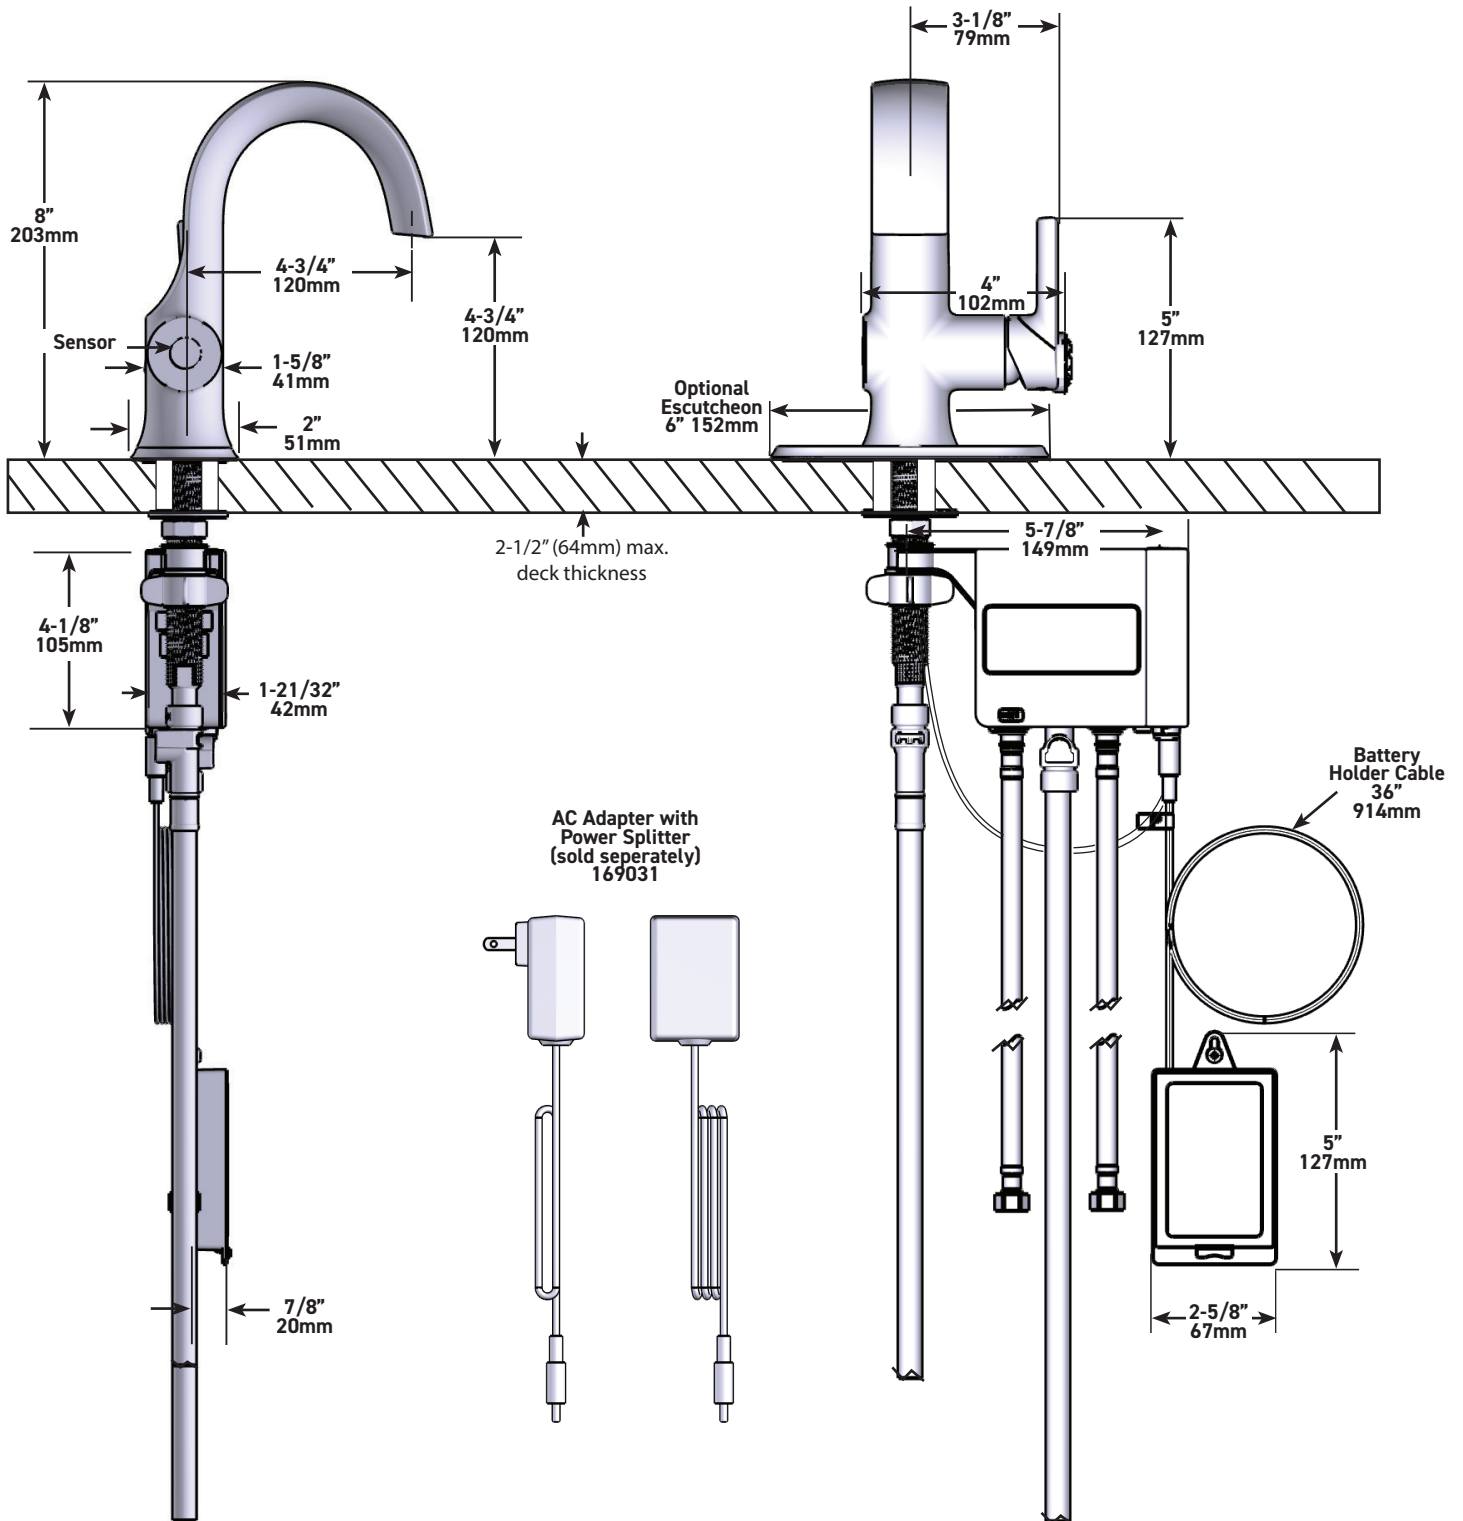

DESCRIPTION

- Versatile, touchless convenience
- Allows users to control the faucet in 2 unique ways: touchless Wave Sensor and familiar handle
- Powered by 6 AA batteries (included) or optional AC adapter with power splitter
- Metal construction with various finishes identified by suffix
- Flexible supply lines with 3/8" compression fittings
- Includes metal spring loaded pop up drain assembly
- Includes optional 3-hole deck plate (escutcheon)
- Quick installation using Duralock connections

OPERATION

- Lever style handle, installed on right hand side only
- Temperature controlled by 100° arc of handle travel
- Operates with less than 5 lbs. of force

FLOW

- Flow is limited to 1.2 gpm max (4.5l/min) at 60 psi

DOUX™ MotionSense Wave™ Single Handle Digital Lavatory Faucet with MotionSense Wave™

MODELS: S6910EW series

This Faucet is designed to be installed in 1 or 3 holes, 1-1/4" (32mm) min. dia.

See page 2 for dimensions

CRITICAL DIMENSIONS DO NOT SCALE

CRITICAL DIMENSIONS DO NOT SCALE