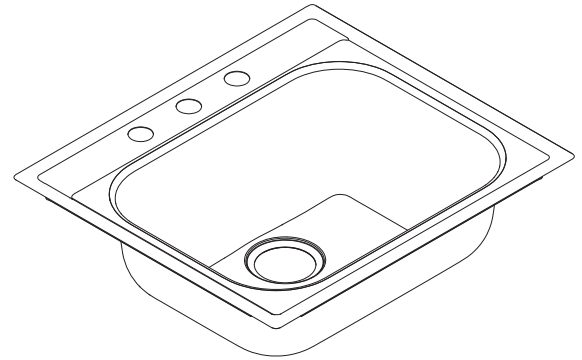

## SINK DESCRIPTION

- 2000 Series single bowl drop-in sink
- 20 gauge stainless steel, matte bowl finish
- U-channel mounting system, hardware included
- QuickMount™ installation included
- SoundSHIELD™ sound absorbing system

## SINK DIMENSIONS

- Overall: 25" x 22"
- Bowl: 21" x 15-3/4"
- Drain Size: 3-5/8"
- Faucet Holes
  - 1-1/2" (38mm) diameter
  - 4" (102mm) center
  - 8" (203mm) centers for 2 hole

## CUT OUT DIMENSIONS

- 24-3/8" x 21-5/8" with 1-1/2" corner radius, tolerance of plus or minus 1/16" is acceptable