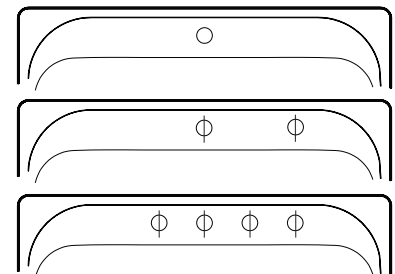

Faucet Hole Configurations