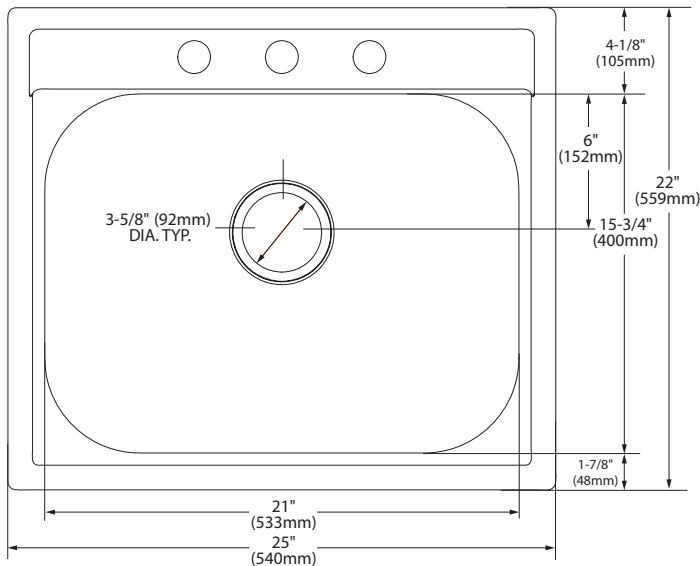

## SINK DIMENSIONS

- Overall: 25" x 22"
- Bowl: 21" x 15-3/4"
- Drain Size: 3-5/8"
- Faucet Holes
  - 1-1/2" (38mm) diameter
  - 4" (102mm) center
  - 8" (203mm) centers for 2 hole

## CUT OUT DIMENSIONS

- 24-3/8" x 21-5/8" with 1-1/2" corner radius, tolerance of plus or minus 1/16" is acceptable

## CRITICAL DIMENSIONS

(DO NOT SCALE)