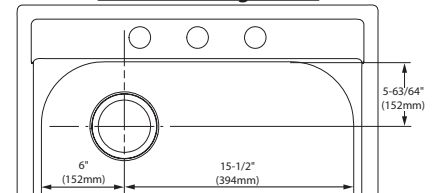

Left Rear Configuration