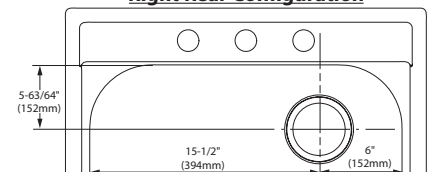

Right Rear Configuration