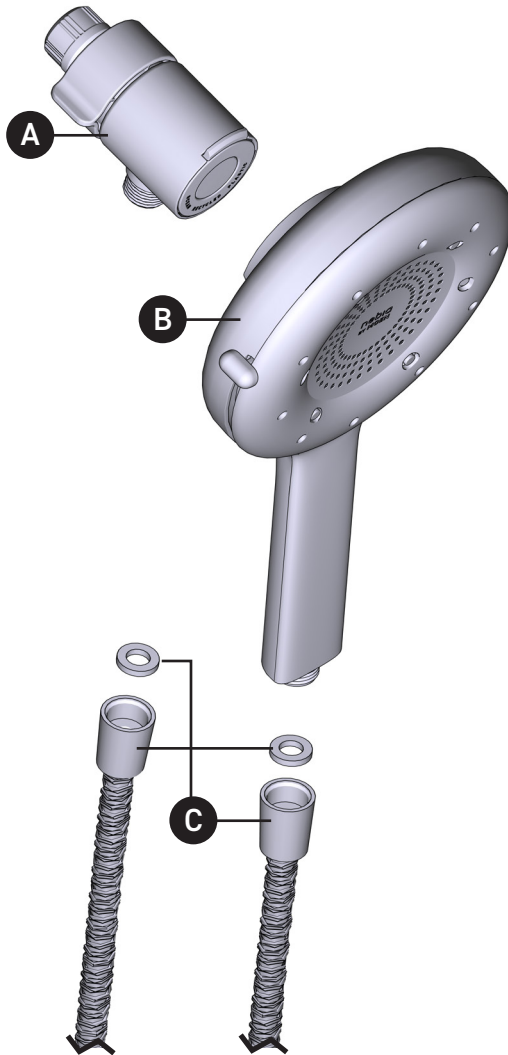

Illustrated Parts

Nebia by Moen™ Quattro 4 Function Handshower

MODEL	TYPE	FINISH
N400H0CH	Handshower	Chrome
N400H0BG	Handshower	Brushed Gold
N400H0BL	Handshower	Matte Black
N400H0BN	Handshower	Brushed Nickel
N400H0ORB	Handshower	Oil Rubbed Bronze
N400H0SRN	Handshower	Spot Resist Brushed Nickel

ID	Kit Description	Kit Number	Finish
A	Cradle & Washer	210008	Chrome
		210008BG	Brushed Gold
		210008BN	Brushed Nickel
		210008BL	Matte Black
		210008ORB	Oil Rubbed Bronze
		210008SRN	Spot Resist Brushed Nickel
B	Handshower	N400H1	Chrome
		N400H1BG	Brushed Gold
		N400H1BN	Brushed Nickel
		N400H1BL	Matte Black
		N400H1ORB	Oil Rubbed Bronze
		N400H1SRN	Spot Resist Brushed Nickel
C	72" Hose Kit	210007	Chrome
		210007BG	Brushed Gold
		210007BN	Brushed Nickel
		210007BL	Matte Black
		210007ORB	Oil Rubbed Bronze
		210007SRN	Spot Resist Brushed Nickel

ID	Kit Description	Kit Number	Finish
D	Rainshower Washer Kit	210009	N/A
E	4 Function Rainshower	N400R0	Chrome
		N400R0BG	Brushed Gold
		N400R0BN	Brushed Nickel
		N400R0BL	Matte Black
		N400R0ORB	Oil Rubbed Bronze
		N400R0SRN	Spot Resist Brushed Nickel