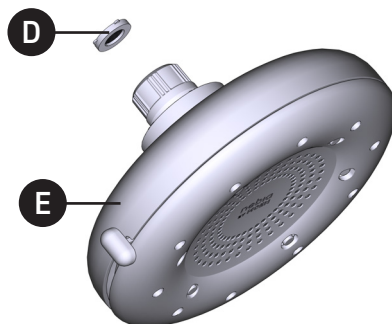

Illustrated Parts

Nebia by Moen™ Quattro 4 Function Handshower

MODEL	TYPE	FINISH
N400H0CH	Handshower	Chrome
N400H0BG	Handshower	Brushed Gold
N400H0BL	Handshower	Matte Black
N400H0BN	Handshower	Brushed Nickel
N400H0ORB	Handshower	Oil Rubbed Bronze
N400H0SRN	Handshower	Spot Resist Brushed Nickel

ID	Kit Description	Kit Number	Finish
A	Cradle & Washer	210008	Chrome
		210008BG	Brushed Gold
		210008BN	Brushed Nickel
		210008BL	Matte Black
		210008ORB	Oil Rubbed Bronze
		210008SRN	Spot Resist Brushed Nickel
B	Handshower	N400H1	Chrome
		N400H1BG	Brushed Gold
		N400H1BN	Brushed Nickel
		N400H1BL	Matte Black
		N400H1ORB	Oil Rubbed Bronze
		N400H1SRN	Spot Resist Brushed Nickel
C	72" Hose Kit	210007	Chrome
		210007BG	Brushed Gold
		210007BN	Brushed Nickel
		210007BL	Matte Black
		210007ORB	Oil Rubbed Bronze
		210007SRN	Spot Resist Brushed Nickel

ID	Kit Description	Kit Number	Finish
D	Rainshower Washer Kit	210009	N/A
E	4 Function Rainshower	N400R0	Chrome
		N400R0BG	Brushed Gold
		N400R0BN	Brushed Nickel
		N400R0BL	Matte Black
		N400R0ORB	Oil Rubbed Bronze
		N400R0SRN	Spot Resist Brushed Nickel