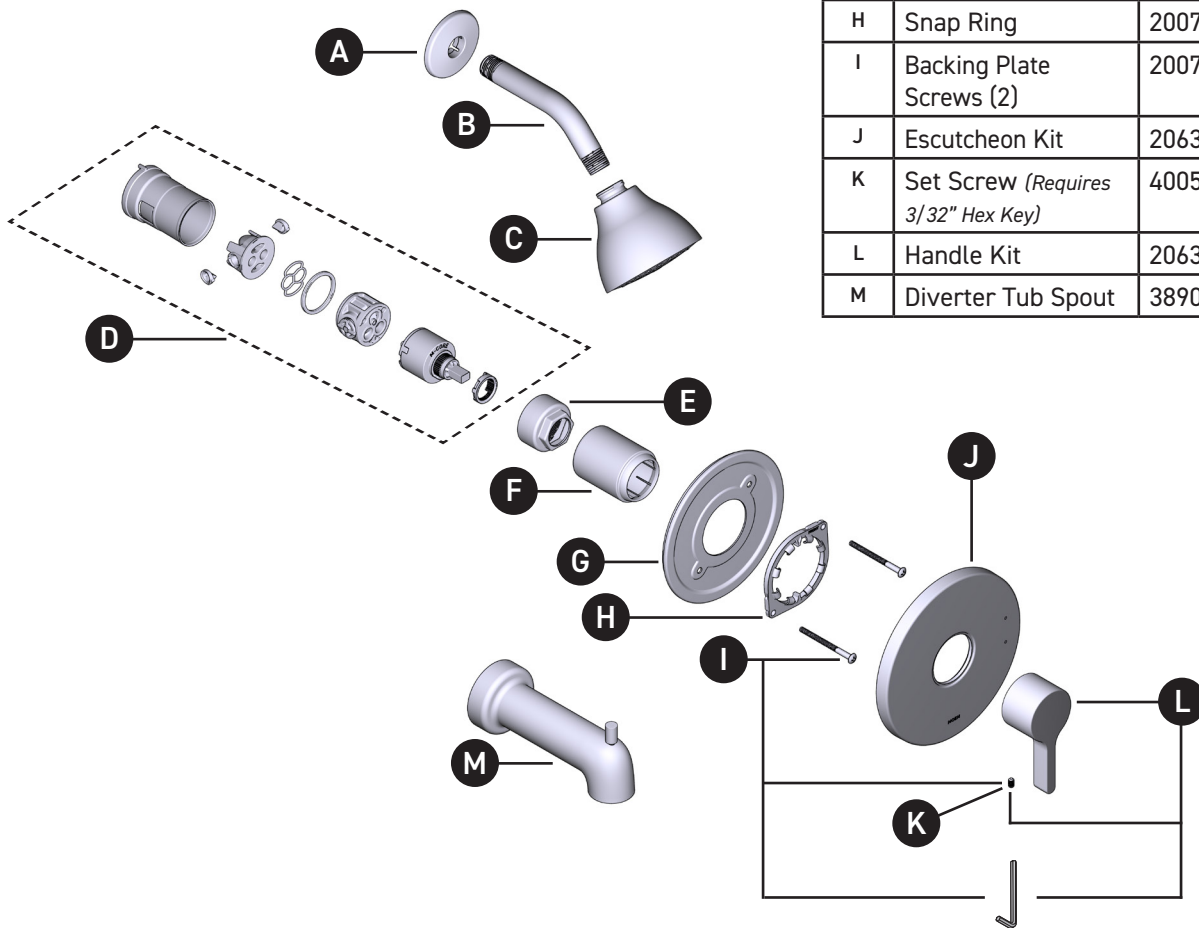

MOEN®

ORDER BY PART NUMBER

<u>VALVE TRIM ONLY</u>	<u>SHOWER TRIM ONLY</u>	<u>TUB SHOWER TRIM</u>	<u>FINISH</u>
UT2661	UT2662EP UT2662NH	UT2663EP UT2663NH	Chrome Chrome

*All models with an EP suffix include a 1.75 GPM showerhead

**All models with an NH suffix do not include a showerhead

Illustrated Parts

VICHY™

Single-Handle M-CORE™ 2-Series Trim

ID	Kit Description	Kit Number	Finish
A	Shower Arm Flange	137488	Chrome
B	Shower Arm	10154	Chrome
C	Shower Head (1.75 GPM)	6322EP	Chrome
D	Cartridge Assembly	1212	N/A
E	Cartridge Nut	200762	N/A
F	Sleeve	200775	Chrome
G	Backing Plate	200766	N/A
H	Snap Ring	200772	N/A
I	Backing Plate Screws (2)	200764	N/A
J	Escutcheon Kit	206326	Chrome
K	Set Screw (Requires 3/32" Hex Key)	40057	N/A
L	Handle Kit	206327	Chrome
M	Diverter Tub Spout	3890	Chrome

OPTIONAL: 1" Handle Extension Kit

<u>MODEL</u>	<u>FINISH</u>
200755	Chrome