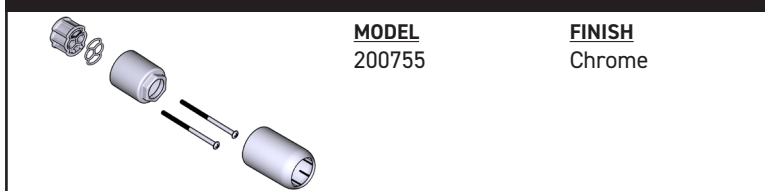

MOEN®

ORDER BY PART NUMBER

<u>VALVE TRIM ONLY</u>	<u>SHOWER TRIM ONLY</u>	<u>TUB SHOWER TRIM</u>	<u>FINISH</u>
UT2661	UT2662EP UT2662NH	UT2663EP UT2663NH	Chrome Chrome

*All models with an EP suffix include a 1.75 GPM showerhead

**All models with an NH suffix do not include a showerhead

Illustrated Parts

VICHY™

Single-Handle M-CORE™ 2-Series Trim

ID	Kit Description	Kit Number	Finish
A	Shower Arm Flange	137488	Chrome
B	Shower Arm	10154	Chrome
C	Shower Head (1.75 GPM)	6322EP	Chrome
D	Cartridge Assembly	1212	N/A
E	Cartridge Nut	200762	N/A
F	Sleeve	200775	Chrome
G	Backing Plate	200766	N/A
H	Snap Ring	200772	N/A
I	Backing Plate Screws (2)	200764	N/A
J	Escutcheon Kit	206326	Chrome
K	Set Screw (Requires 3/32" Hex Key)	40057	N/A
L	Handle Kit	206327	Chrome
M	Diverter Tub Spout	3890	Chrome

OPTIONAL: 1" Handle Extension Kit

<u>MODEL</u>	<u>FINISH</u>
200755	Chrome