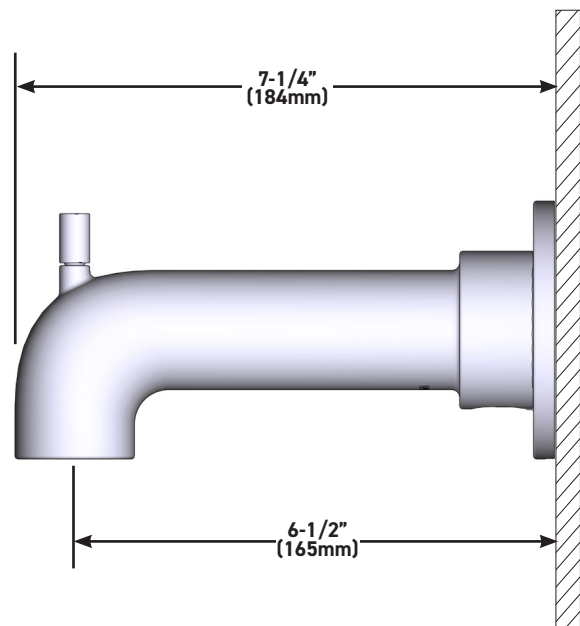

DESCRIPTION

- Metal construction with various finishes identified by suffix
- Designed to be installed on a 1/2" pipe slip fit-CC connection

STANDARDS

- Third party certified to meet ASME A112.18.1/ CSA B125.1 and all applicable requirements referenced therein

CIA™

Diverter Tub Spout 1/2" Slip Fit

MODELS: 3346 series

CRITICAL DIMENSIONS DO NOT SCALE