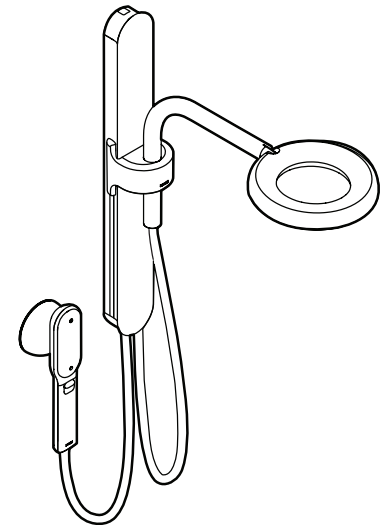

OPERATION

- Single function with patented atomized spray nozzles
- Tilttable, adjustable-height rainshower that can be perfectly positioned for optimal warmth, rinsing power, and coverage
- Handshower holder rotates to adjust angle of handshower
- Use Rainshower alone or use the Rainshower and Handshower together
- Handshower includes easy on/off switch
- Magnetic Dock includes two installation options:
  1. Mount to shower wall with screws and wall bracket
  2. Adheres with permanent waterproof adhesive

FLOW

- 1.35 gpm (5.1 L/min) max.

STANDARDS

- Designed and manufactured to comply with the applicable requirements of WaterSense®, ASME A112.18.1/CSA B-125.1, ASSE 1014 and all applicable specifications referenced therein

WARRANTY

- Lifetime limited warranty against leaks, drips and finish defects to the original homeowner
- 10 year limited warranty when used in a multifamily installation
- 5 year limited warranty when used in a commercial installation

Visit www.moen.com/support for complete details and limitations

Visit www.moen.com/nebia for tips and videos

Nebia by Moen™

Rainshower and Handshower Combo

Models: N207C0 and N211C0 series