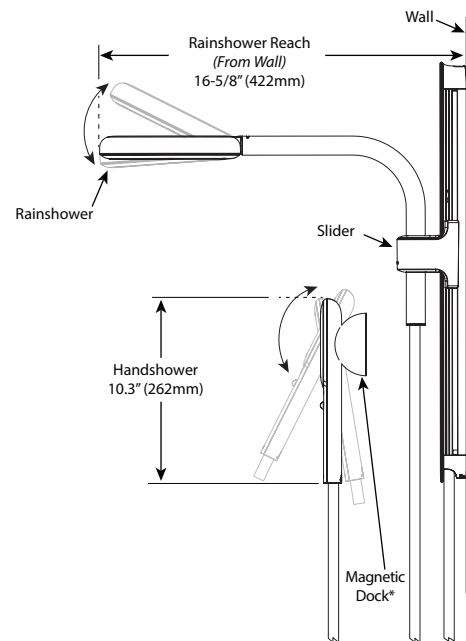

OPERATION

- Single function with patented atomized spray nozzles
- Tilttable, adjustable-height rainshower that can be perfectly positioned for optimal warmth, rinsing power, and coverage
- Handshower holder rotates to adjust angle of handshower
- Use Rainshower alone or use the Rainshower and Handshower together
- Handshower includes easy on/off switch
- Magnetic Dock includes two installation options:
 1. Mount to shower wall with screws and wall bracket
 2. Adheres with permanent waterproof adhesive

Visit www.moen.com/support for complete details and limitations

Visit www.moen.com/nebia for tips and videos

Nebia by Moen™

Rainshower and Handshower Combo

Models: N207C0 and N211C0 series

CRITICAL DIMENSIONS