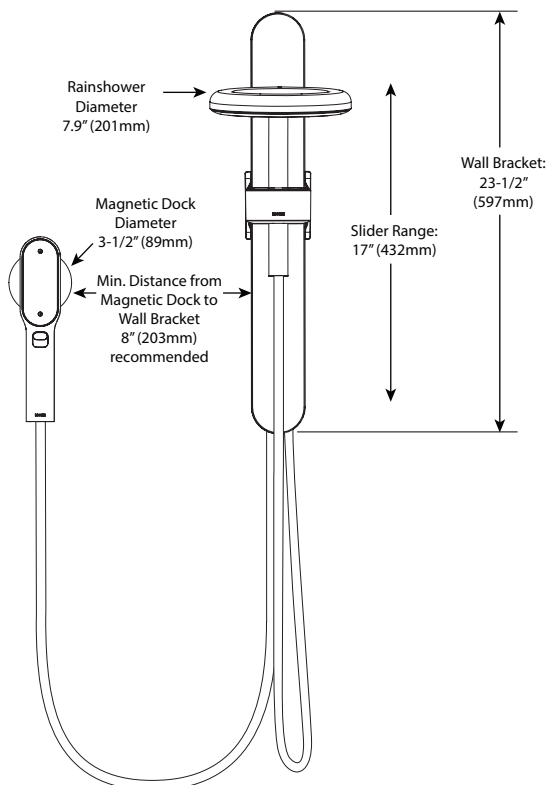

OPERATION

- Single function with patented atomized spray nozzles
- Tilttable, adjustable-height rainshower that can be perfectly positioned for optimal warmth, rinsing power, and coverage
- Handshower holder rotates to adjust angle of handshower
- Use Rainshower alone or use the Rainshower and Handshower together
- Handshower includes easy on/off switch
- Magnetic Dock includes two installation options:
 1. Mount to shower wall with screws and wall bracket
 2. Adheres with permanent waterproof adhesive

Visit www.moen.com/support for complete details and limitations

Visit www.moen.com/nebia for tips and videos

Nebia by Moen™

Rainshower and Handshower Combo

Models: N207C0 and N211C0 series

CRITICAL DIMENSIONS