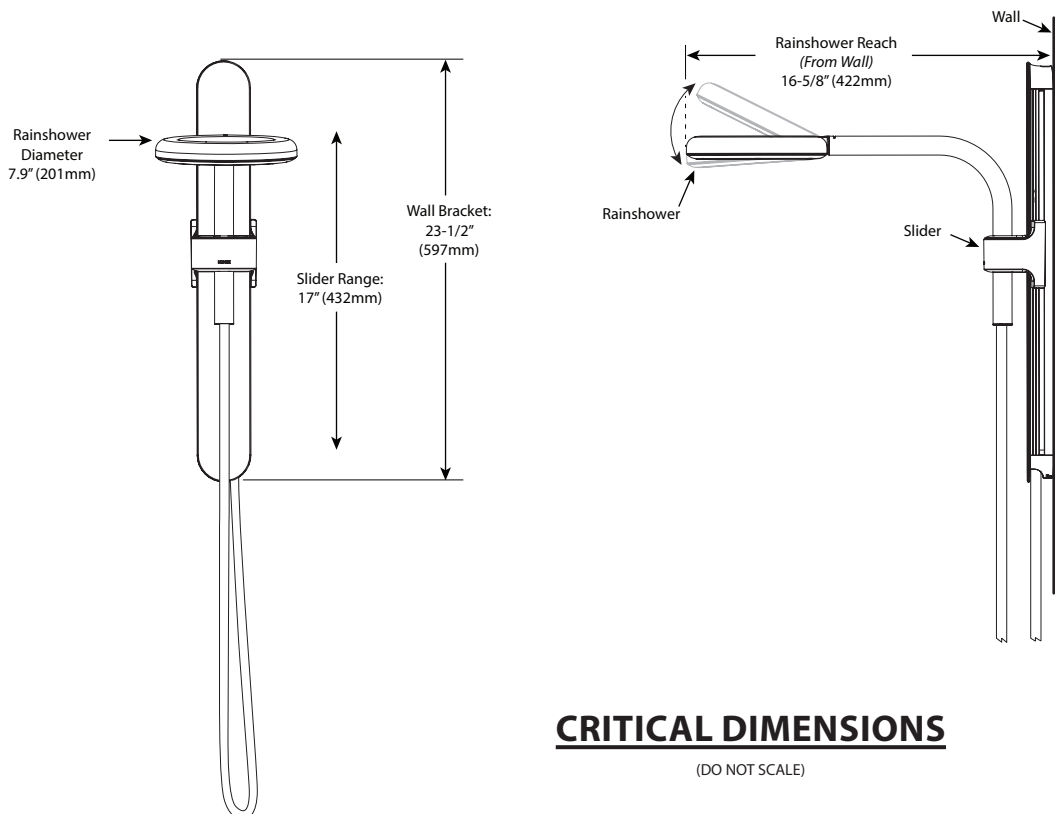

DESCRIPTION

- Nebia by Moen™ is a spa shower that uses a unique water delivery system to provide more pressure and double the water coverage of traditional showers, creating a blissful showering experience
- Various finishes identified by suffix
- Double check valves for backflow prevention
- 24" wall bracket with 17" height range

OPERATION

- Single function with patented atomized spray nozzles
- Tiltable, adjustable-height rainshower that can be perfectly positioned for optimal warmth, rinsing power, and coverage
- Use Rainshower alone or use the Rainshower and Handshower together
- Magnetic Dock includes two installation options:
 1. Mount to shower wall with screws and wall bracket
 2. Adheres with permanent waterproof adhesive

Visit www.moen.com/support for complete details and limitations

Visit www.moen.com/nebia for tips and videos

Nebia by Moen™

Rainshower

Models: N207R0 and N211R0 series

CRITICAL DIMENSIONS

(DO NOT SCALE)