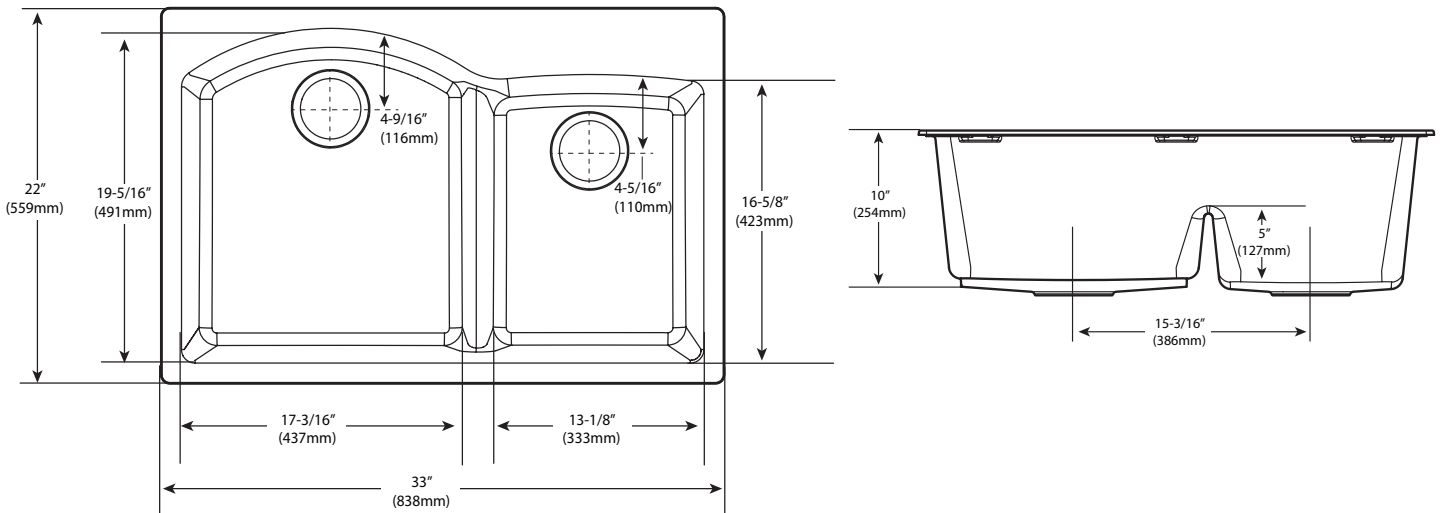

Model Number	Color	Depth-Inches
GGB3029B	Black	10"
GGR3029B	White	10"
GGM3029B	Gray	10"
GGW3029B	Mocha	10"

SINK DESCRIPTION

- Granite Series Double Bowl Sink
- Dual Mount
- (4) Pre-Scored Holes

WARRANTY

- Lifetime limited warranty to the original homeowner
- 10 year limited warranty when used in a Multi-family installation
- 5 year limited warranty when used in a Commercial installation
- Visit www.moen.com/customer-support/warranty for complete details and limitations

SINK DIMENSIONS

- Overall : 33" x 22" x 10"
- Bowl 1 : 17-3/16" x 19-5/16" x 10"
- Bowl 2 : 13-1/8" x 16-5/8" x 10"
- Drain Size: 3-1/2"
- Faucet Holes
 - 1-1/2" (38mm) diameter
 - 4" (102mm) center

CUT OUT DIMENSIONS

- 32-3/8" x 21-3/8" with 3/16" corner radius, tolerance of plus or minus 1-3/4" is acceptable

CRITICAL DIMENSIONS

(DO NOT SCALE)

MADE IN THE **USA**