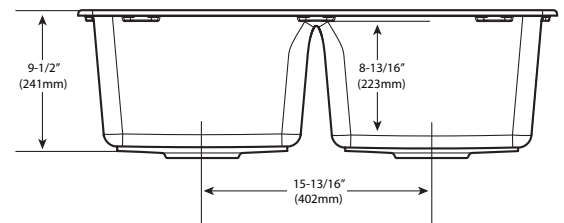

SINK DIMENSIONS

- Overall : 33" x 22" x 9-1/2"
- Bowl 1 : 14-1/8" x 18-3/16" x 9-1/2"
- Bowl 2 : 14-3/8" x 16-3/16" x 9-1/2"
- Drain Size: 3-5/8"
- Faucet Holes
 - 1-1/2" (38mm) diameter
 - 4" (102mm) center

CUT OUT DIMENSIONS

- 32-3/8" x 21-3/8" with 11/16" corner radius, tolerance of plus or minus 1-3/4" is acceptable

CRITICAL DIMENSIONS

(DO NOT SCALE)

MADE IN THE USA