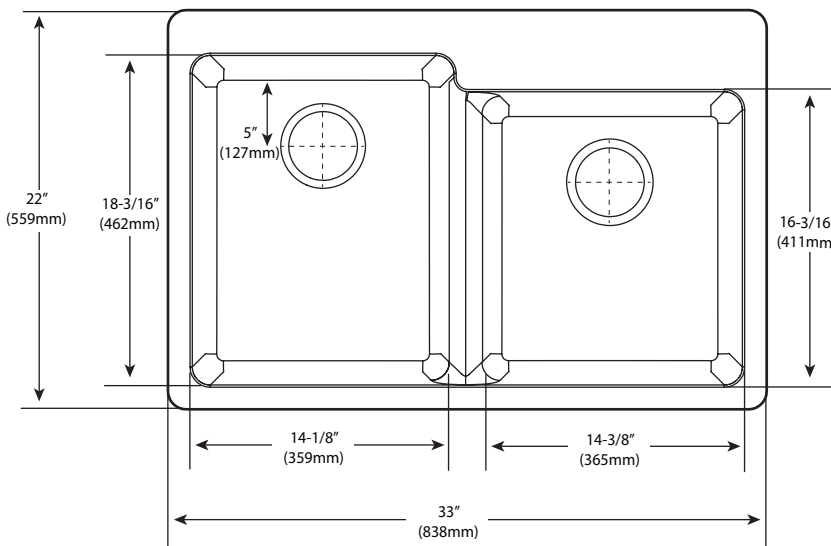

SINK DIMENSIONS

- Overall : 33" x 22" x 9-1/2"
- Bowl 1 : 14-1/8" x 18-3/16" x 9-1/2"
- Bowl 2 : 14-3/8" x 16-3/16" x 9-1/2"
- Drain Size: 3-5/8"
- Faucet Holes
 - 1-1/2" (38mm) diameter
 - 4" (102mm) center

CUT OUT DIMENSIONS

- 32-3/8" x 21-3/8" with 11/16" corner radius, tolerance of plus or minus 1-3/4" is acceptable

CRITICAL DIMENSIONS

(DO NOT SCALE)

MADE IN THE USA