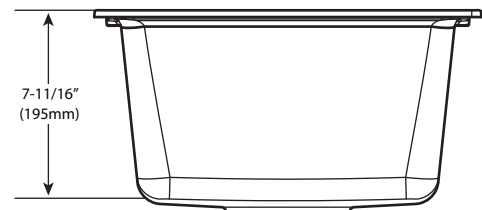

Model Number	Color	Depth-Inches
GGB3018B	Black	7-11/16"
GGR3018B	White	7-11/16"
GGM3018B	Gray	7-11/16"
GGW3018B	Mocha	7-11/16"

SINK DESCRIPTION

- Granite Series Single Bowl Sink
- Dual Mount
- (5) Pre-Scored Holes

SINK DIMENSIONS

- Overall: 15-3/4" x 15-3/4" x 7-11/16"
- Bowl: 13-1/8" x 13-1/8" x 7-11/16"
- Drain Size: 3-1/2"
- Faucet Holes
 - 1-1/2" (38mm) diameter
 - 4" (102mm) center

CUT OUT DIMENSIONS

- 15-1/8" x 15-1/8" with 3/8" corner radius, tolerance of plus or minus 1-3/4" is acceptable

CRITICAL DIMENSIONS

(DO NOT SCALE)

MADE IN THE USA