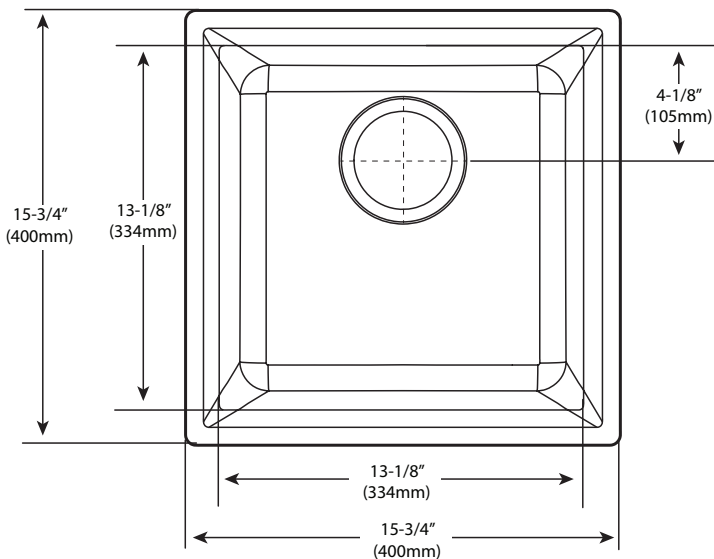

Model Number	Color	Depth-Inches
GGB3018B	Black	7-11/16"
GGR3018B	White	7-11/16"
GGM3018B	Gray	7-11/16"
GGW3018B	Mocha	7-11/16"

SINK DESCRIPTION

- Granite Series Single Bowl Sink
- Dual Mount
- (5) Pre-Scored Holes

SINK DIMENSIONS

- Overall: 15-3/4" x 15-3/4" x 7-11/16"
- Bowl: 13-1/8" x 13-1/8" x 7-11/16"
- Drain Size: 3-1/2"
- Faucet Holes
 - 1-1/2" (38mm) diameter
 - 4" (102mm) center

CUT OUT DIMENSIONS

- 15-1/8" x 15-1/8" with 3/8" corner radius, tolerance of plus or minus 1-3/4" is acceptable

CRITICAL DIMENSIONS

(DO NOT SCALE)

MADE IN THE USA