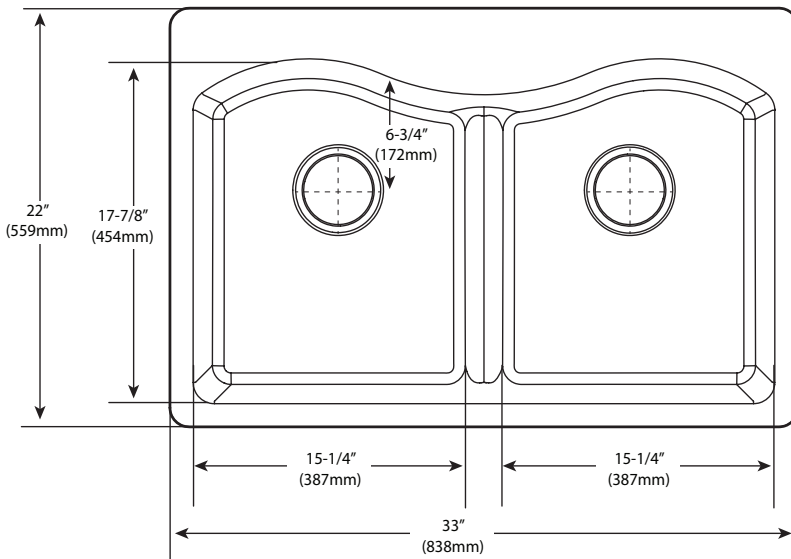

SINK DIMENSIONS

- Overall : 33" x 22" x 9-1/2"
- Bowl 1 : 15-1/4" x 17-7/8" x 9-1/2"
- Bowl 2 : 15-1/4" x 17-7/8" x 9-1/2"
- Drain Size: 3-5/8"
- Faucet Holes
 - 1-1/2" (38mm) diameter
 - 4" (102mm) center

CUT OUT DIMENSIONS

- 32-3/8" x 21-3/8" with 11/16" corner radius, tolerance of plus or minus 1-3/4" is acceptable

CRITICAL DIMENSIONS

(DO NOT SCALE)

MADE IN THE USA