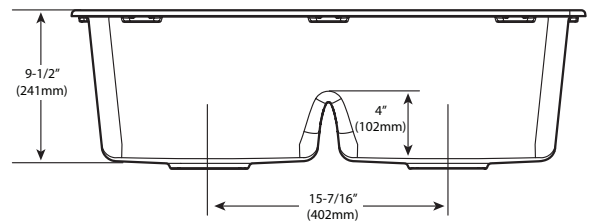

SINK DIMENSIONS

- Overall : 33" x 22" x 9-1/2"
- Bowl 1 : 15-1/4" x 17-7/8" x 9-1/2"
- Bowl 2 : 15-1/4" x 17-7/8" x 9-1/2"
- Drain Size: 3-5/8"
- Faucet Holes
 - 1-1/2" (38mm) diameter
 - 4" (102mm) center

CUT OUT DIMENSIONS

- 32-3/8" x 21-3/8" with 11/16" corner radius, tolerance of plus or minus 1-3/4" is acceptable

CRITICAL DIMENSIONS

(DO NOT SCALE)

MADE IN THE USA