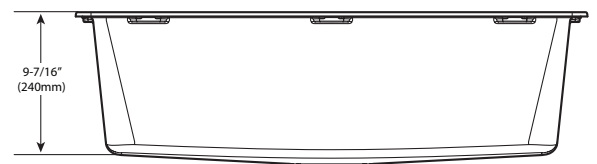

SINK DIMENSIONS

- Overall : 33" x 20-7/8" x 9-7/16"
- Bowl : 30-1/4" x 16-5/16" x 9-7/16"
- Drain Size: 3-1/2"
- Faucet Holes
 - 1-1/2" (38mm) diameter
 - 4" (102mm) center

CUT OUT DIMENSIONS

- 32-3/8" x 20-1/4" with 11/16" corner radius, tolerance of plus or minus 1-3/4" is acceptable

CRITICAL DIMENSIONS

(DO NOT SCALE)

MADE IN THE **USA**