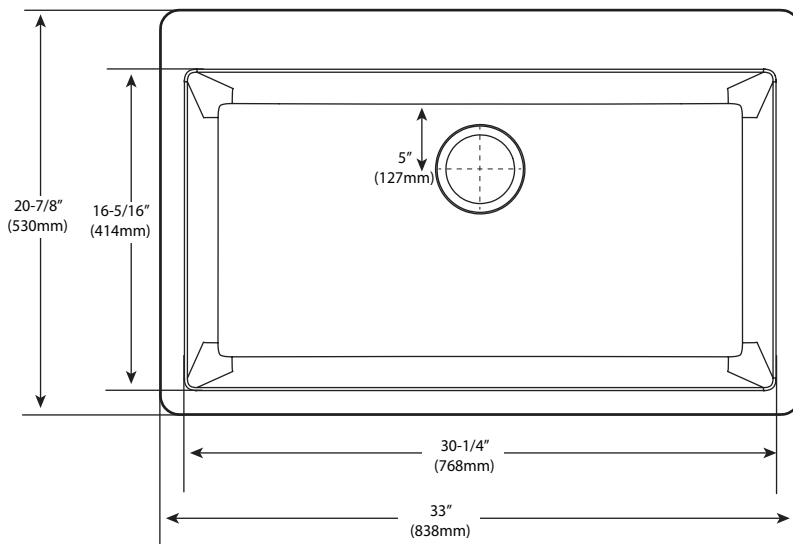

Model Number	Color	Depth-Inches
GGB3026B	Black	9-7/16"
GGR3026B	White	9-7/16"
GGM3026B	Gray	9-7/16"
GGW3026B	Mocha	9-7/16"

SINK DESCRIPTION

- Granite Series Single Bowl Sink
- Dual Mount
- (5) Pre-Scored Holes

SINK DIMENSIONS

- Overall : 33" x 20-7/8" x 9-7/16"
- Bowl : 30-1/4" x 16-5/16" x 9-7/16"
- Drain Size: 3-1/2"
- Faucet Holes
 - 1-1/2" (38mm) diameter
 - 4" (102mm) center

CUT OUT DIMENSIONS

- 32-3/8" x 20-1/4" with 11/16" corner radius, tolerance of plus or minus 1-3/4" is acceptable

CRITICAL DIMENSIONS

(DO NOT SCALE)

MADE IN THE **USA**