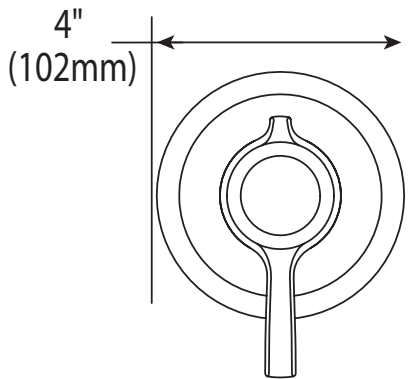

DESCRIPTION

- Metal construction with various finishes identified by suffix
- For use with S3600 3/4" volume control valve

OPERATION

- Lever style handle operation

CARTRIDGE

- 130157 volume ceramic disk cartridge design

FLARA™
Single Function Flow Valve Trim

Models: TS4202 series

Valve: S3600 (sold separately)

CRITICAL DIMENSIONS

(DO NOT SCALE)