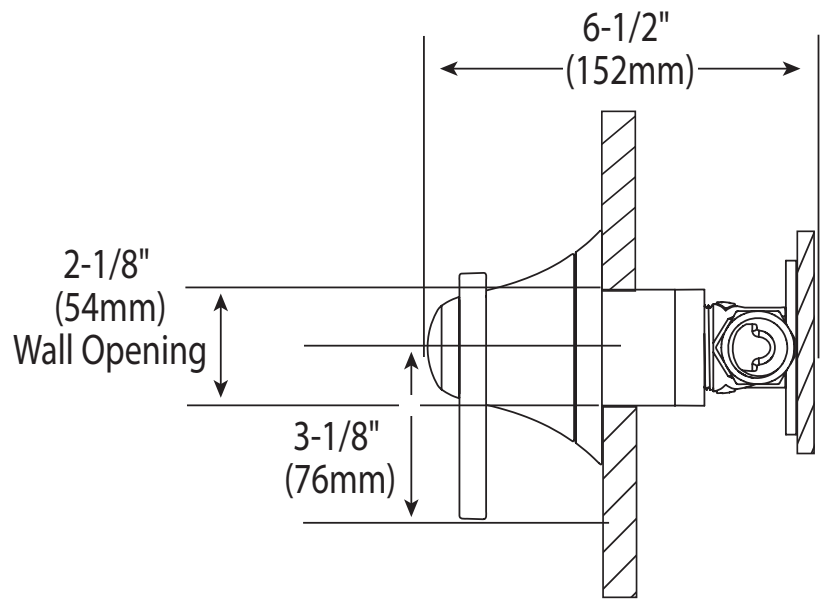

DESCRIPTION

- Metal construction with various finishes identified by suffix
- For use with S3600 3/4" volume control valve

OPERATION

- Lever style handle operation

CARTRIDGE

- 130157 volume ceramic disk cartridge design

FLARA™
Single Function Flow Valve Trim

Models: TS4202 series

Valve: S3600 (sold separately)

CRITICAL DIMENSIONS

(DO NOT SCALE)