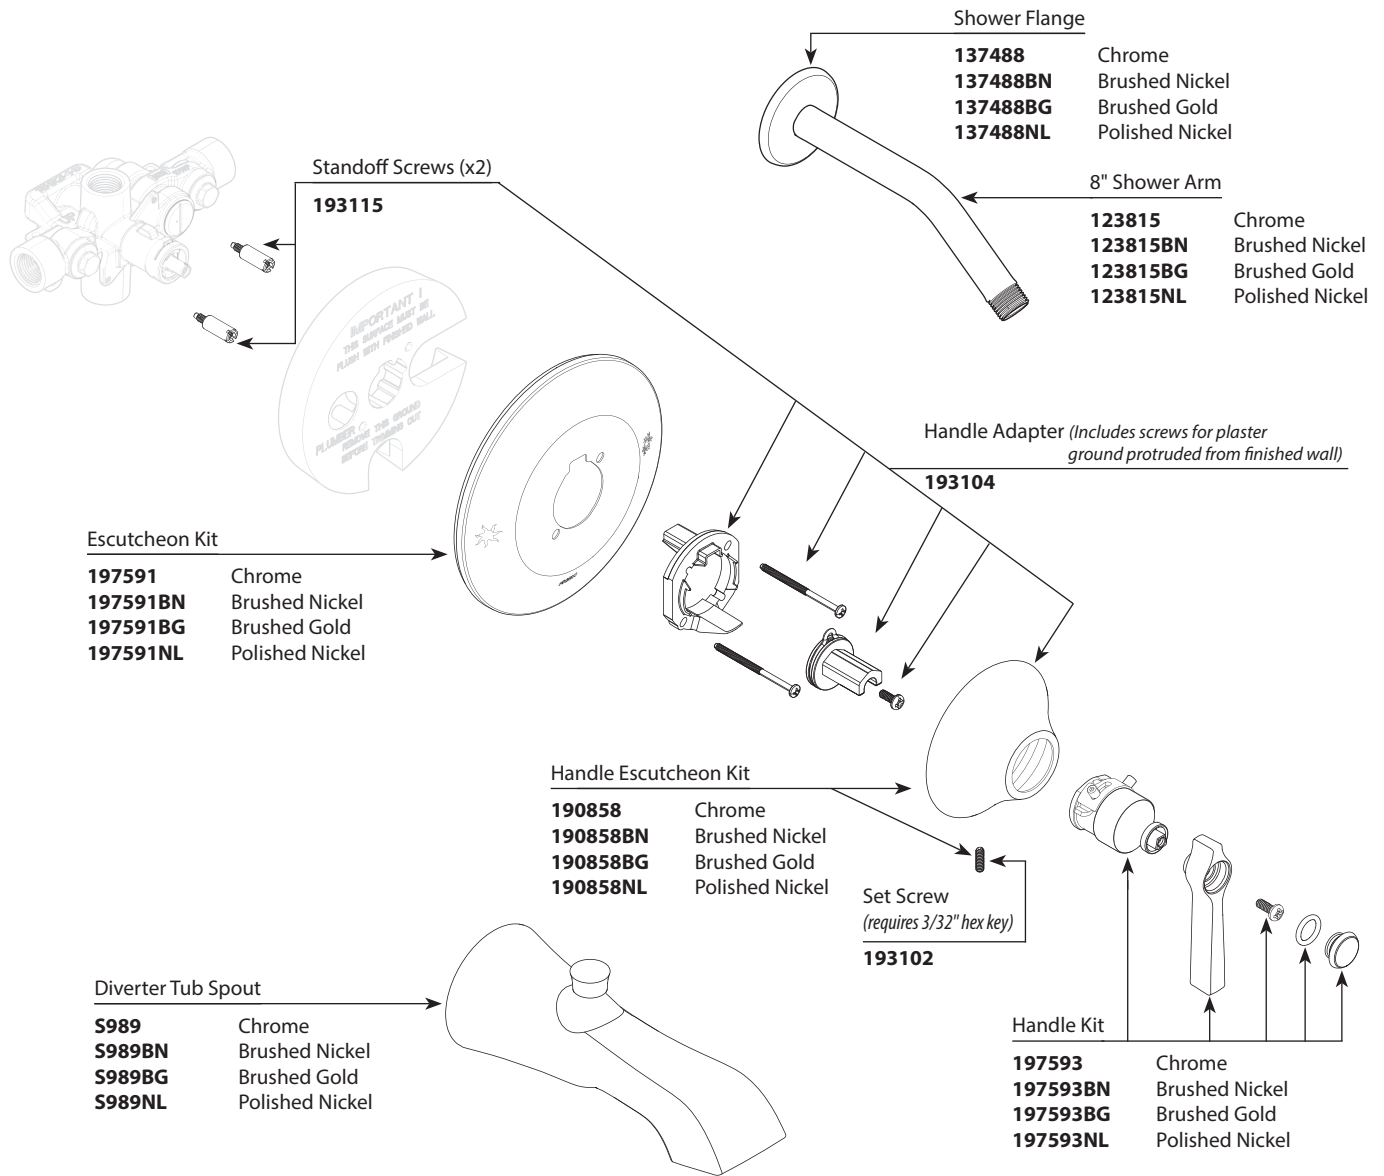

- Order by Part Number
- Trim can be used with 3500 series valve

FLARA™			
Single-Handle Moentrol® Trim			
<u>Valve Trim Only</u>	<u>Shower Trim Only</u>	<u>Tub Shower Trim</u>	<u>Finish</u>
TS3911	TS3912NH	TS3913NH	Chrome
TS3911BN	TS3912NHBN	TS3913NHBN	Brushed Nickel
TS3911BG	TS3912NHBG	TS3913NHBG	Brushed Gold
TS3911NL	TS3912NHNL	TS3913NHNL	Polished Nickel

NH = No Shower Head

Optional Handle Extension Kit

193112