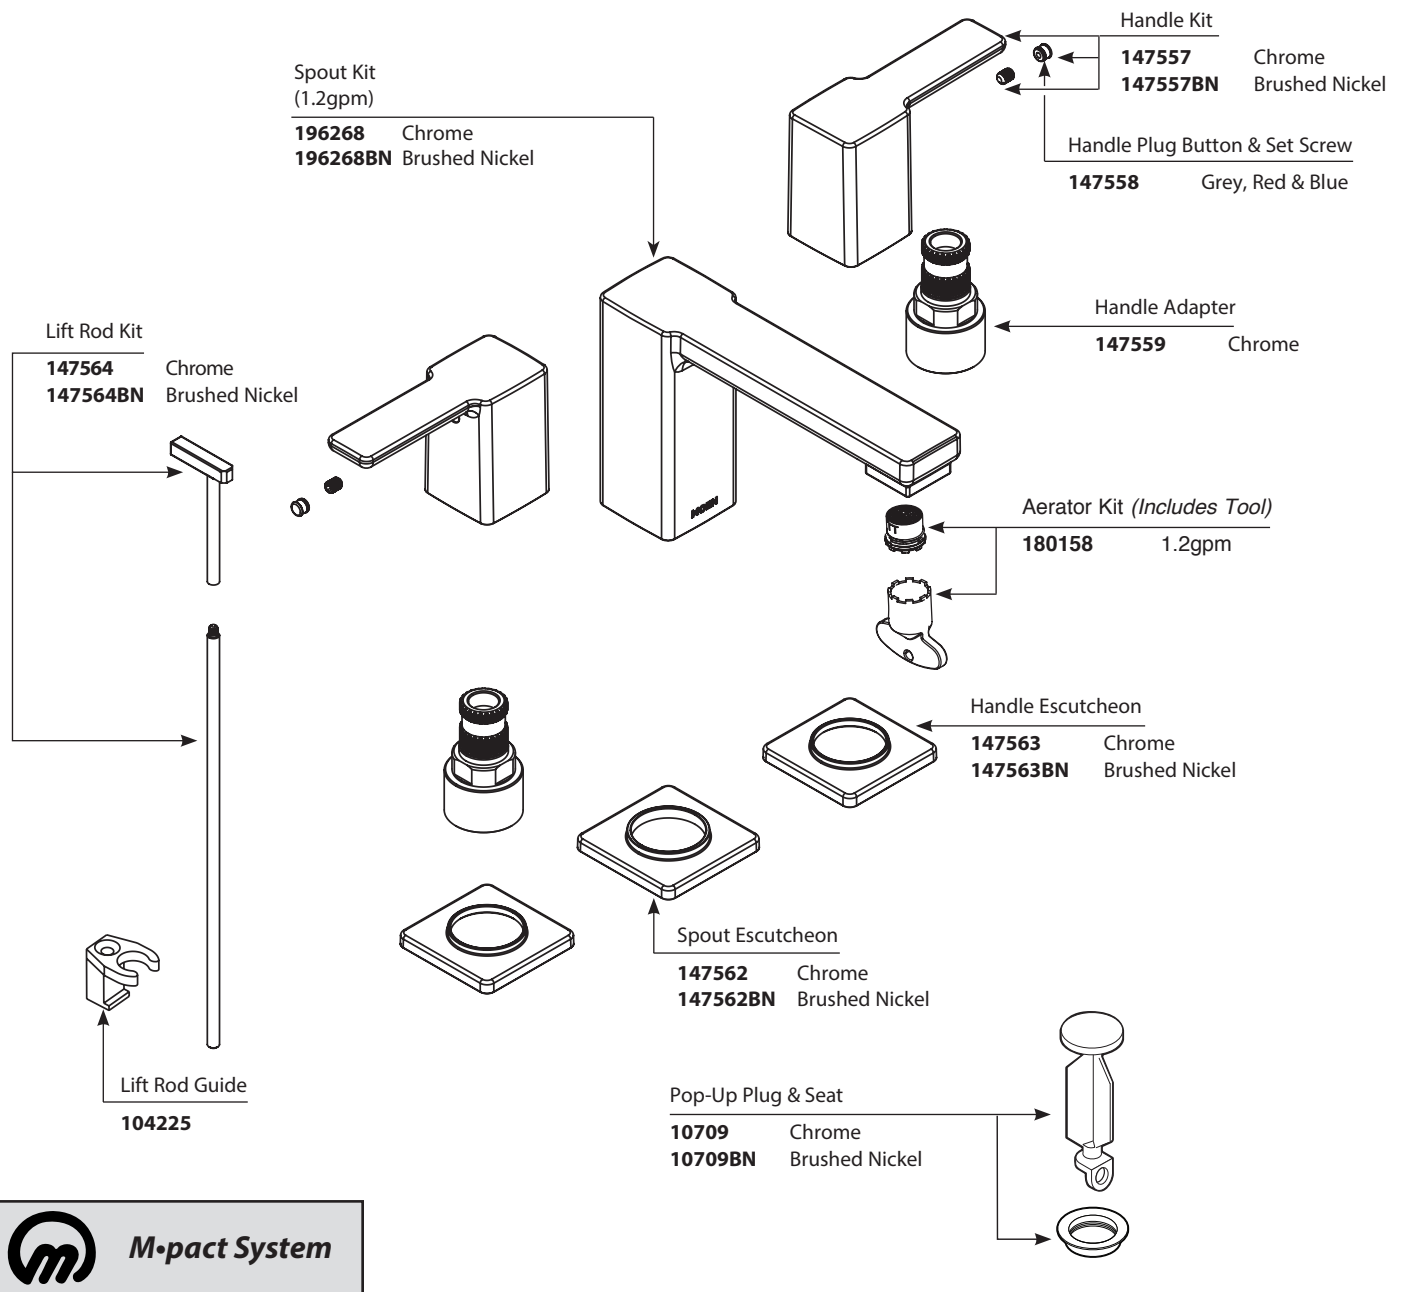

MOEN®

■ Order by Part Number

■ Valve: 9000, 69000

Illustrated Parts

90 DEGREE™ Two-Handle Widespread Trim		
MODEL	HANDLE	FINISH
TS6721	Lever	Chrome
TS6721BN	Lever	Brushed Nickel

TO ORDER PARTS CALL: 1-800-BUY-MOEN
www.moen.com