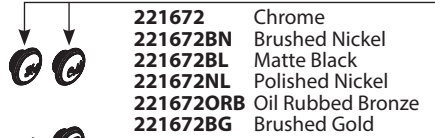

■ Order by Part Number

Illustrated Parts

Weymouth™ Posi-Temp® with Integral Diverter Single-Handle Trim

MODEL	FINISH
TS32100	Chrome
TS32100BN	Brushed Nickel
TS32100BL	Matte Black
TS32100NL	Polished Nickel
TS32100ORB	Oil Rubbed Bronze
TS32100BG	Brushed Gold

Porcelain Caps
154285

- 221672** Chrome
221672BN Brushed Nickel
221672BL Matte Black
221672NL Polished Nickel
221672ORB Oil Rubbed Bronze
221672BG Brushed Gold

Finished Handle Caps (Arrow)

- 221673** Chrome
221673BN Brushed Nickel
221673BL Matte Black
221673NL Polished Nickel
221673ORB Oil Rubbed Bronze
221673BG Brushed Gold