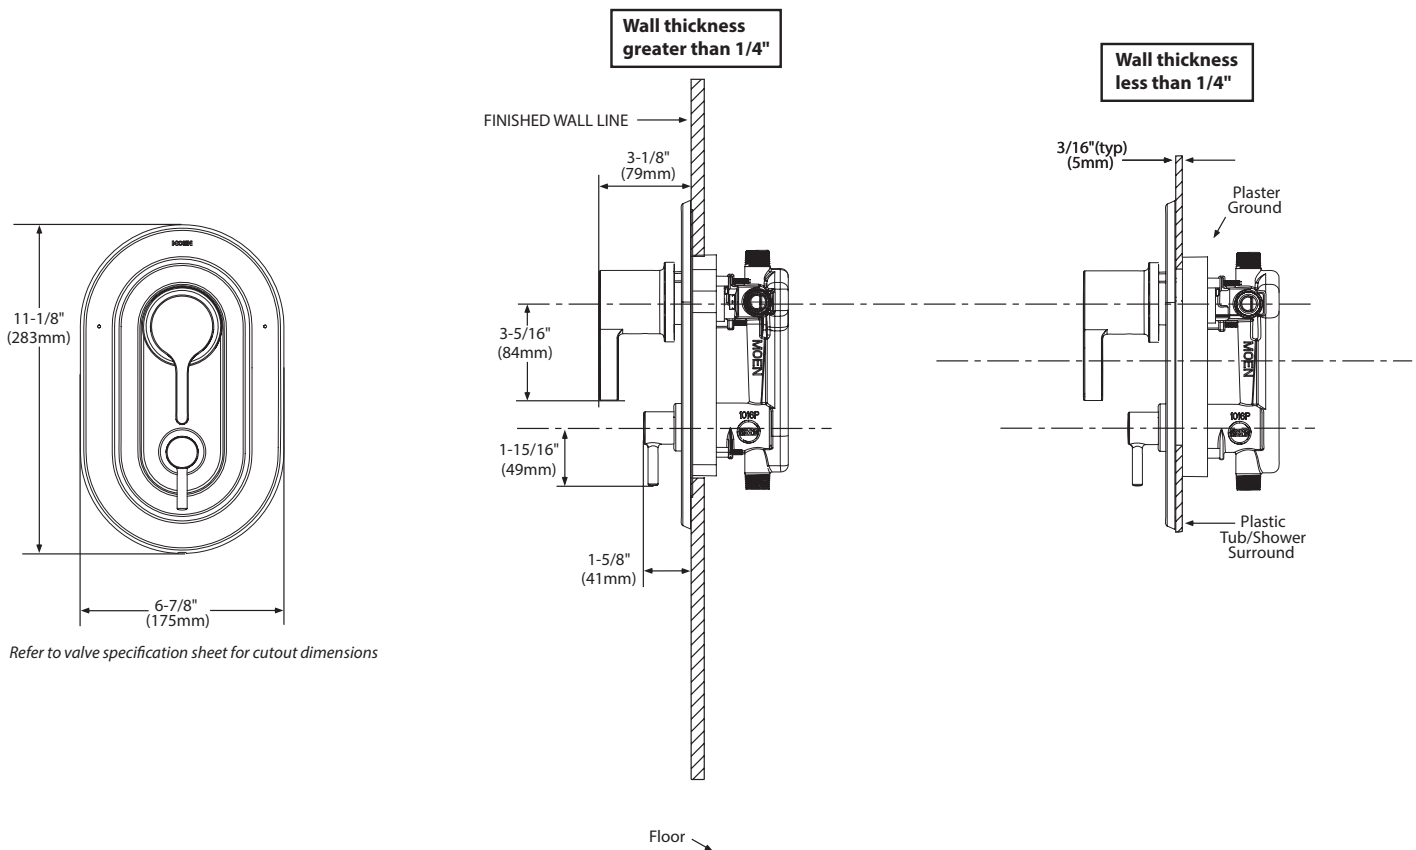

## OPERATION

- Temperature operates through an 270° arc of handle travel (full cold to full hot)
- Adjustable temperature limit stop to control maximum hot water temperature
- 90° rotation of transfer valve handle with stops
- Pressure balancing mechanism maintains selected discharge temperature to  $\pm 3^\circ$

## STANDARDS

- Third party certified to ASME A112.18.1/CSA B-125.1
- ADA  for lever handles

## VICHY™ POSI-TEMP® with Built-In 3 Function Transfer Valve Trim

**Models:** T2660 series  
**Fits Valves:** 2521  
 2551  
 2571  
 2581

## **CRITICAL DIMENSIONS** (DO NOT SCALE)