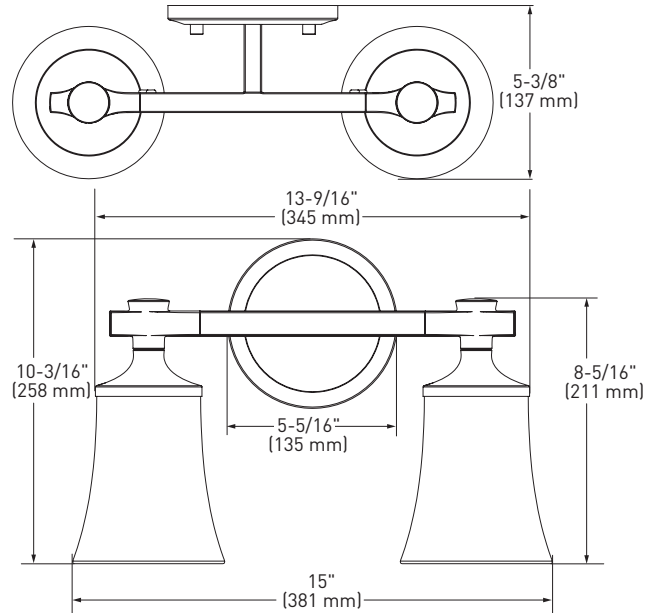

Flara™ Technical Specification

YB0362

2-Globe Light Fixture

Dimensions:

Product Information:

Stock Numbers: YB0362CH – CHROME
YB0362BN – BRUSHED NICKEL
YB0362NL – NICKEL

Globe Service Kit: YB0369

Materials: Zinc, glass

Voltage: 120v

Bulb: 100w max (not included); medium base

Listed: ETL Listed for damp location

Important Notes: Turn off power during installation. Do not connect or disconnect under load.

Cleaning Notes: Clean only with a soft damp cloth. Do not use commercial or abrasive cleaners.