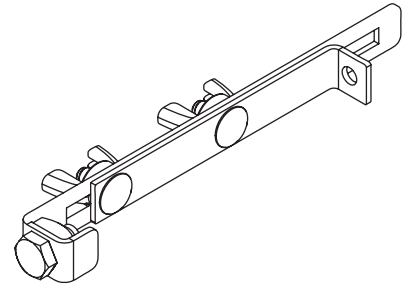

DESCRIPTION

- Extension kit designed to bridge gap between faucet lift rod and sink drain assembly
- Adjustable
- Metallic construction
- Wing nuts to allow for simple setting of desired range
- Pivot rod and perforated strap are not included

WARRANTY

- 1 year limited warranty on manufacturer's defects to the original consumer purchaser

Pivot Rod Extension Linkage

Model: 98085

CRITICAL DIMENSIONS

(DO NOT SCALE)