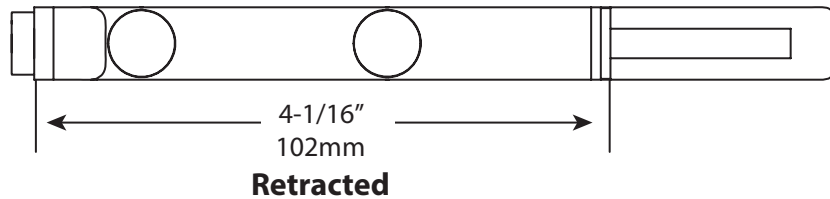

DESCRIPTION

- Extension kit designed to bridge gap between faucet lift rod and sink drain assembly
- Adjustable
- Metallic construction
- Wing nuts to allow for simple setting of desired range
- Pivot rod and perforated strap are not included

WARRANTY

- 1 year limited warranty on manufacturer's defects to the original consumer purchaser

Pivot Rod Extension Linkage

Model: 98085

CRITICAL DIMENSIONS

(DO NOT SCALE)