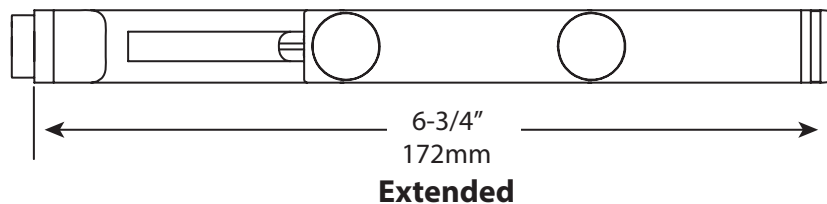

DESCRIPTION

- Extension kit designed to bridge gap between faucet lift rod and sink drain assembly
- Adjustable
- Metallic construction
- Wing nuts to allow for simple setting of desired range
- Pivot rod and perforated strap are not included

WARRANTY

- 1 year limited warranty on manufacturer's defects to the original consumer purchaser

Pivot Rod Extension Linkage

Model: 98085

CRITICAL DIMENSIONS

(DO NOT SCALE)