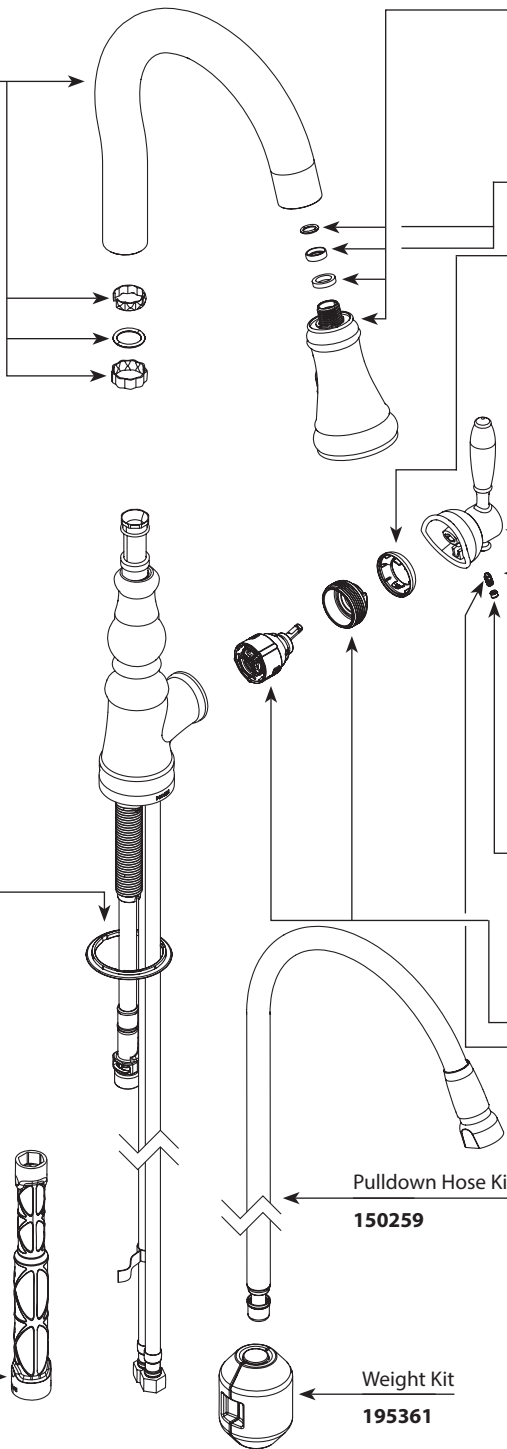

Spout Kit

- 195363** Chrome
- 195363SRS** Spot Resist Stainless
- 195363ORB** Oil Rubbed Bronze
- 195363BG** Brushed Gold
- 195363NL** Polished Nickel
- 195363BL** Matte Black

OPTIONAL

Hose Guide
(Sold Separately)

Handle Dome

- 160660** Chrome
- 160660SRS** Spot Resist Stainless
- 160660ORB** Oil Rubbed Bronze
- 160660BG** Brushed Gold
- 160660NL** Polished Nickel
- 160660BL** Matte Black

Handle Cap (Ceramic)

195366

Plug Button

- 152859** Chrome
- 152859CSL** Stainless (Use for SRS)
- 152859ORB** Oil Rubbed Bronze
- 152859BG** Brushed Gold
- 152859NL** Polished Nickel
- 152859BL** Matte Black

Cartridge, Cartridge Nut and Set Screw

160657

Set Screw (Requires 3/32" set screw)

155023

Pulldown Hose Kit

150259

Weight Kit

195361

MOEN, S73004, 300009146