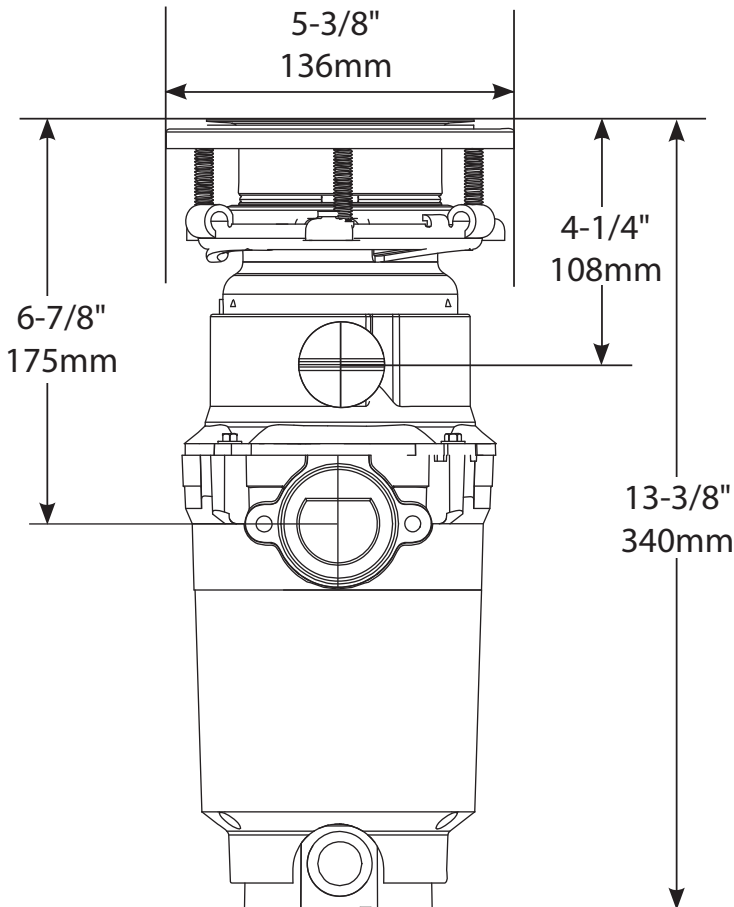

Included Components

- GT50c Disposal Unit with Universal Xpress Mount™
- Pre-installed Power Cord, Hardwire Capable
- Removable Splash Guard
- Drain Stopper and Polished Stainless Steel Sink Flange
- Drain Elbow and Mounting Assembly
- Simple Snap tool
- Dishwasher inlet
- Unjamming wrench

Warranty & Assurance

- 5 year limited warranty with in-home service
- Safe for use with properly sized septic systems

Critical Dimensions

Specification Detail

Specification Detail	
Horsepower	1/2 HP
Feed Type	Continuous
On/Off Controls	Wall Switch
Motor Type	Permanent Magnet Motor
RPM (Revolutions Per Minute)	1900
Weight	7.75 lbs. / 3.5 kg
Volts	115
Hz/Amps	60/4.5
Drain Connection Size	1 1/2" / 38mm
Dishwasher Connection Size	7/8" / 22mm
Maximum Sink Thickness	1/2" / 13mm
Sink Drain Flange Finish	Stainless Steel
Grind Component Material	Galvanized Steel
Grind Chamber Material	Corrosion Proof Glass Filled Polyester and Nylon