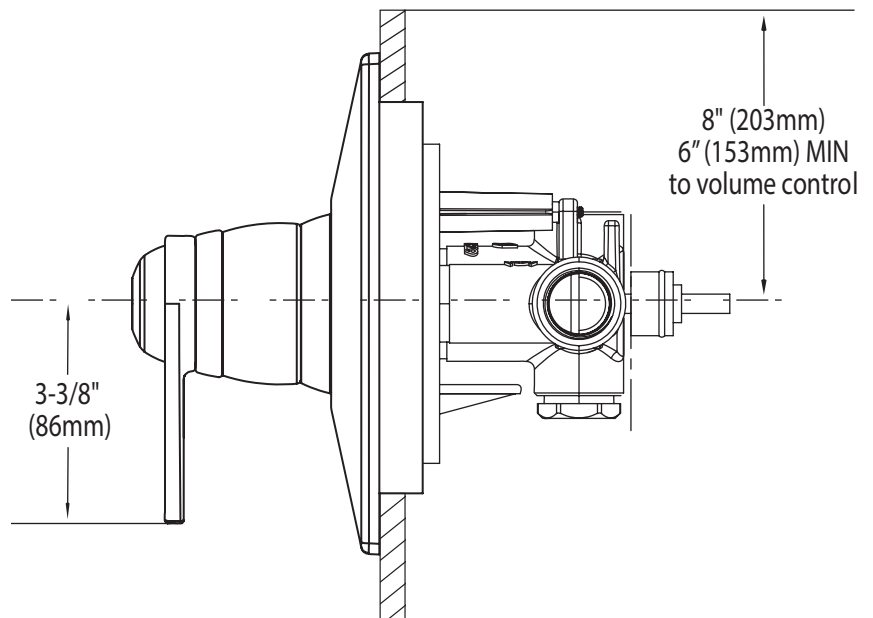

FAUCET DESCRIPTION

- Metal construction with chrome finish
- For use with S3371, 3/4" thermostatic valve (sold separately)
- Pairs with TS9712 volume control valve trim and S3600 volume control valve (sold separately)

OPERATION

- Flow lever operates counterclockwise through a 90° arc with shut off at 6 o'clock and maximum flow at the 3 o'clock position, shut off in clockwise direction
- Temperature lever operates through a 340° arc with maximum cold at full clockwise rotation and maximum hot at full counterclockwise rotation
- Safety stop preset temperature at 105°F (41°C)
- Safety stop override allows maximum temperature at 120°F (49°C)
- Factory established temperature range from 70°F (21°C) to 120°F (49°C)

VIA™
3/4" Thermostatic Shower Trim

Models: TS9711 - Valve Trim only

Valve Models: S3371 (sold separately)

CRITICAL DIMENSIONS
(DO NOT SCALE)