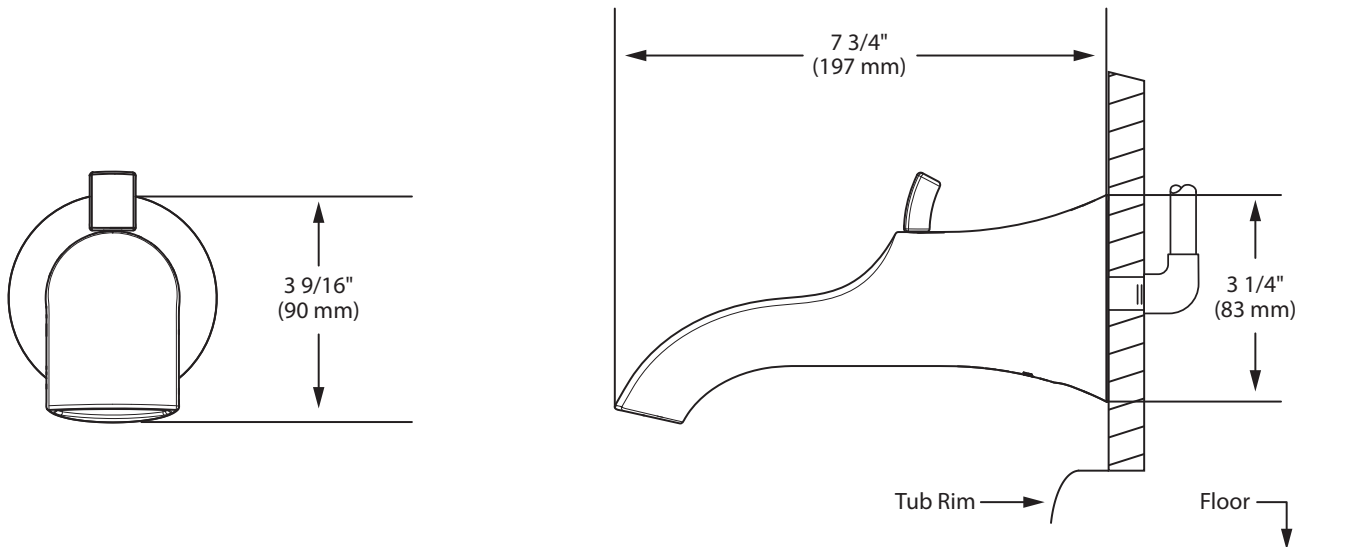

### DESCRIPTION

- Metal construction with various finishes identified by suffix
- Designed to be installed on a 1/2" pipe slip fit-CC connection

**DOUX™**  
**Diverter Tub Spout 1/2" Slip Fit**

**Models:** S3835 series

### **CRITICAL DIMENSIONS**

(DO NOT SCALE)