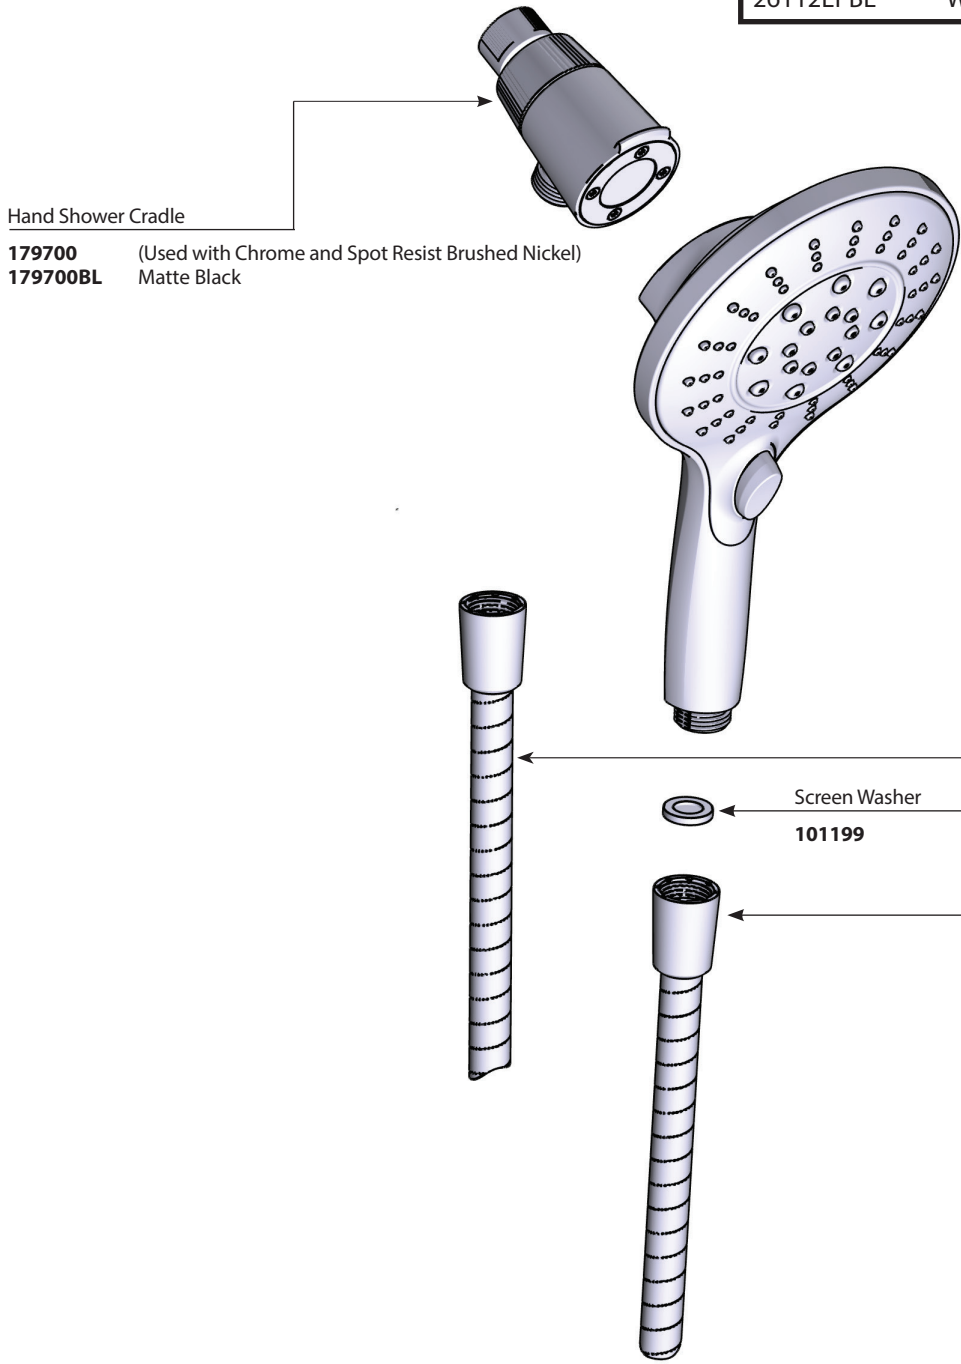

■ Order by Part Number

Engage™
Magnetix™ Rainshower Combo

<u>MODEL</u>	<u>TYPE</u>	<u>FINISH</u>
26112	Wand	Chrome
26112SRN	Wand	Spot Resist Brushed Nickel
26112BL	Wand	Matte Black
26112EP	Wand	Chrome
26112EPSRN	Wand	Spot Resist Brushed Nickel
26112EPBL	Wand	Matte Black

Hand Shower Cradle
179700 (Used with Chrome and Spot Resist Brushed Nickel)
179700BL Matte Black

60" Hose
170930 Chrome
170930SRN Spot Resist Brushed Nickel
202510BL Matte Black

Screen Washer
101199