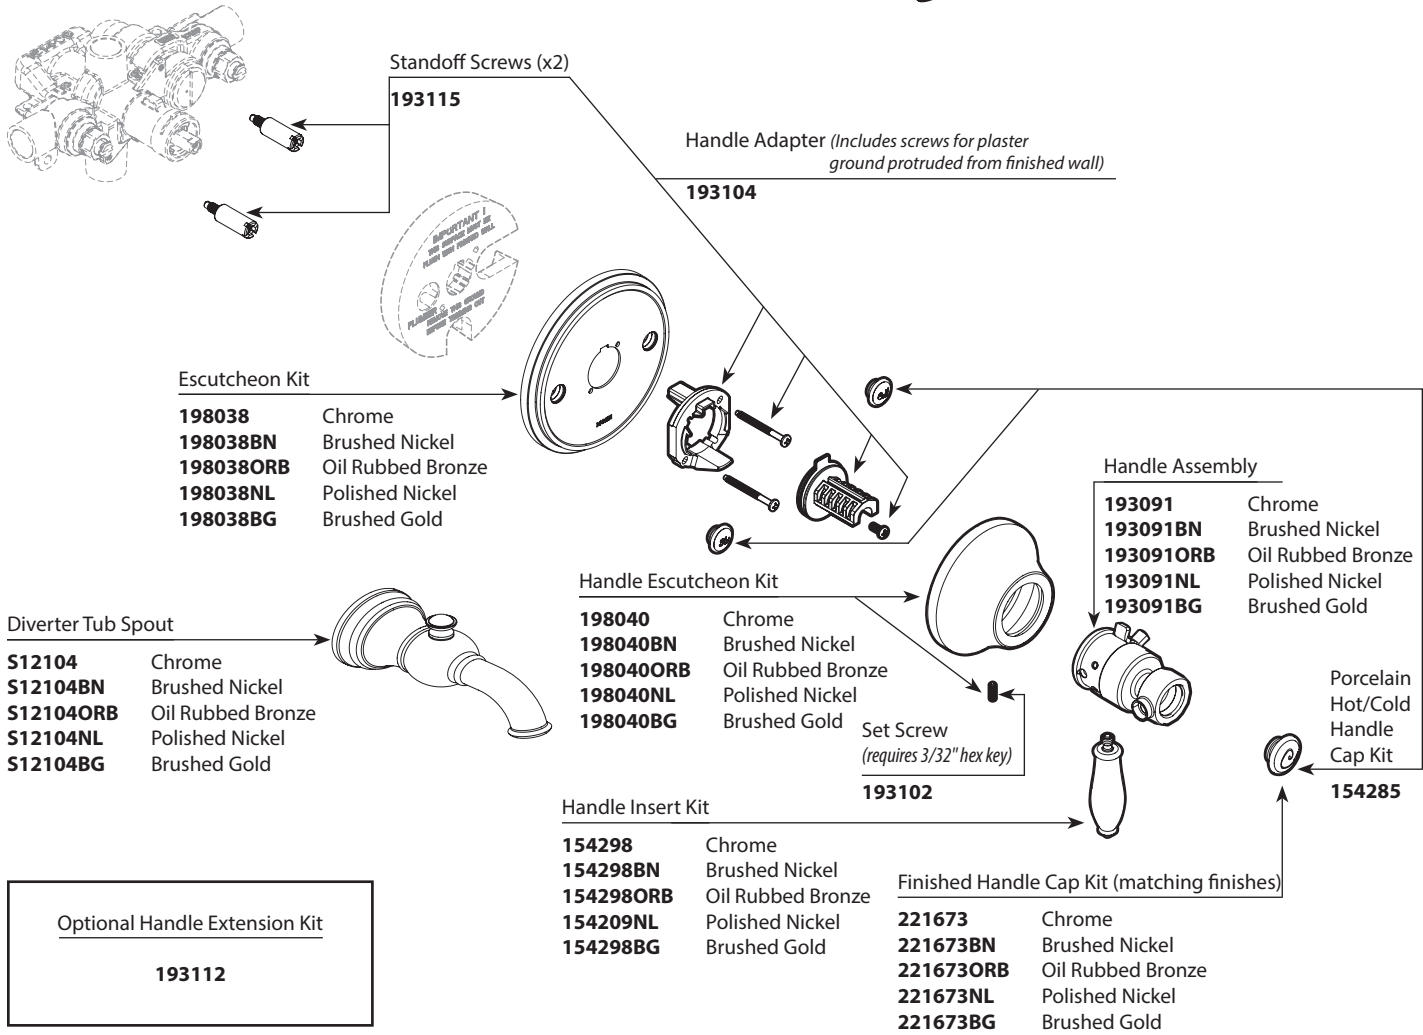

WEYMOUTH™ Single-Handle Moentrol® Trim			
<u>Valve Trim Only</u>	<u>Shower Trim Only</u>	<u>Tub Shower Trim</u>	<u>Finish</u>
TS33101	TS33102NH	TS33103NH	Chrome
TS33101BN	TS33102NHBN	TS33103NHBN	Brushed Nickel
TS33101ORB	TS33102NHORB	TS33103NHORB	Oil Rubbed Bronze
TS33101NL	TS33102NHNL	TS33103NHNL	Polished Nickel
TS33101BG	TS33102NHBG	TS33103NHBG	Brushed Gold
NH = No Shower Head			

- Order by Part Number
- Trim can be used with 3500 series valve

Finished Handle Cap Kit (Matching Finishes)

221672	Chrome
221672BN	Brushed Nickel
221672ORB	Oil Rubbed Bronze
221672NL	Polished Nickel
221672BG	Brushed Gold

Shower Arm and Flange

S113	Chrome
S113BN	Brushed Nickel
S113ORB	Oil Rubbed Bronze
S113NL	Polished Nickel
S113BG	Brushed Gold