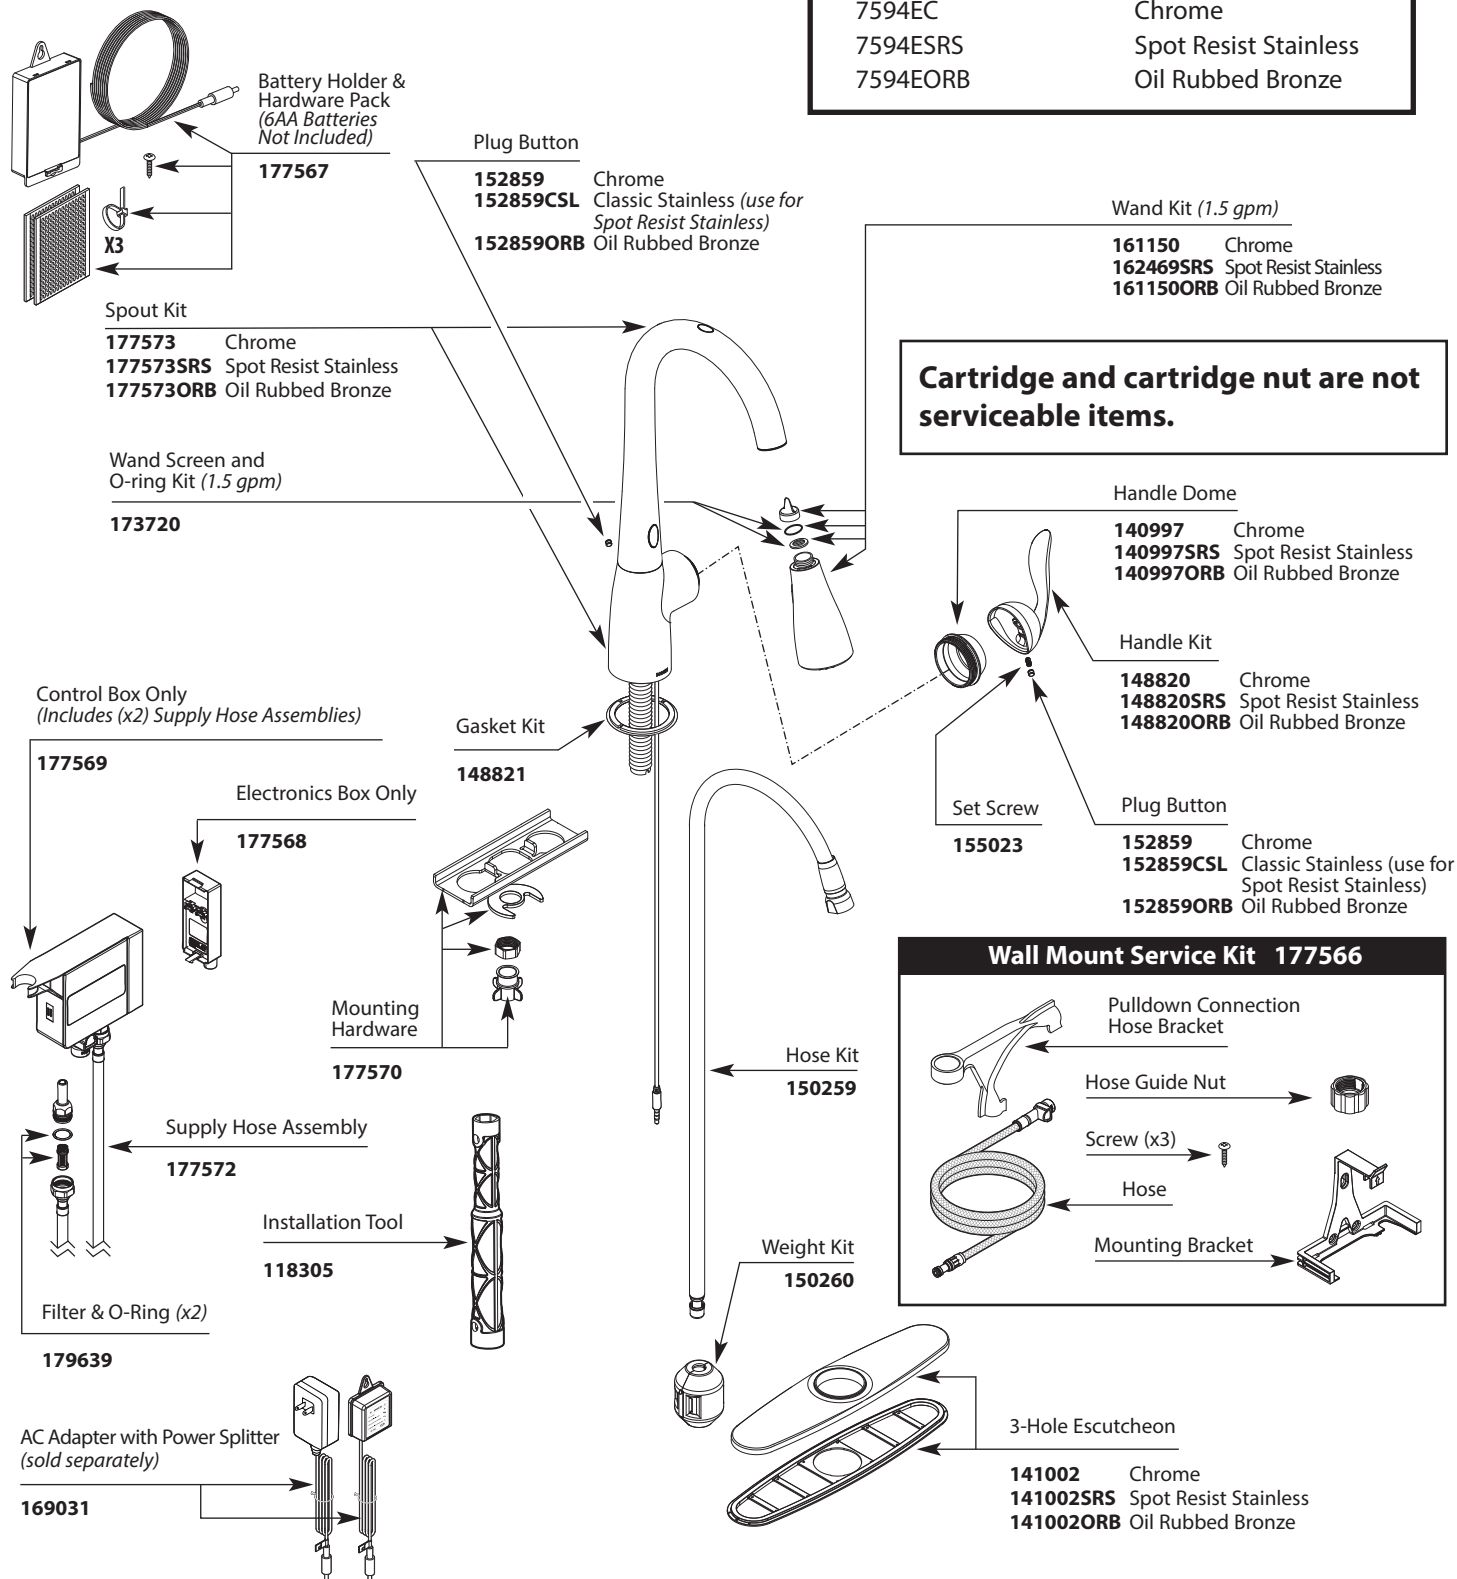

Buy it for looks. Buy it for life.®

Illustrated Parts

ARBOR™ with MOTIONSENSE™ Hands-Free, Single-Handle High Arc Pulldown Kitchen Faucet

MODELS

7594EC
7594ESRS
7594EORB

FINISH

Chrome
Spot Resist Stainless
Oil Rubbed Bronze

■ Order by Part Number

*There is more than 1 version of this model
Page down to identify the version you have*