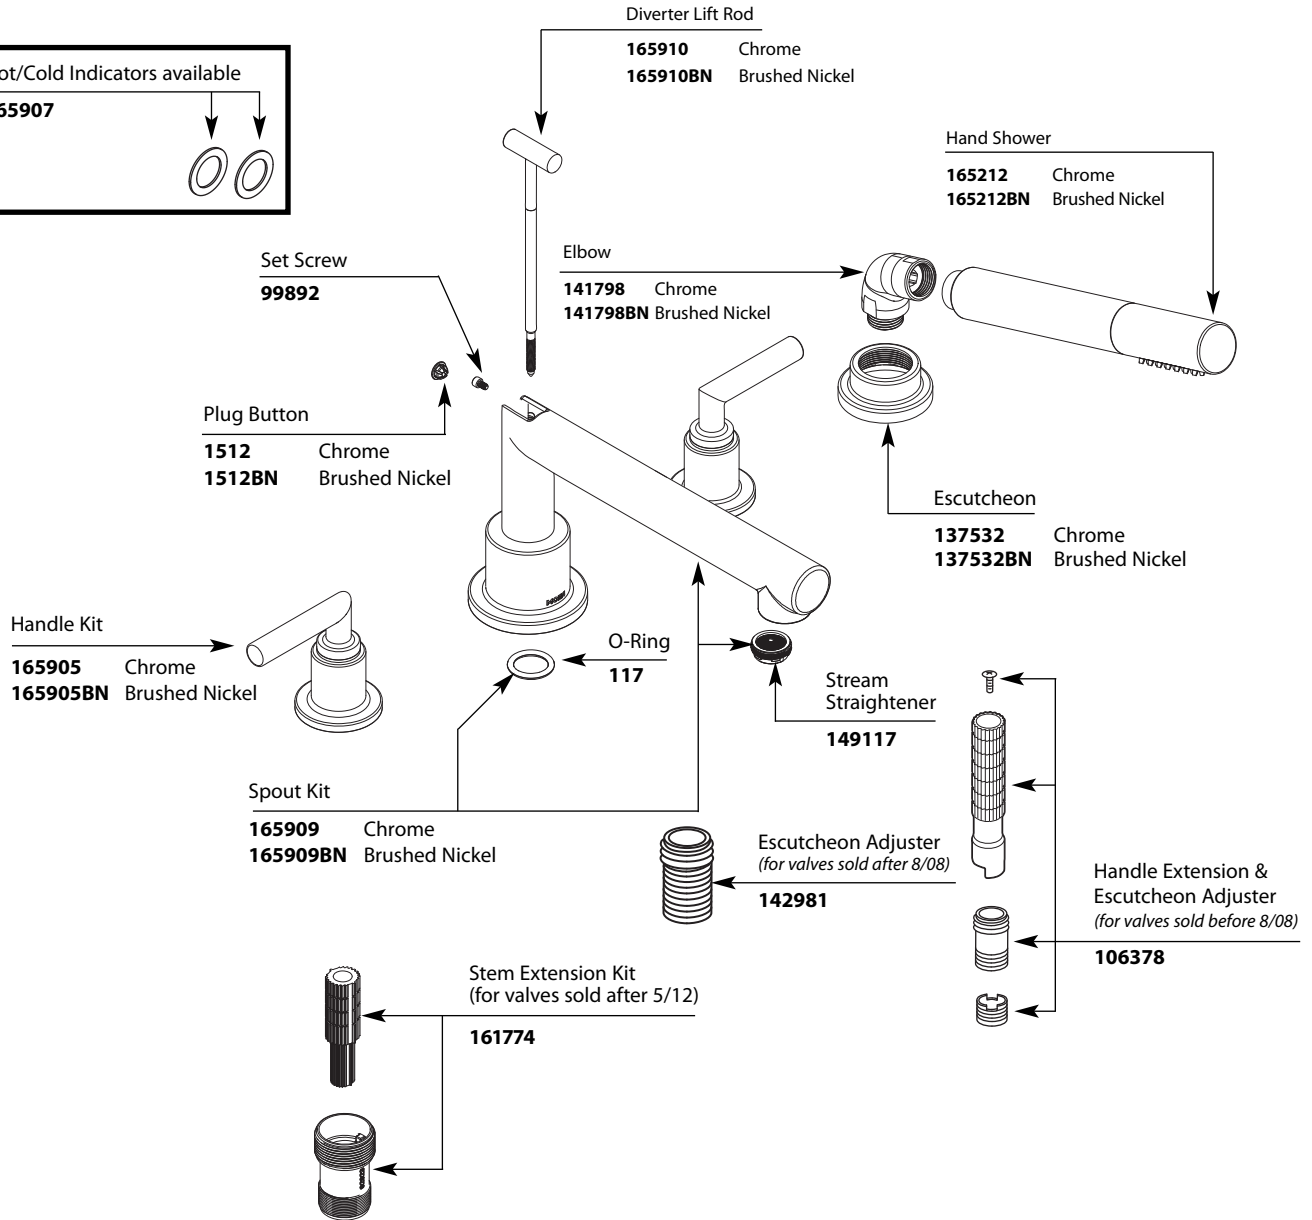

# Illustrated Parts

■ Order by Part Number

■ Trim can be used with 9796, 9797, 9792, or 9793 valves

ARRIS™ Two-Handle Roman Tub Trim		
<b>MODEL</b>	<b>TYPE</b>	<b>FINISH</b>
TS93004	Lever	Chrome
TS93004BN	Lever	Brushed Nickel