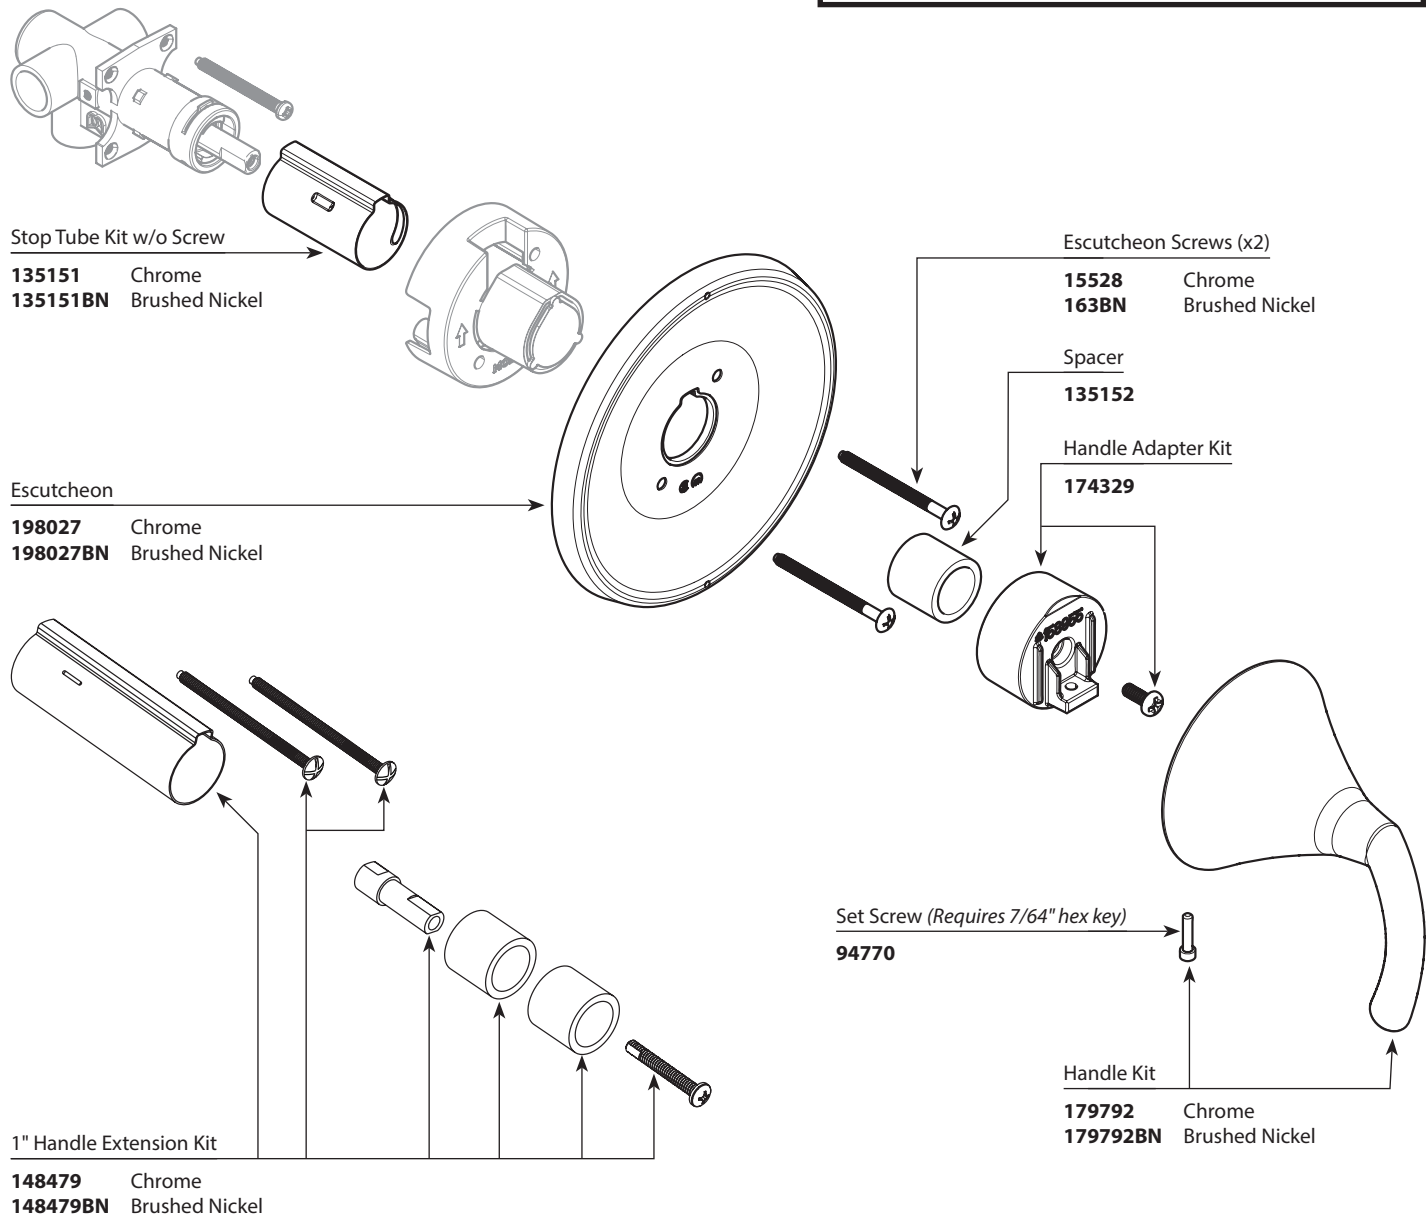

■ Order by Part Number

Illustrated Parts

GLYDE™		
Two/Three-Function Transfer Valve Trim Kit		
MODEL	HANDLE	FINISH
T2721	Lever	Chrome
T2721BN	Lever	Brushed Nickel

MOEN® ESPECIALLY FINISHED