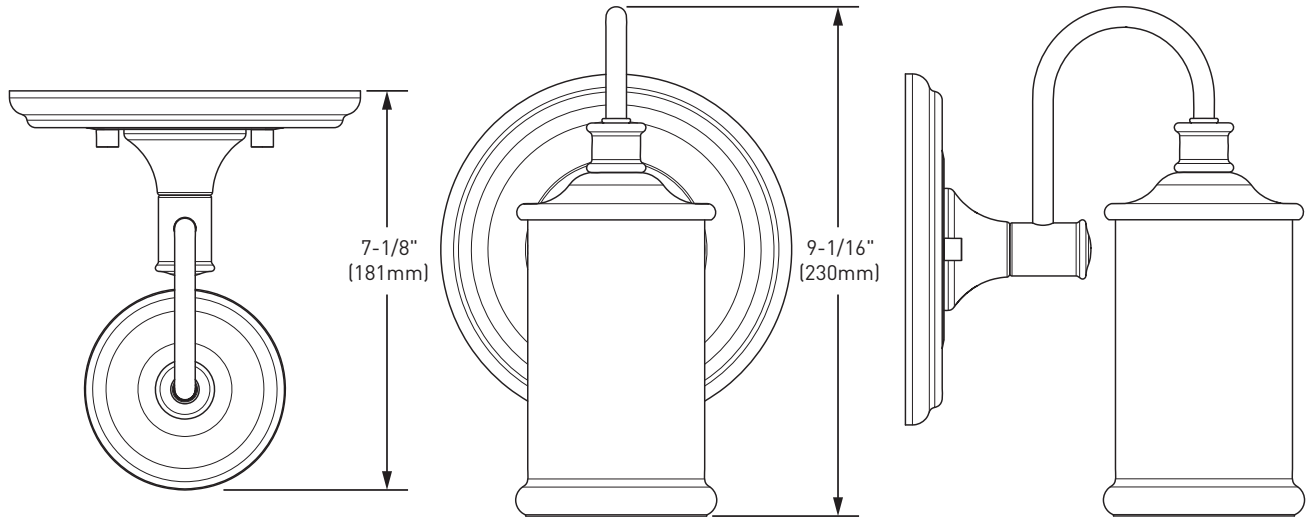

Belfield™ Technical Specification

YB6461

1-Globe Light Fixture

Dimensions:

Product Information:

Stock Numbers: YB6461CH – CHROME
YB6461BN – BRUSHED NICKEL
YB6461ORB – OIL RUBBED BRONZE
YB6461BL – MATTE BLACK
YB6461NL – POLISHED NICKEL

Globe Service Kit: YB6469

Materials: Steel, glass

Voltage: 120v

Bulb: 100w max (not included); medium base

Listed: ETL Listed for damp location

Important Notes: Turn off power during installation. Do not connect or disconnect under load.