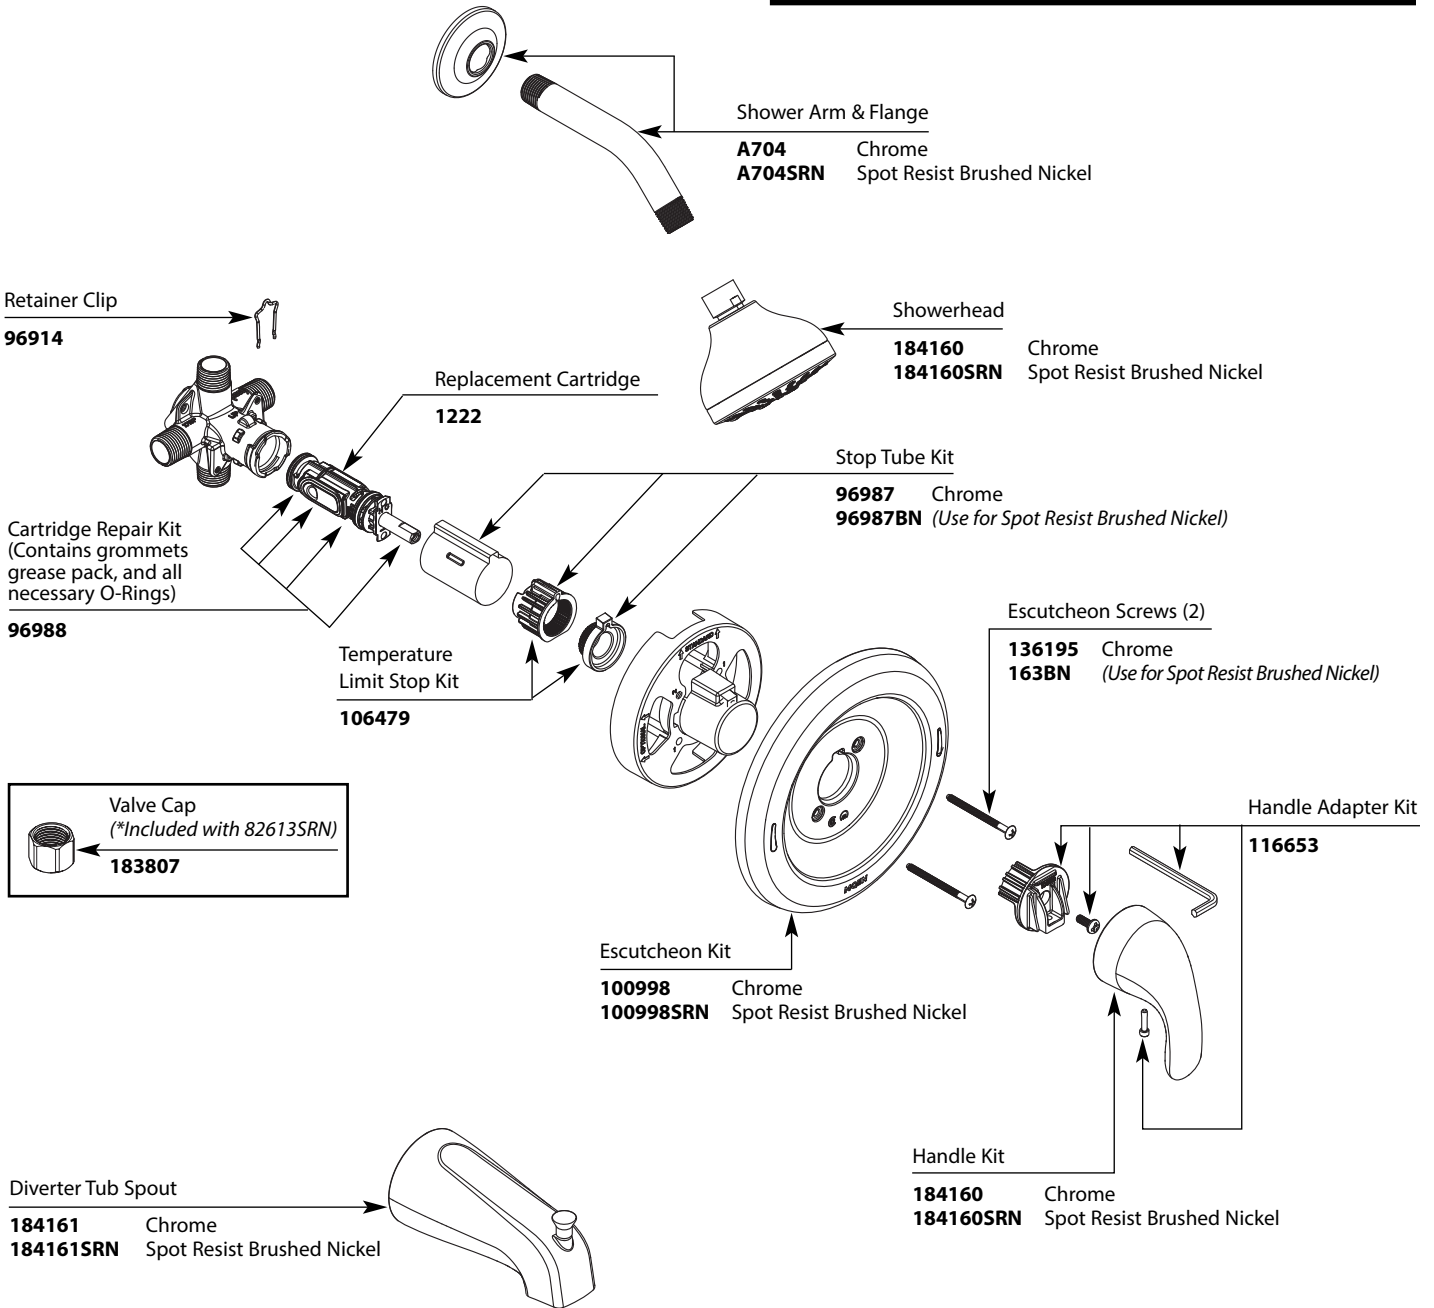

Buy it for looks. Buy it for life.®

Illustrated Parts

■ Order by Part Number

Adler™ Posi-Temp®		
Single-Handle Tub/Shower and Shower-Only		
MODEL	TYPE	FINISH
82603	Tub/Shower	Chrome
82603SRN	Tub/Shower	Spot Resist Brushed Nickel
82613SRN	Tub/Shower	Spot Resist Brushed Nickel
<i>(*Includes Valve Cap)</i>		
82604	Shower-Only	Chrome
82604SRN	Shower-Only	Spot Resist Brushed Nickel

TO ORDER PARTS CALL: 1-800-BUY-MOEN

www.moen.com