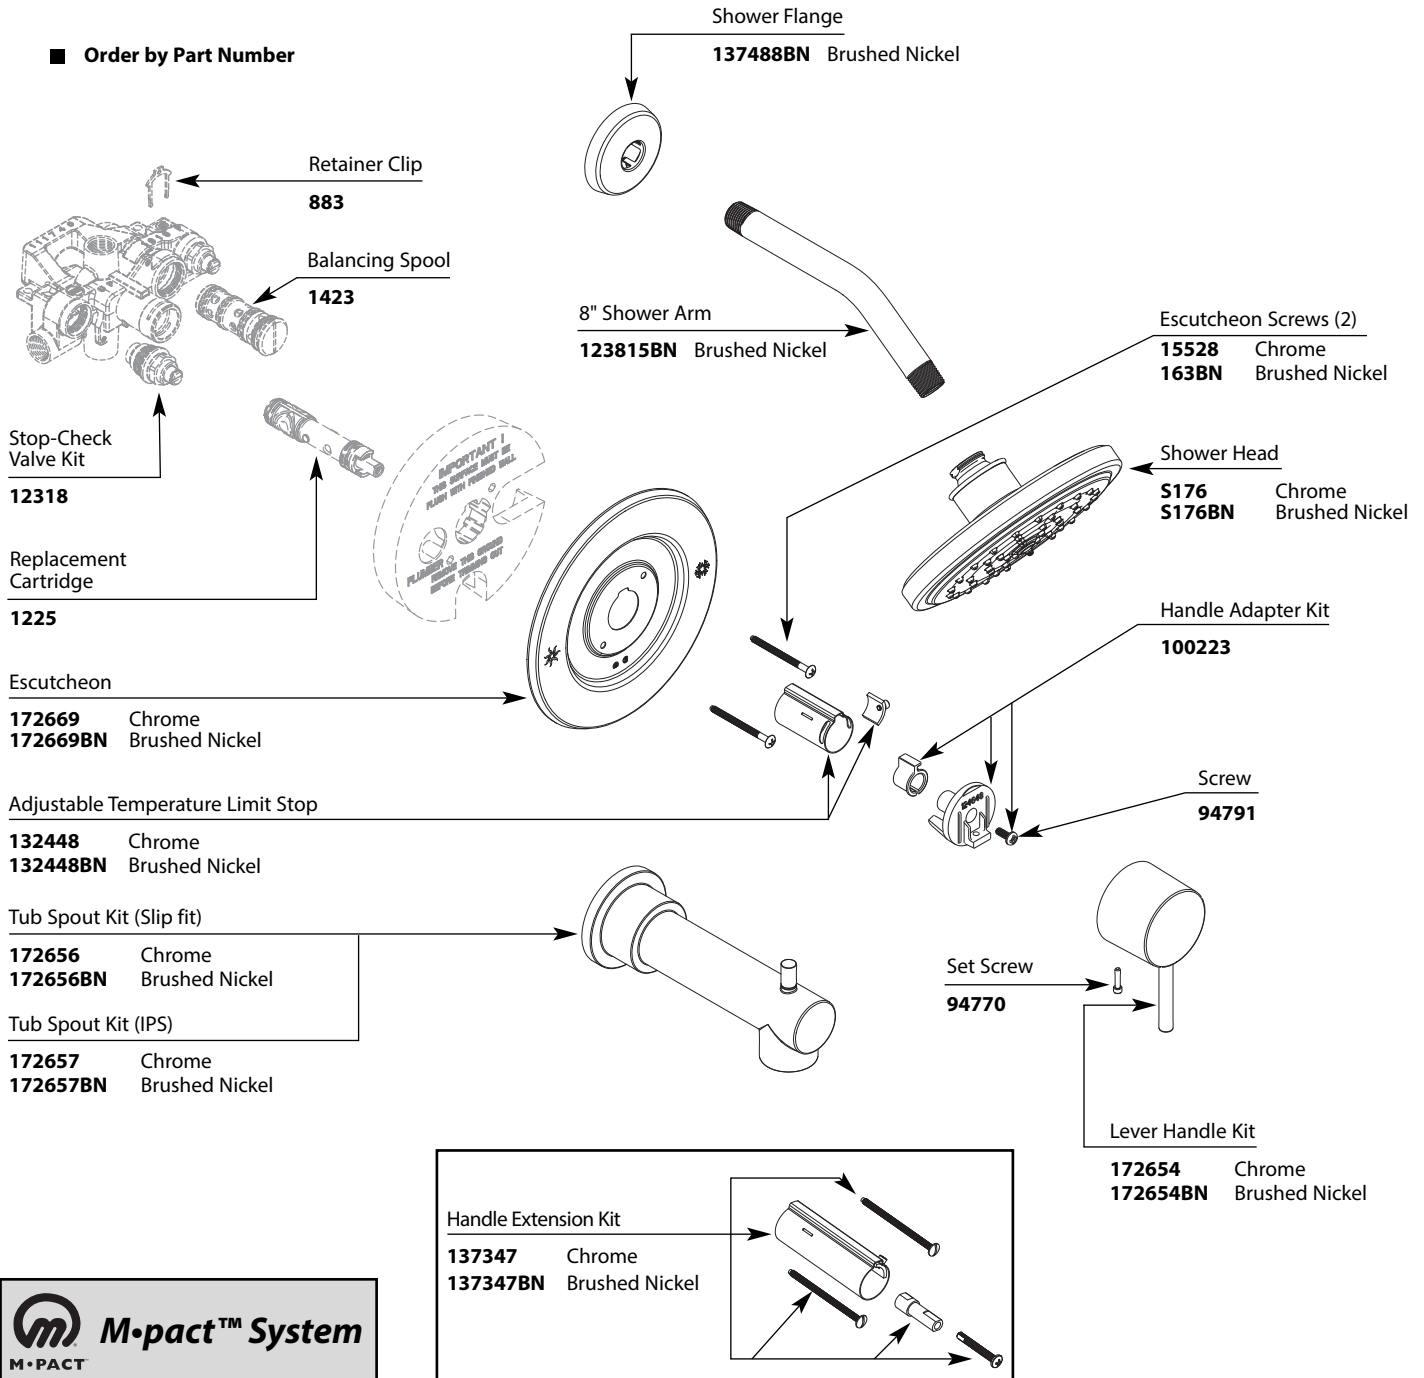

# Illustrated Parts

| Valve Trim |        |                | Shower Only |        |                | Tub & Shower |        |                |
|------------|--------|----------------|-------------|--------|----------------|--------------|--------|----------------|
| MODEL      | HANDLE | FINISH         | MODEL       | HANDLE | FINISH         | MODEL        | HANDLE | FINISH         |
| T3291      | Lever  | Chrome         | T3292       | Lever  | Chrome         | T3293        | Lever  | Chrome         |
| T3291BN    | Lever  | Brushed Nickel | T3292BN     | Lever  | Brushed Nickel | T3293BN      | Lever  | Brushed Nickel |

■ Order by Part Number

TO ORDER PARTS CALL: 1-800-BUY-MOEN