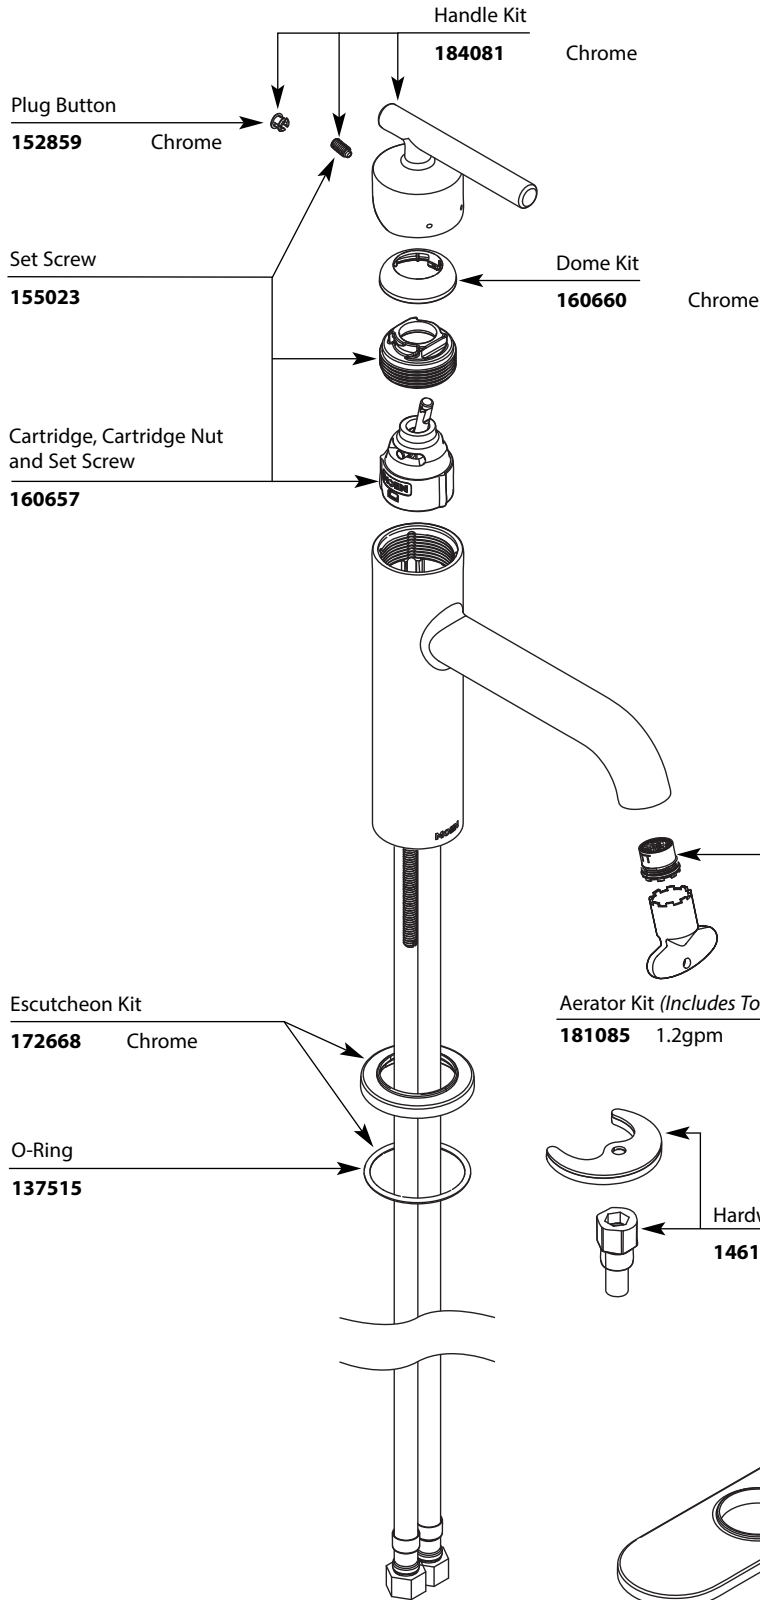

# Illustrated Parts

■ Order by Part Number

<b>Gibson™</b>	
<b>Single-Handle Vessel Lavatory Faucet</b>	
<b>MODELS</b>	<b>FINISH</b>
6145	Chrome

<i>Optional Aerator Kit (Includes Tool)</i>	
<b>184082</b>	1.0gpm
<b>184083</b>	0.5gpm