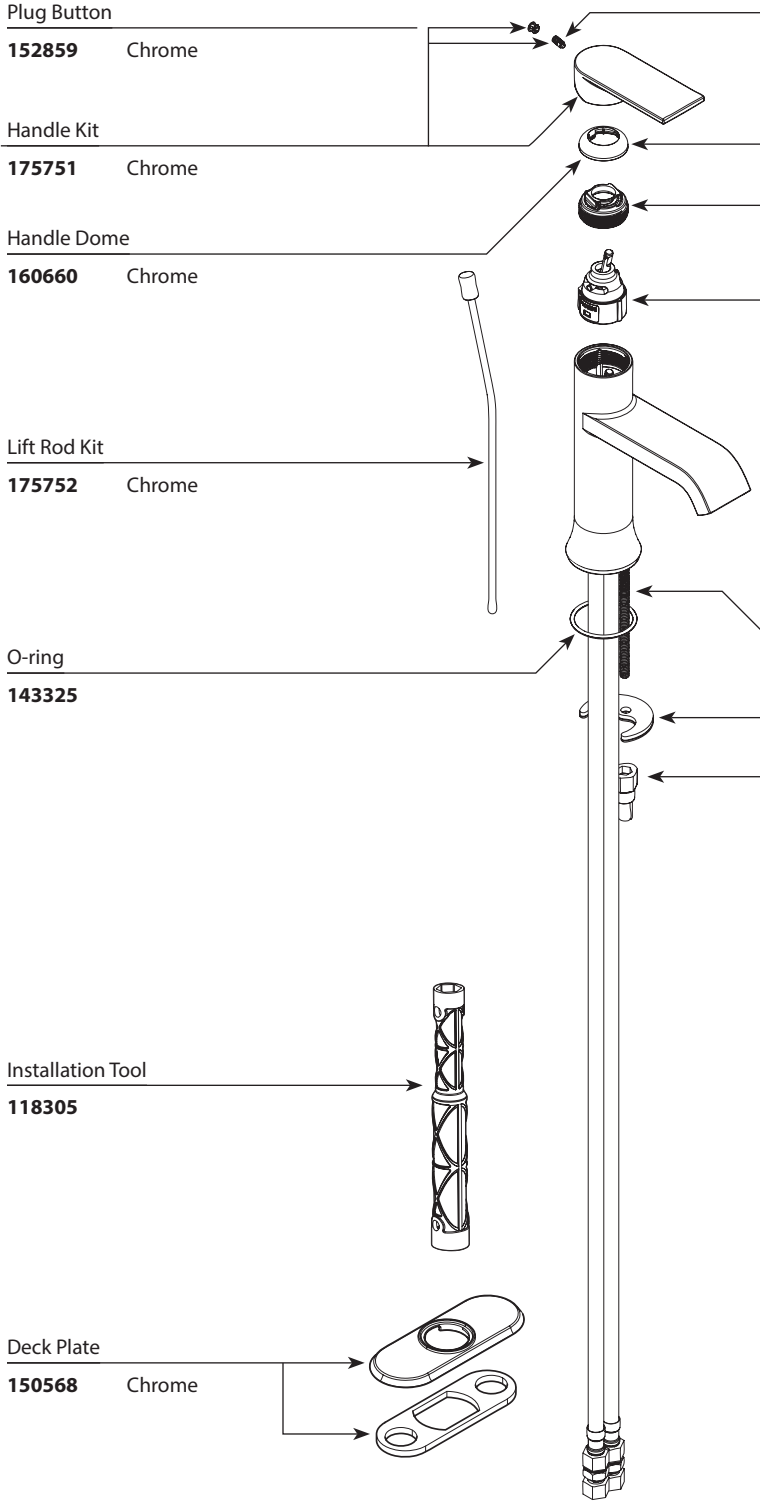

Deck Plate

150568 Chrome

GENTA™
One-Handle Lavatory Faucet

MODEL	FINISH	NOTES
WS84760	Chrome	Non-Metallic Waste

Cartridge, Cartridge Nut & Set Screw

160657

Aerator Kit

181089

WASTE ASSEMBLIES	
<i>For Waste Service Order Full Assembly</i>	
Non-Metallic Waste Assembly	
151018 Chrome	

Buy it for looks. Buy it for life.®

Illustrated Parts

GENTA™		
One-Handle Lavatory Faucet		
MODEL	FINISH	NOTES
WS84760	Chrome	Non-Metallic Waste

■ Order by Part Number

Cartridge, Cartridge Nut & Set Screw
160657

Aerator Kit
181089 1.2gpm

Throat Cover Kit
175754 Chrome

Mounting Shank
161259

Hardware Kit
168809

WASTE ASSEMBLIES	
Waste Plug 12314 Chrome	
Waste Assembly (Obsolete) 139246 Chrome	