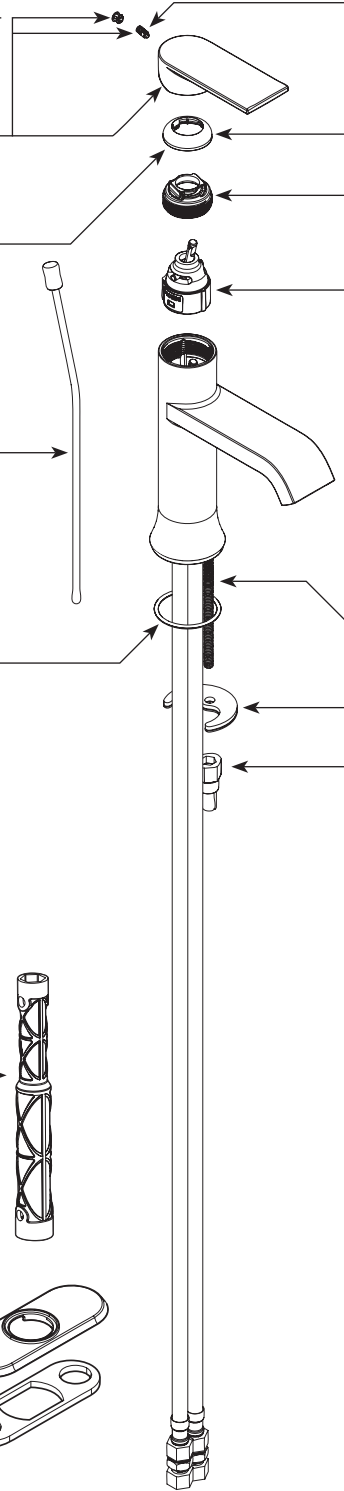

Deck Plate

150568 Chrome

GENTA™
One-Handle Lavatory Faucet

MODEL	FINISH	NOTES
WS84760	Chrome	Non-Metallic Waste

Cartridge, Cartridge Nut & Set Screw

160657

Aerator Kit

181089

1.2gpm

Throat Cover Kit

175754

Chrome

Mounting Shank

161259

Hardware Kit

168809

WASTE ASSEMBLIES	
<i>For Waste Service Order Full Assembly</i>	
Non-Metallic Waste Assembly	
151018 Chrome	

Buy it for looks. Buy it for life.®

Illustrated Parts

GENTA™		
One-Handle Lavatory Faucet		
MODEL	FINISH	NOTES
WS84760	Chrome	Non-Metallic Waste

■ Order by Part Number

Cartridge, Cartridge Nut & Set Screw
160657

Aerator Kit
181089 1.2gpm

Throat Cover Kit
175754 Chrome

Mounting Shank
161259

Hardware Kit
168809

WASTE ASSEMBLIES	
Waste Plug 12314 Chrome	
Waste Assembly (Obsolete) 139246 Chrome	