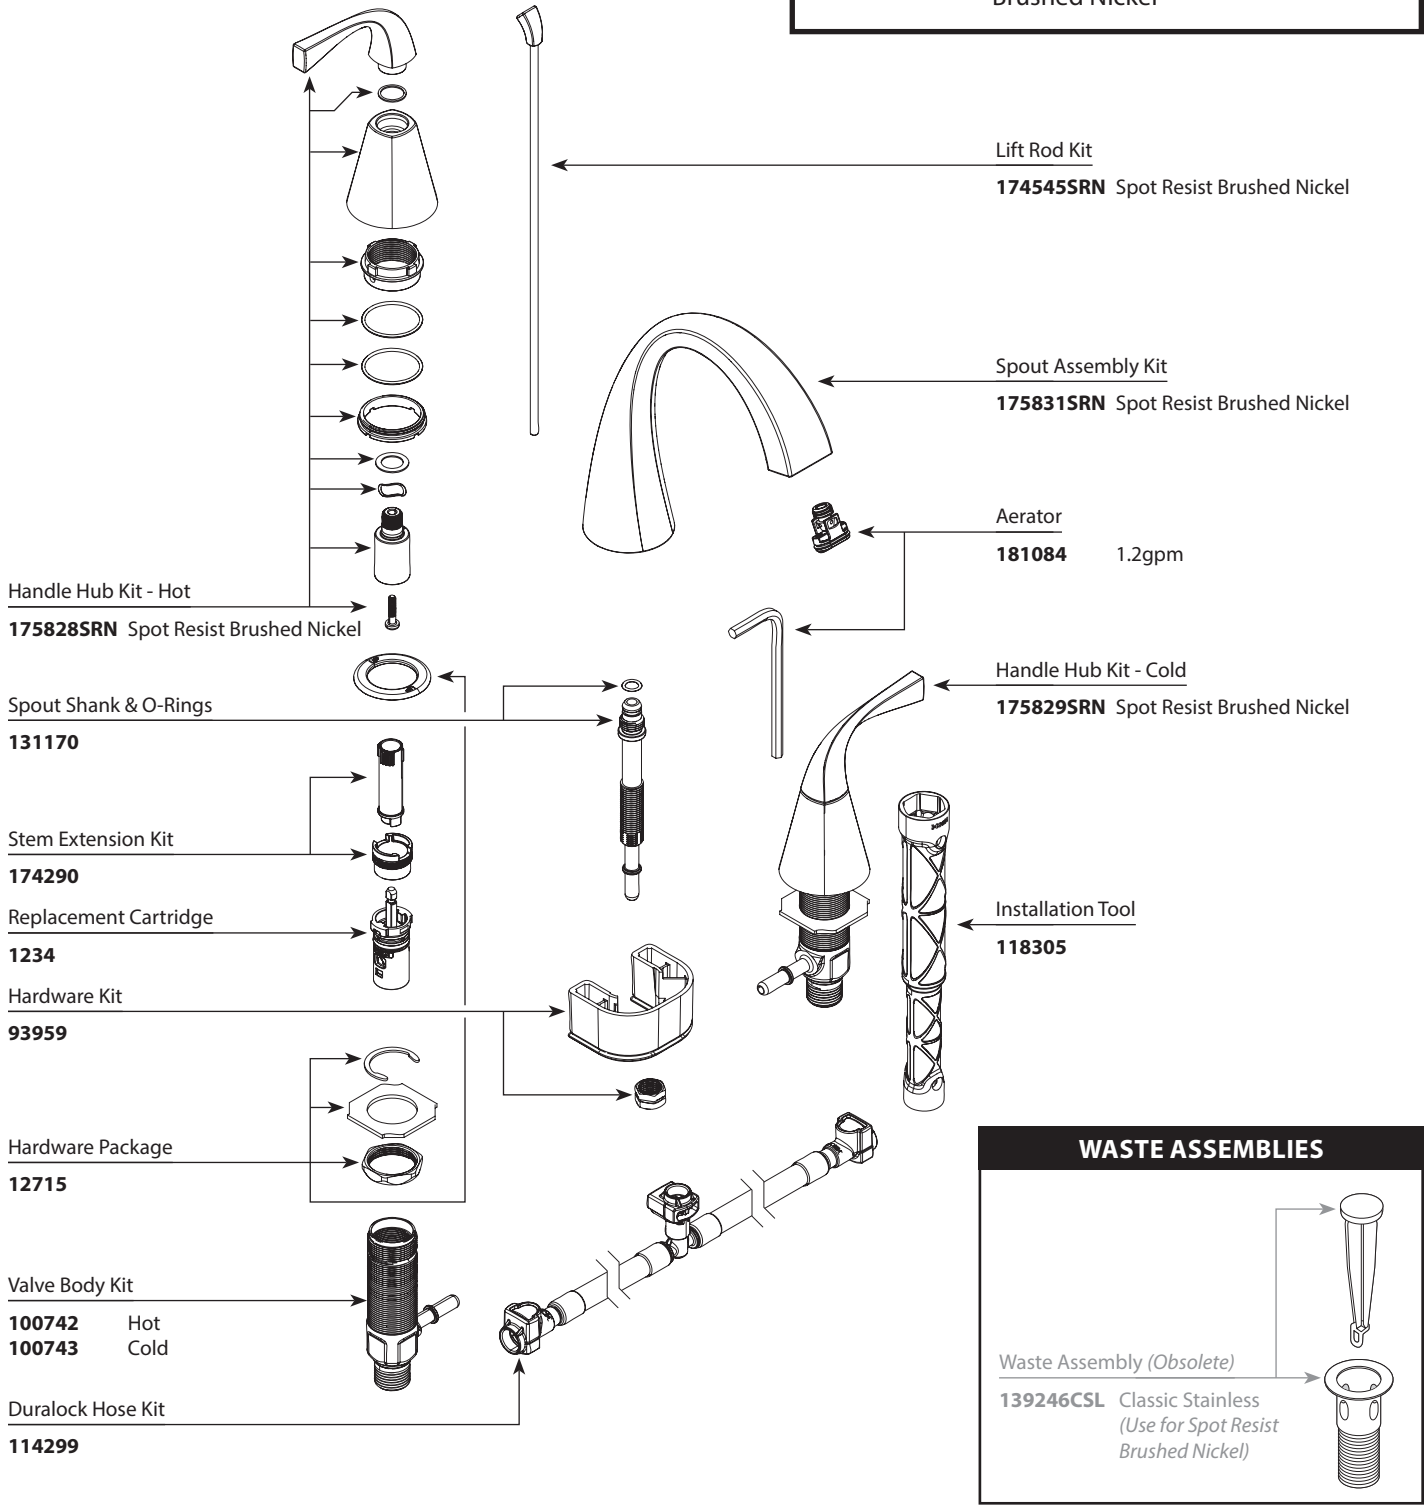

Buy it for looks. Buy it for life.®

Illustrated Parts

OXBY™		
Two-Handle Widespread Lavatory Faucet		
MODEL	FINISH	NOTES
WS84661SRN	Spot Resist Brushed Nickel	Non-Metallic Waste

■ Order by Part Number