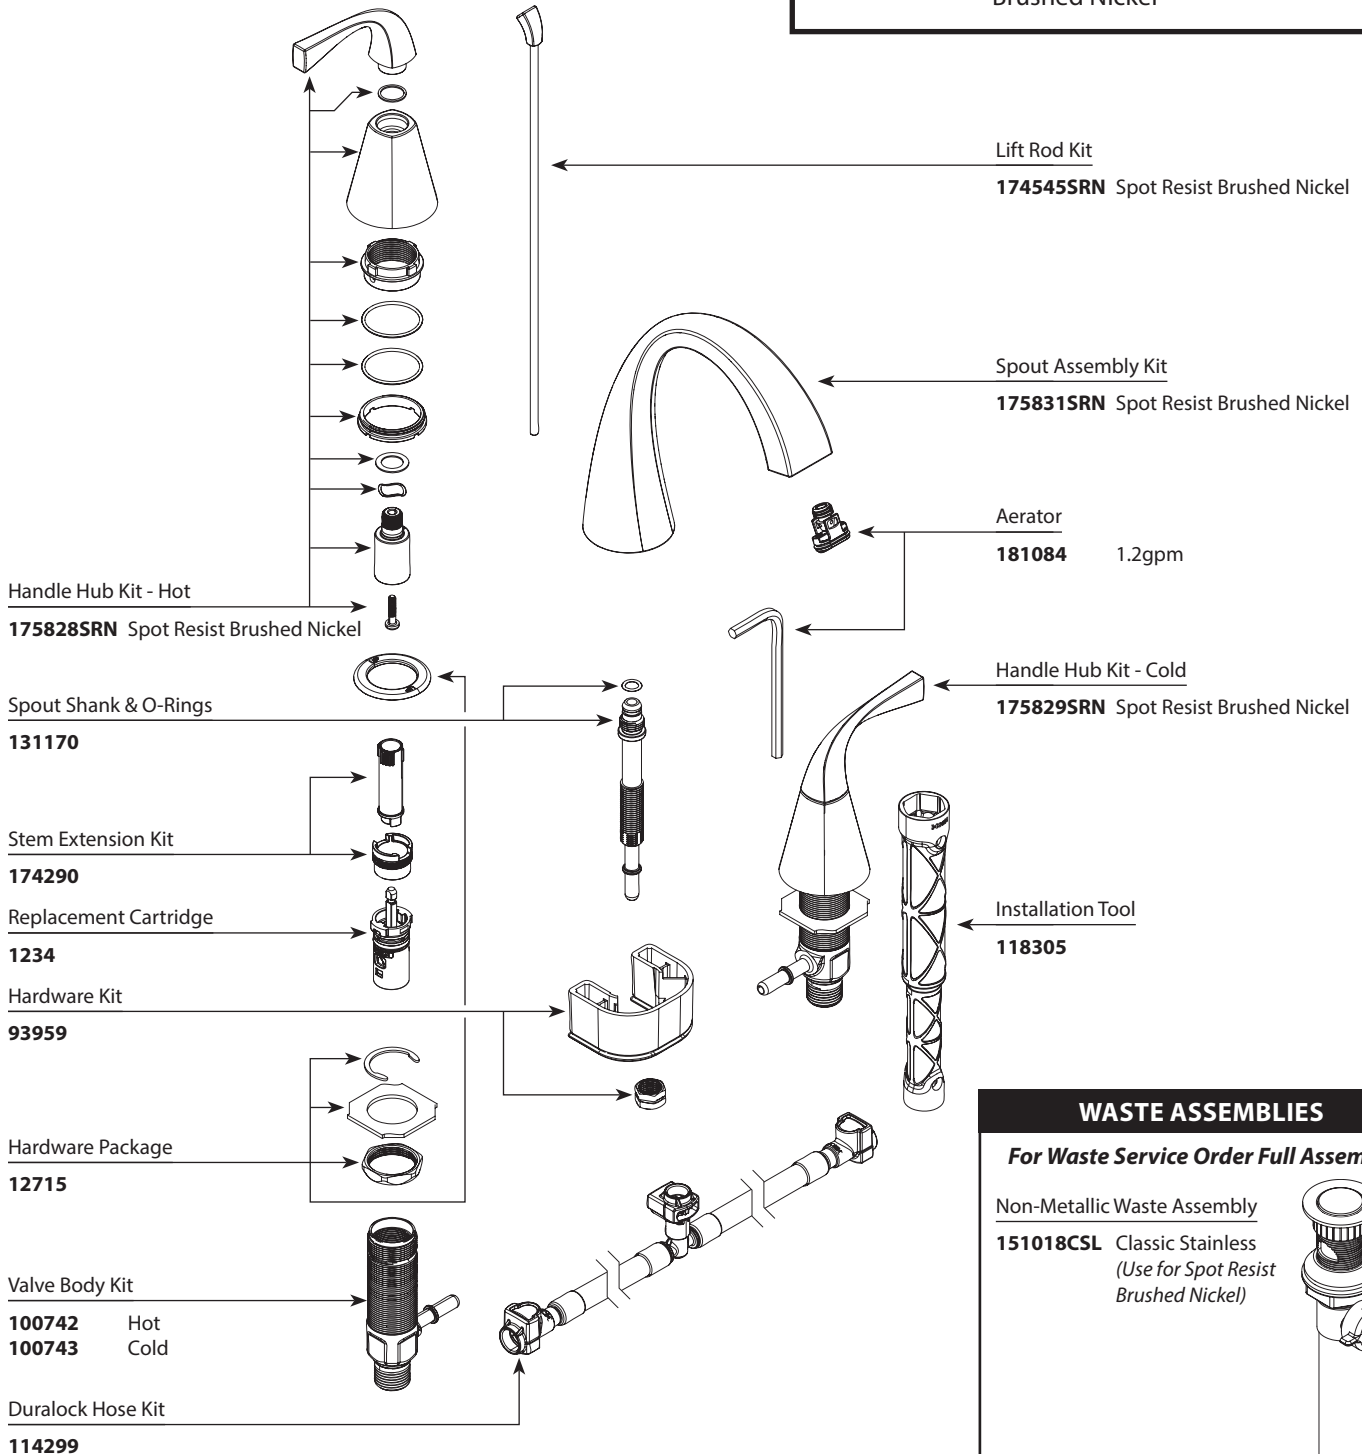

Buy it for looks. Buy it for life.®

*There is more than 1 version of this model.
Page down to identify the version you have.*

■ Order by Part Number

Illustrated Parts

OXBY™		
Two-Handle Widespread Lavatory Faucet		
MODEL	FINISH	NOTES
WS84661SRN	Spot Resist Brushed Nickel	Non-Metallic Waste

WASTE ASSEMBLIES

For Waste Service Order Full Assembly

Non-Metallic Waste Assembly
151018CSL Classic Stainless
 (Use for Spot Resist
 Brushed Nickel)

Buy it for looks. Buy it for life.®

Illustrated Parts

OXBY™		
Two-Handle Widespread Lavatory Faucet		
MODEL	FINISH	NOTES
WS84661SRN	Spot Resist Brushed Nickel	Non-Metallic Waste

■ Order by Part Number

MOEN, OXBY, SPOT RESIST, BRUSHED NICKEL
 11/2011