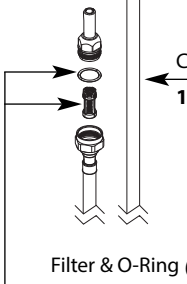

Control Box Only (Includes (x2)
Supply Hose Assemblies)

177569

Mounting
Hardware

177570

Control Box Supply Hose Assemblies

177572

Filter & O-Ring (x2)

179639

Installation Tool

118305

AC Adapter with Power Splitter
(sold separately)

169031

Hose Kit

150259

Weight Kit

150260