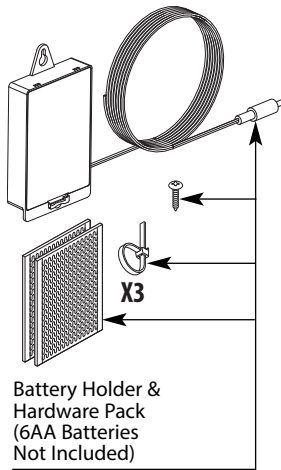

Handle Dome

140997SRS

Spot Resist Stainless

Handle Kit

158502SRS

Spot Resist Stainless

Set Screw

155023

Battery Holder &
Hardware Pack
(6AA Batteries
Not Included)

177567

Electronics Box Only

177568

Deck Gasket Kit

161527

Cartridge and
cartridge nut are
not serviceable
items.

Wall Mount Service Kit 177566