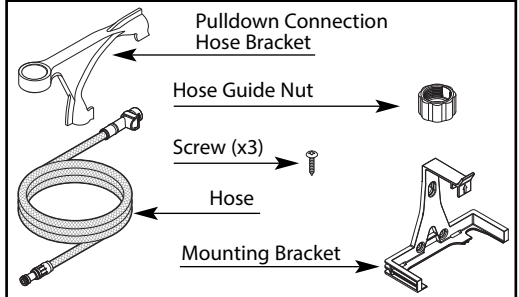

Handle Dome

140997SRS

Spot Resist Stainless

Handle Kit

158502SRS

Spot Resist Stainless

Set Screw

155023

Battery Holder &
Hardware Pack
(6AA Batteries
Not Included)

177567

Electronics Box Only

177568

Deck Gasket Kit

161527

Cartridge and
cartridge nut are
not serviceable
items.

Wall Mount Service Kit 177566

Control Box Only (Includes (x2)
Supply Hose Assemblies)

177569

Mounting
Hardware

177570

Control Box Supply Hose Assemblies

177572

Filter & O-Ring (x2)

179639