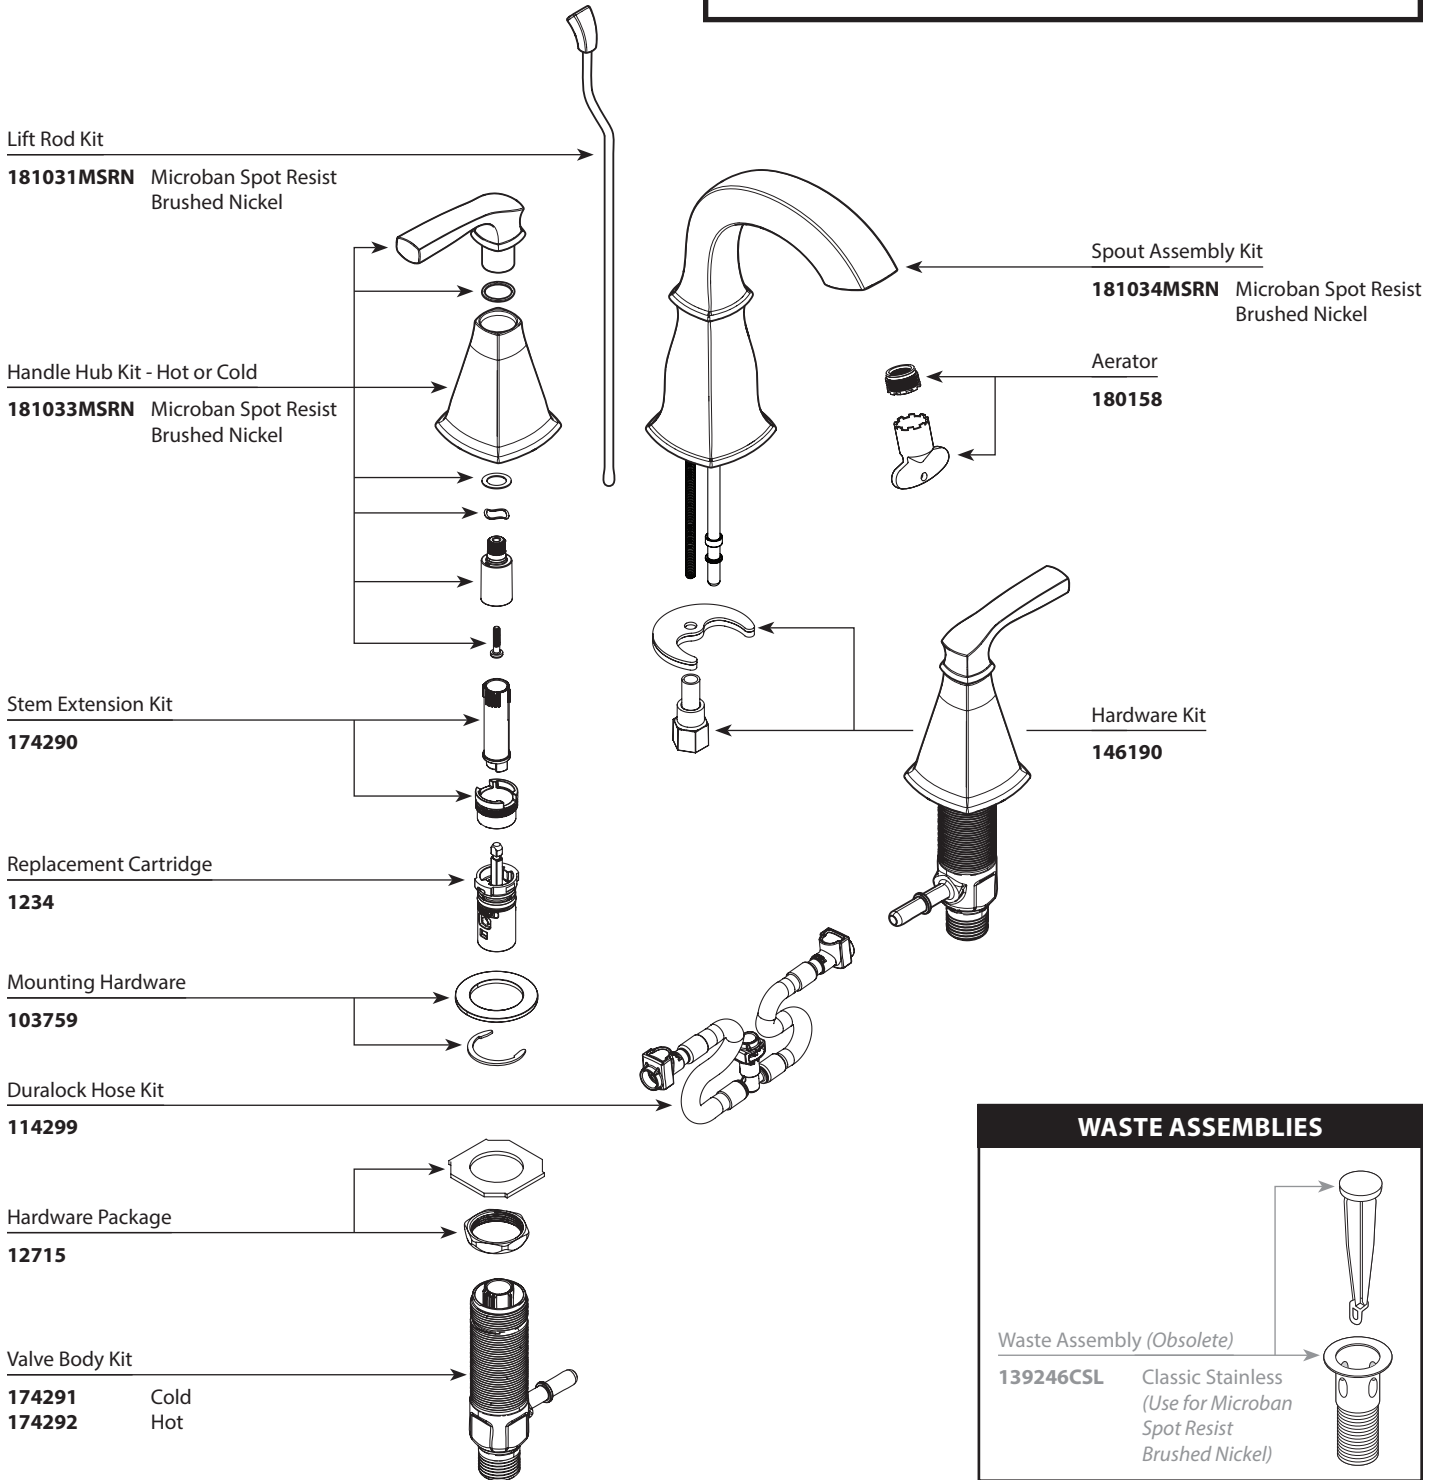

Buy it for looks. Buy it for life.®

Illustrated Parts

■ Order by Part Number

HENSLEY™		
Two-Handle Widespread Lavatory Faucet		
MODEL	FINISH	NOTES
WS84412MSRN	Microban Spot Resist Brushed Nickel	Non-Metallic Waste Resist

WASTE ASSEMBLIES

Waste Assembly (Obsolete)

139246CSL Classic Stainless (Use for Microban Spot Resist Brushed Nickel)