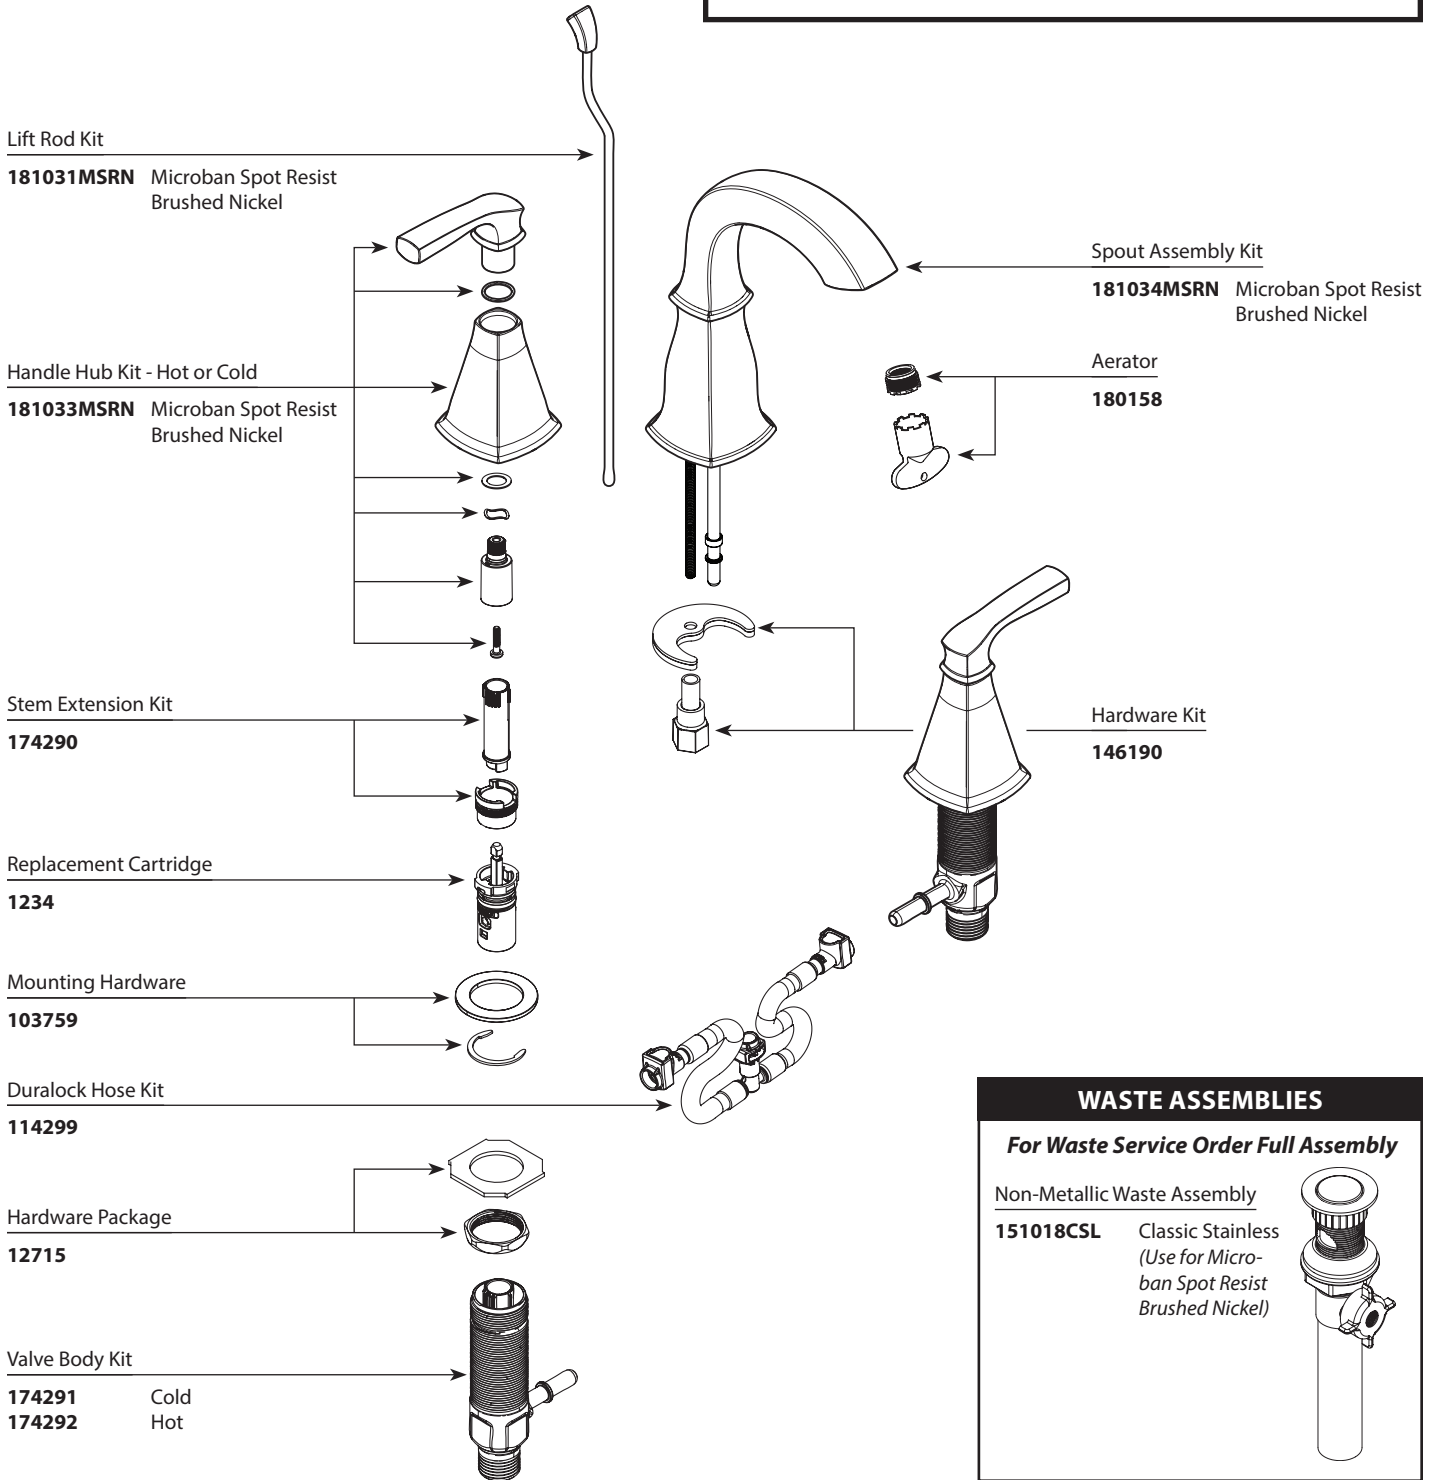

Buy it for looks. Buy it for life.®

*There is more than 1 version of this model.
Page down to identify the version you have.*

■ **Order by Part Number**

Illustrated Parts

HENSLEY™		
Two-Handle Widespread Lavatory Faucet		
MODEL	FINISH	NOTES
WS84412MSRN	Microban Spot Resist Brushed Nickel	Non-Metallic Waste

WASTE ASSEMBLIES

For Waste Service Order Full Assembly

Non-Metallic Waste Assembly	
151018CSL	Classic Stainless (Use for Microban Spot Resist Brushed Nickel)

MOEN, HENSLEY, MICROBAN
© 2016 MOEN

Buy it for looks. Buy it for life.®

Illustrated Parts

■ Order by Part Number

HENSLEY™		
Two-Handle Widespread Lavatory Faucet		
MODEL	FINISH	NOTES
WS84412MSRN	Microban Spot Resist Brushed Nickel	Non-Metallic Waste Resist

WASTE ASSEMBLIES

Waste Assembly (Obsolete)

139246CSL Classic Stainless (Use for Microban Spot Resist Brushed Nickel)

MOEN, THE MOEN LOGO, HENSLEY, SPOT RESIST, MICROBAN, DURALOCK, 304/316 STAINLESS STEEL, 1800-391-3636