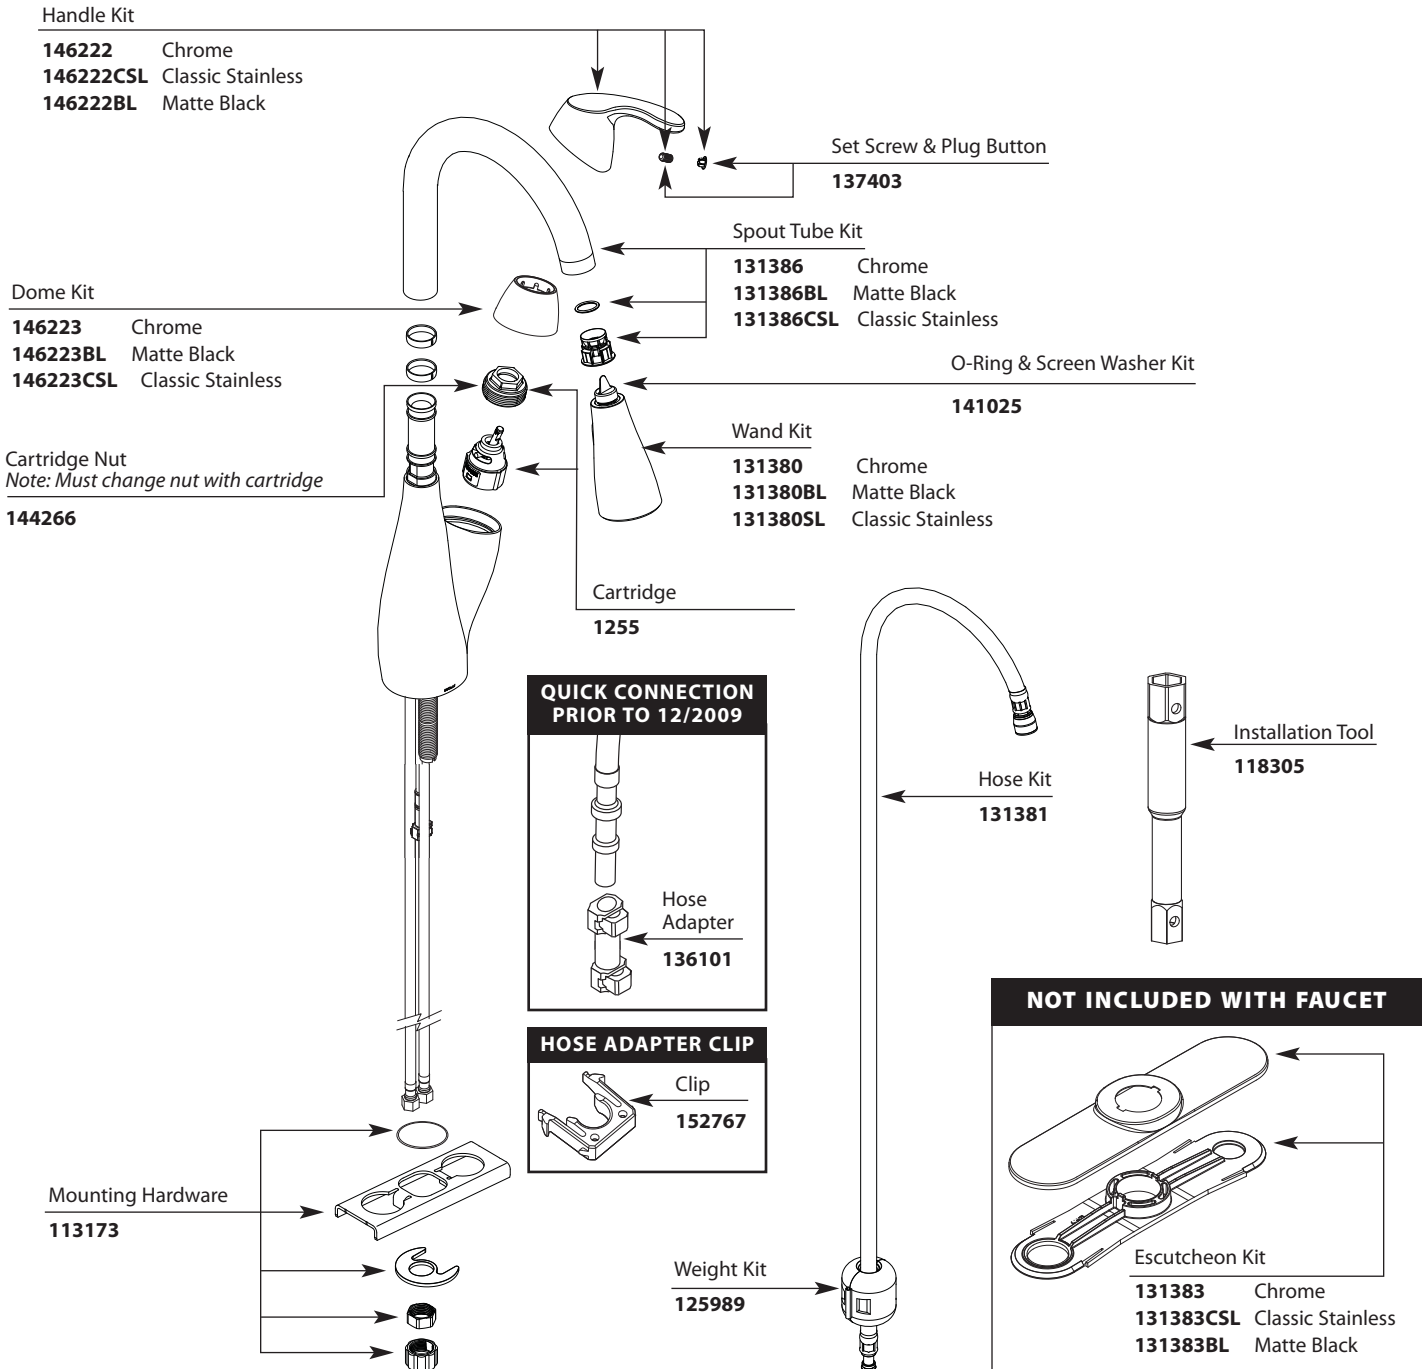

Buy it for looks. Buy it for life.®

■ Order by Part Number

There is more than 1 version of this model.
Page down to identify the version you have.

Illustrated Parts

MEDORA® Single-Handle High Arc Pull Out Kitchen Faucet		
MODEL	TYPE	FINISH
7599C	Lever	Chrome
7599BL	Lever	Matte Black
7599CSL	Lever	Classic Stainless

Buy it for looks. Buy it for life.®

■ Order by Part Number

Illustrated Parts

MEDORA™		
Single-Handle High Arc Pull Out Kitchen Faucet		
MODEL	TYPE	FINISH
7599C	Lever	Chrome
7599BL	Lever	Matte Black
7599SL	Lever	Stainless